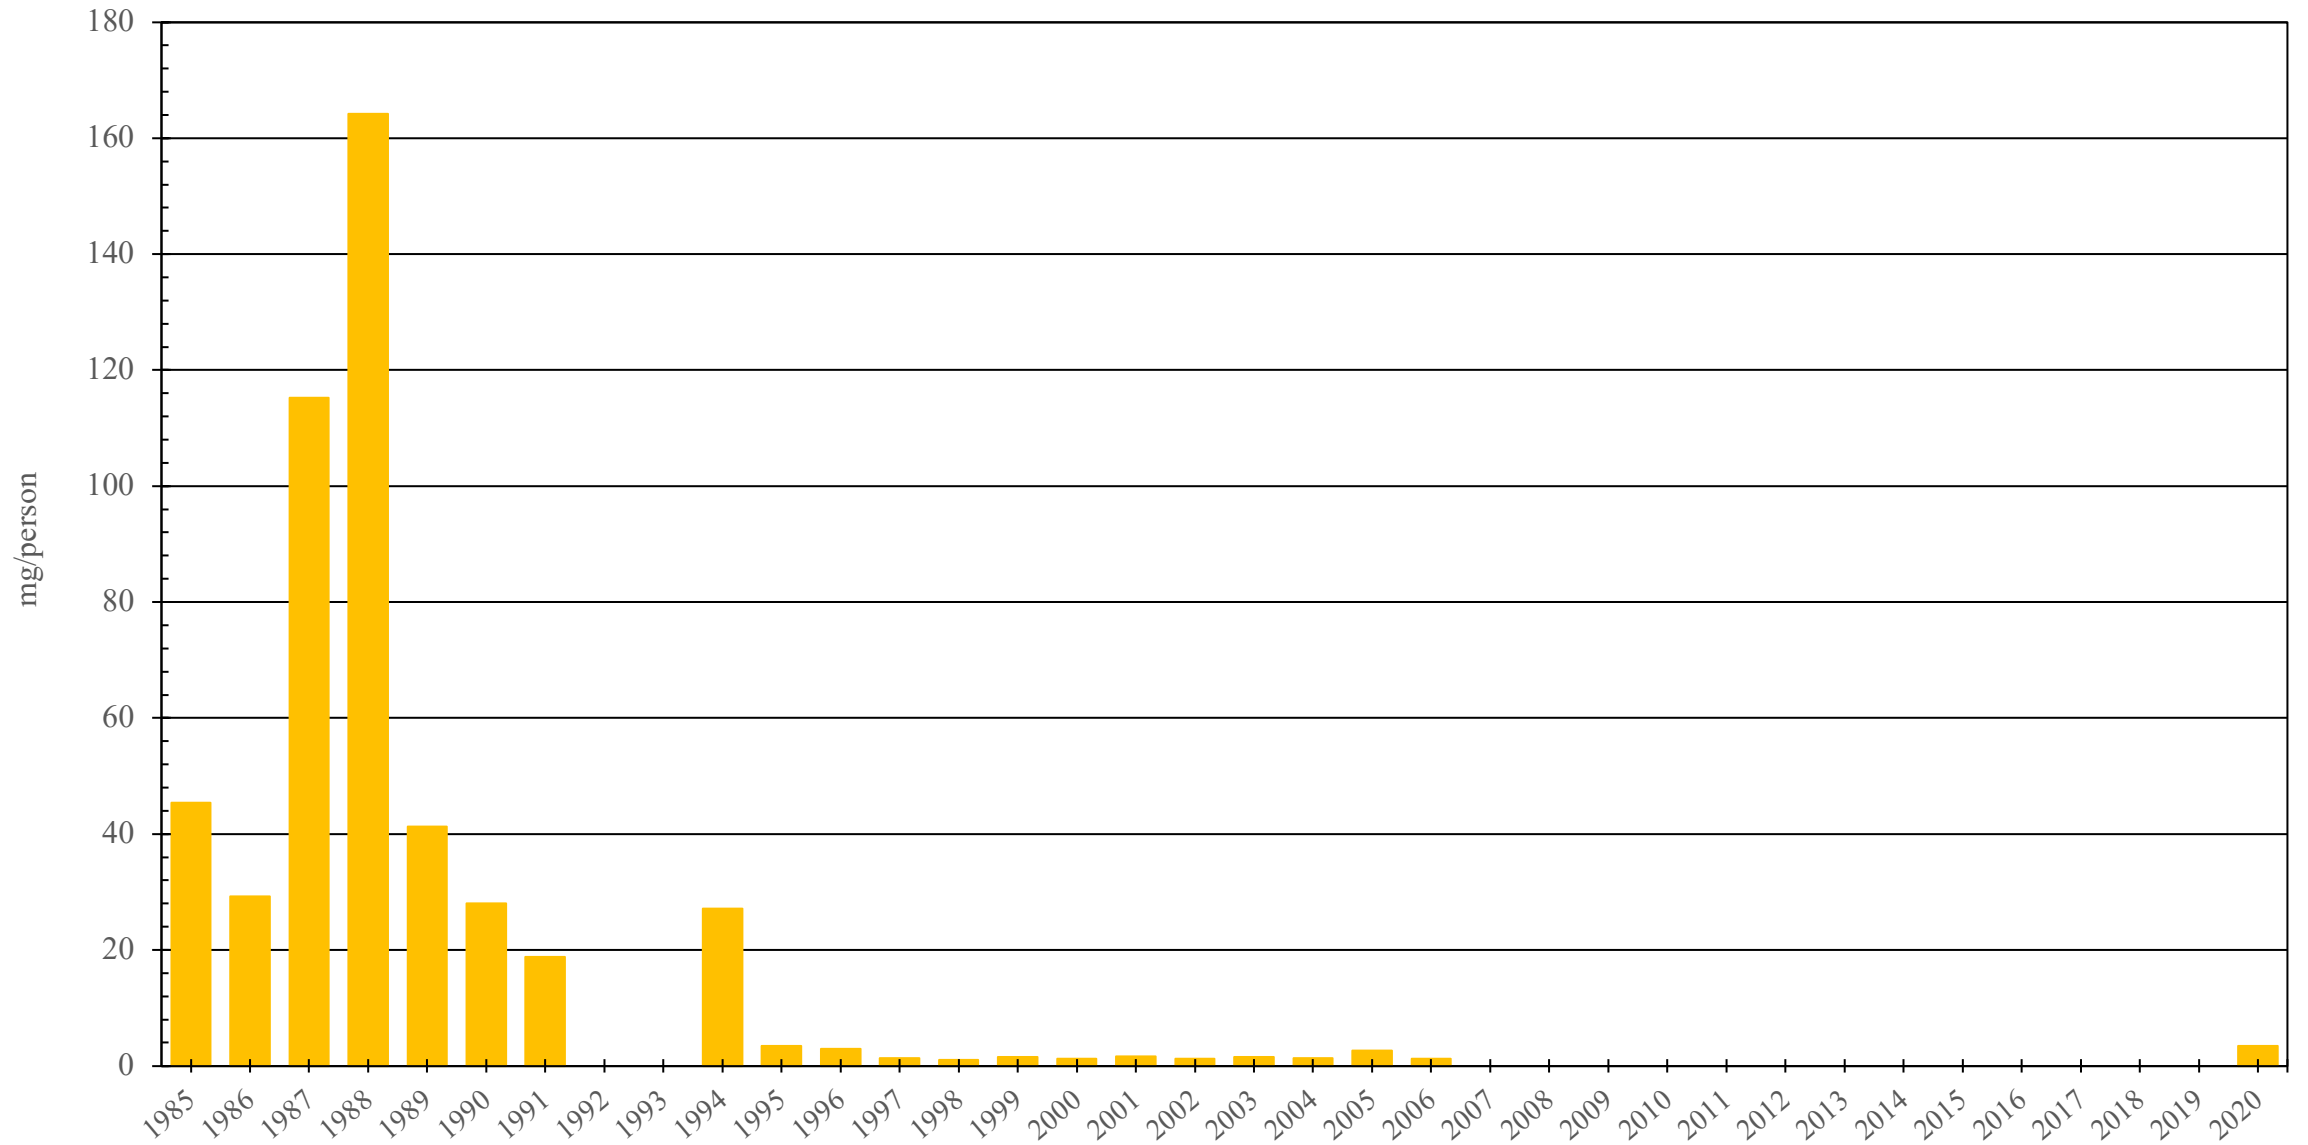

# New Zealand

Codeine Consumption (mg/person), 1985 - 2020

Sources: International Narcotics Control Board (data); The World Bank (population)

Created by: Walther Global Palliative Care & Supportive Oncology, Indiana University Simon Comprehensive Cancer Center, 2022