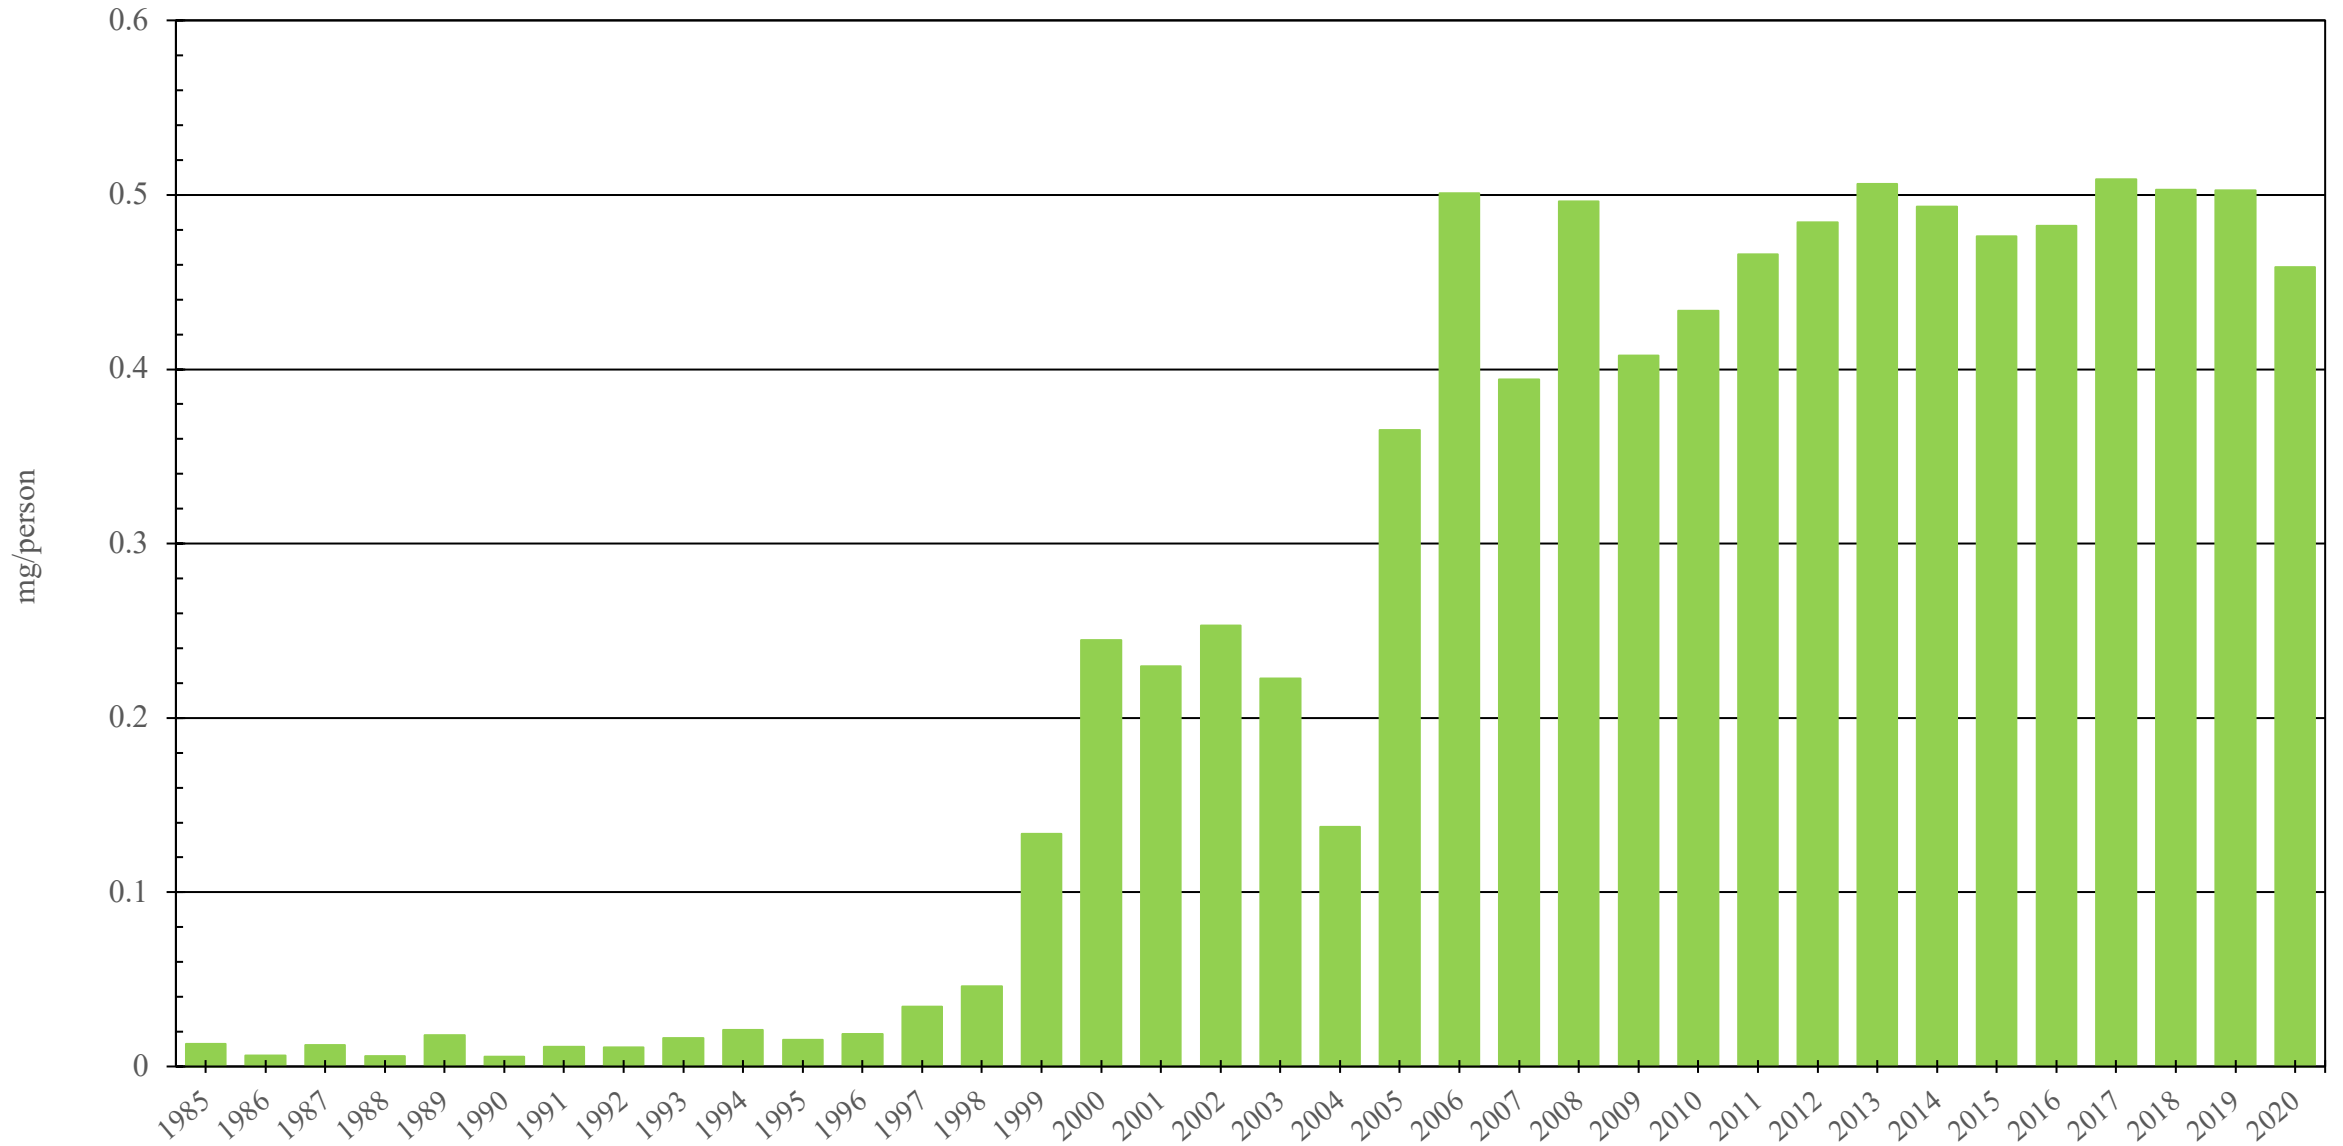

New Caledonia

Fentanyl Consumption (mg/person), 1985 - 2020

Sources: International Narcotics Control Board (data); The World Bank (population)

Created by: Walther Global Palliative Care & Supportive Oncology, Indiana University Simon Comprehensive Cancer Center, 2022