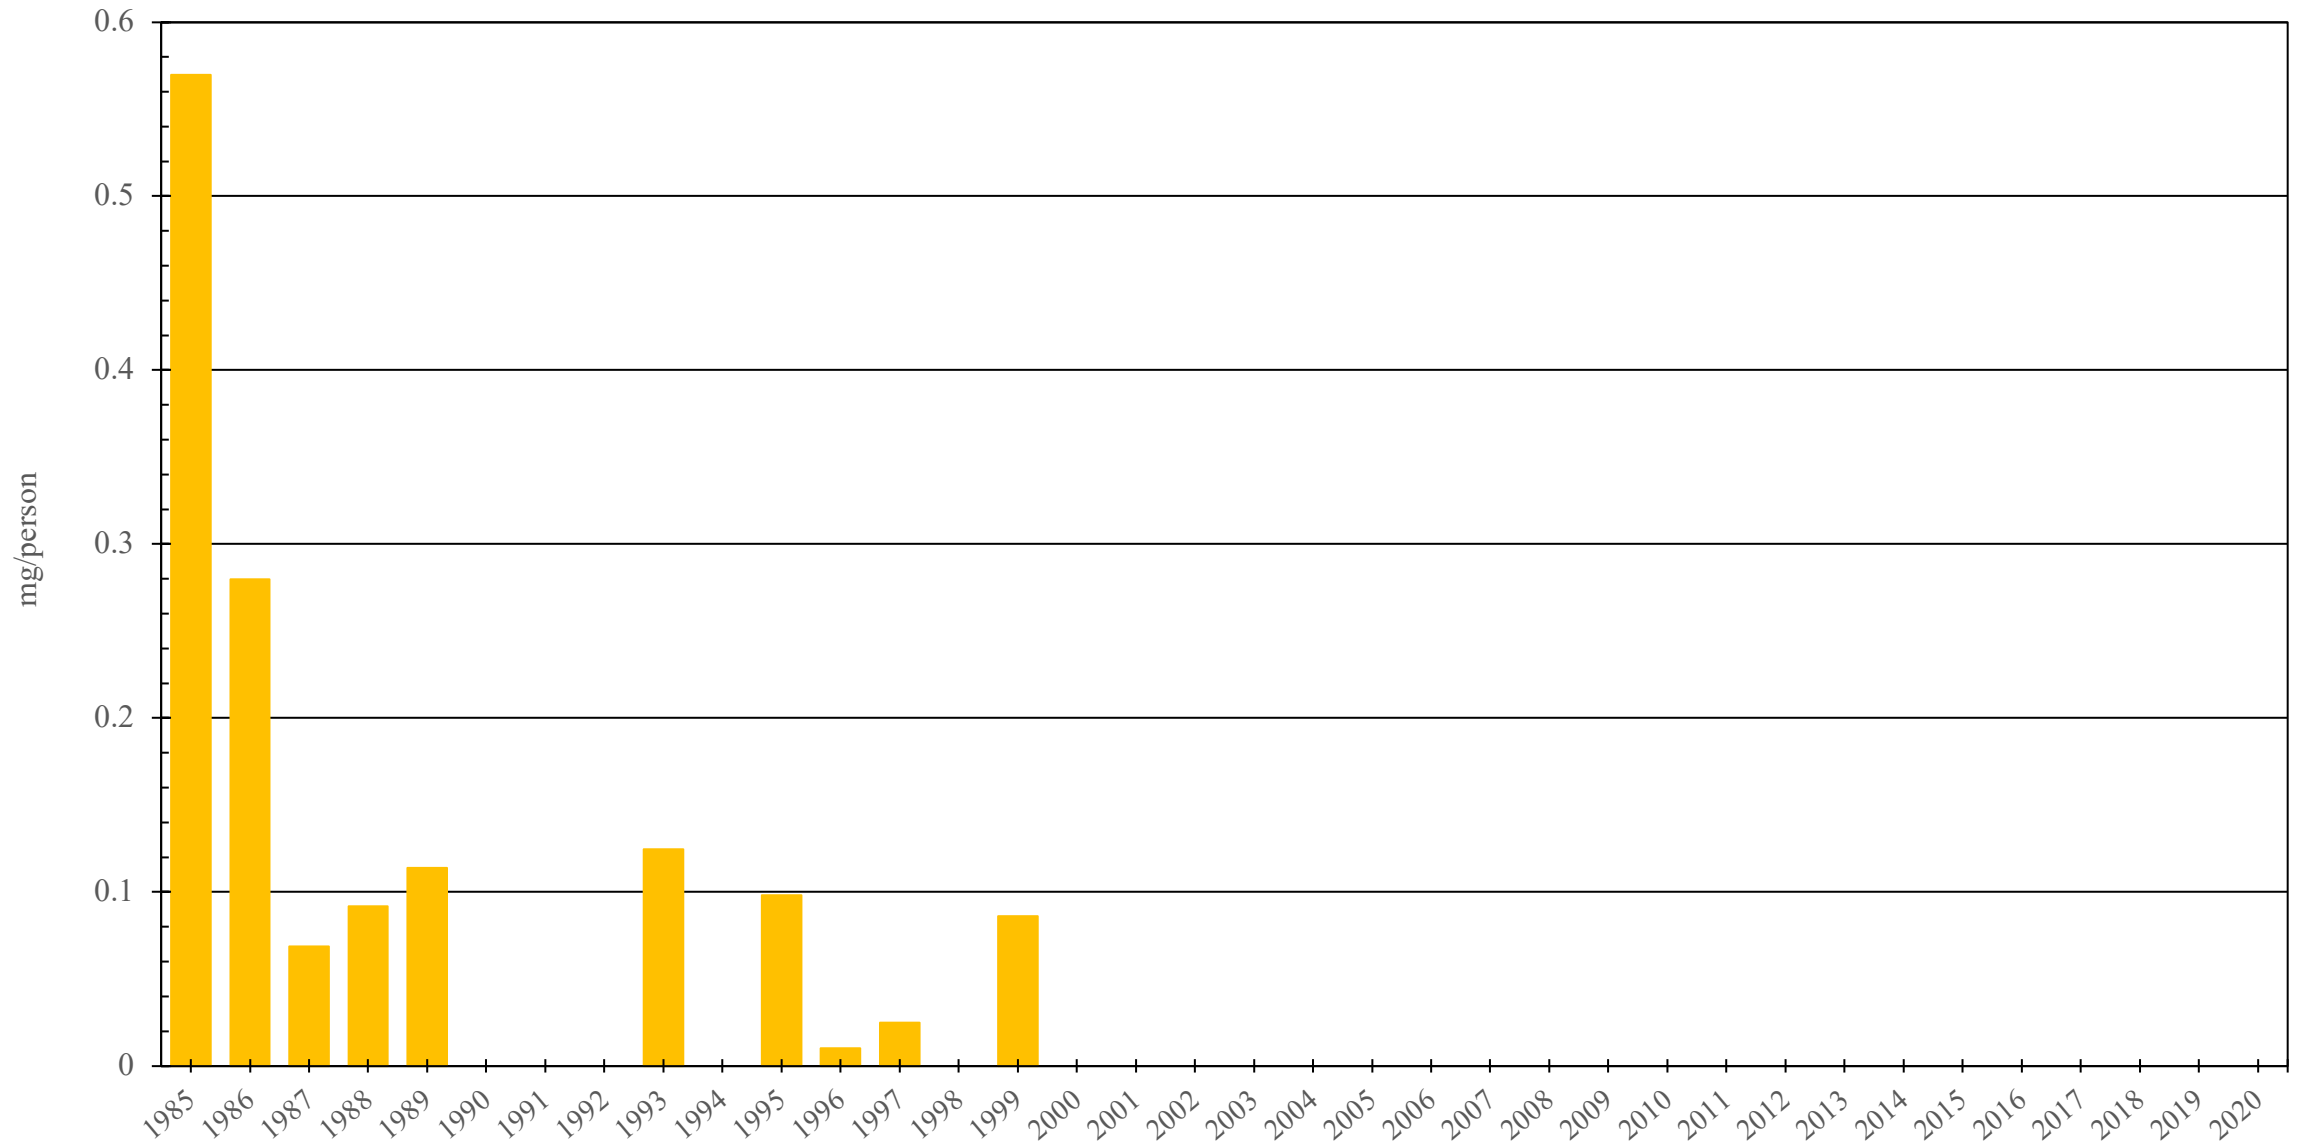

# New Caledonia

Codeine Consumption (mg/person), 1985 - 2020

Sources: International Narcotics Control Board (data); The World Bank (population)

Created by: Walther Global Palliative Care & Supportive Oncology, Indiana University Simon Comprehensive Cancer Center, 2022