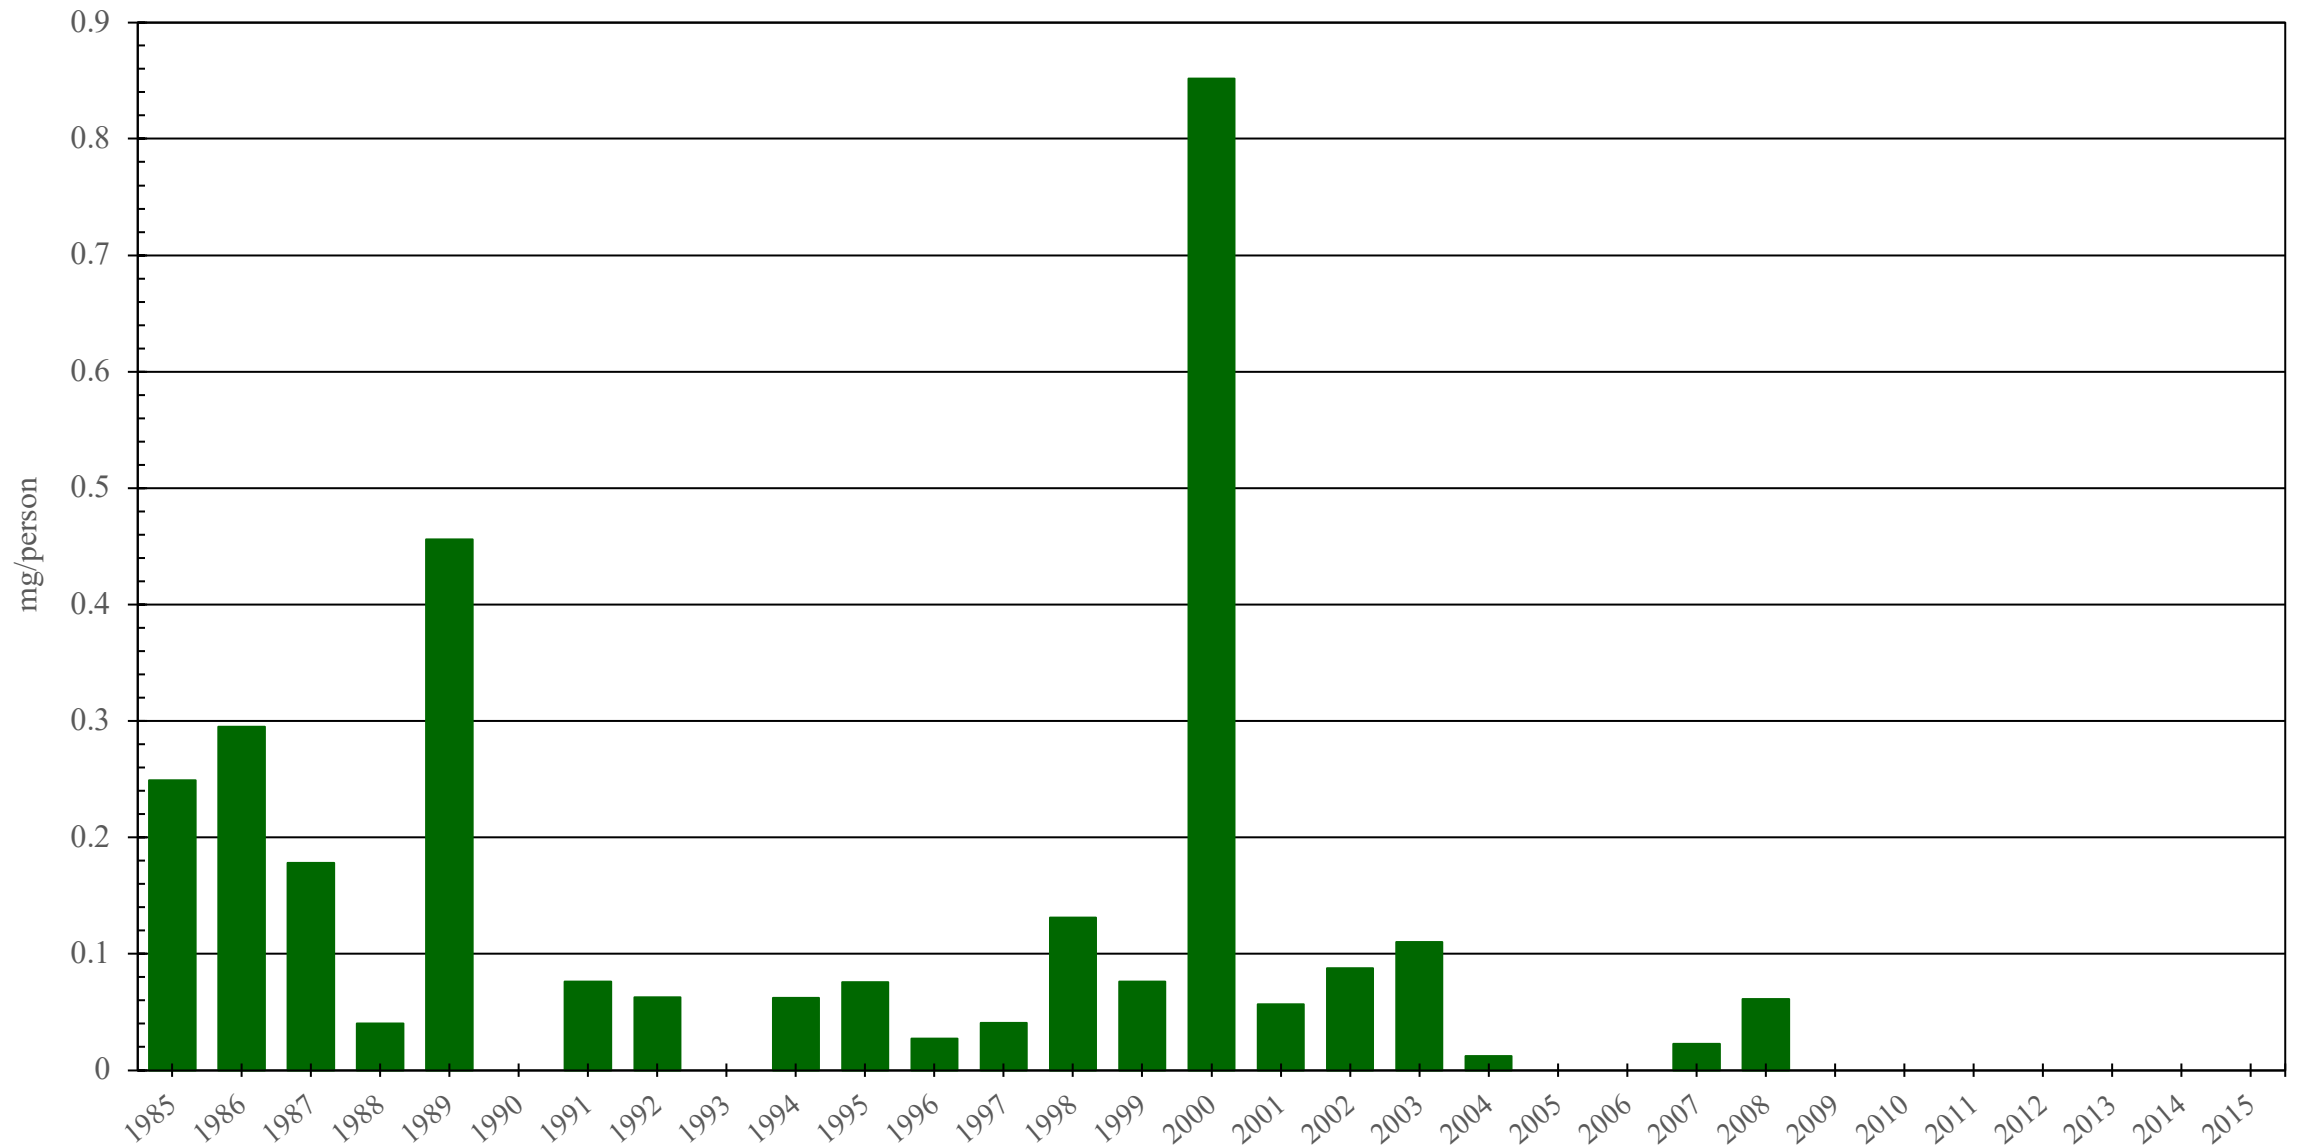

Netherlands Antilles (Historical)

Methadone Consumption (mg/person), 1985 - 2015

Sources: International Narcotics Control Board (data); The World Bank (population)

Created by: Walther Global Palliative Care & Supportive Oncology, Indiana University Simon Comprehensive Cancer Center, 2022