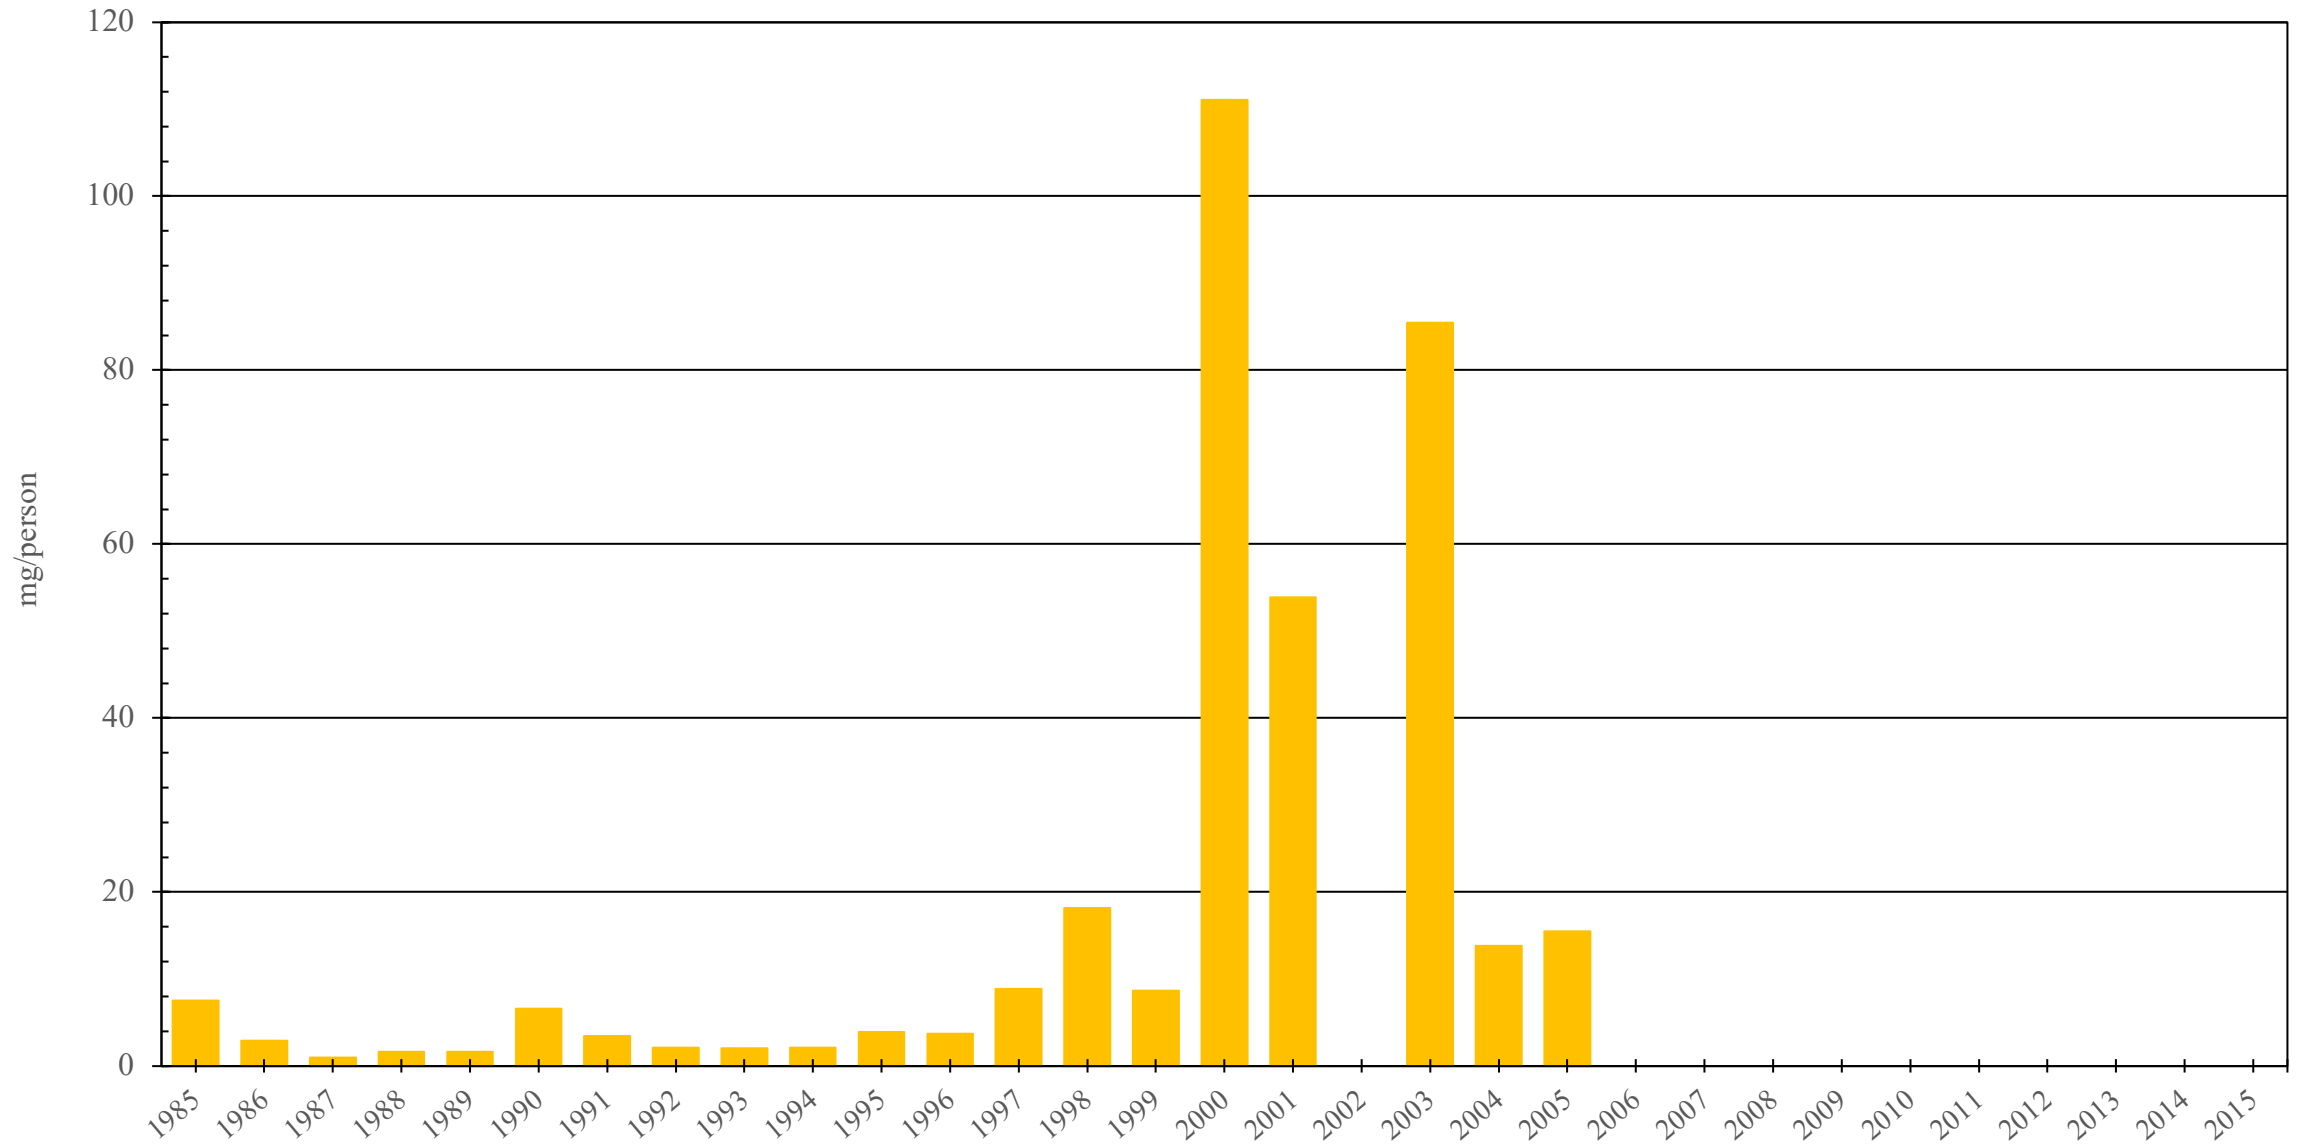

# Netherlands Antilles (Historical)

Codeine Consumption (mg/person), 1985 - 2015

Sources: International Narcotics Control Board (data); The World Bank (population)

Created by: Walther Global Palliative Care & Supportive Oncology, Indiana University Simon Comprehensive Cancer Center, 2022