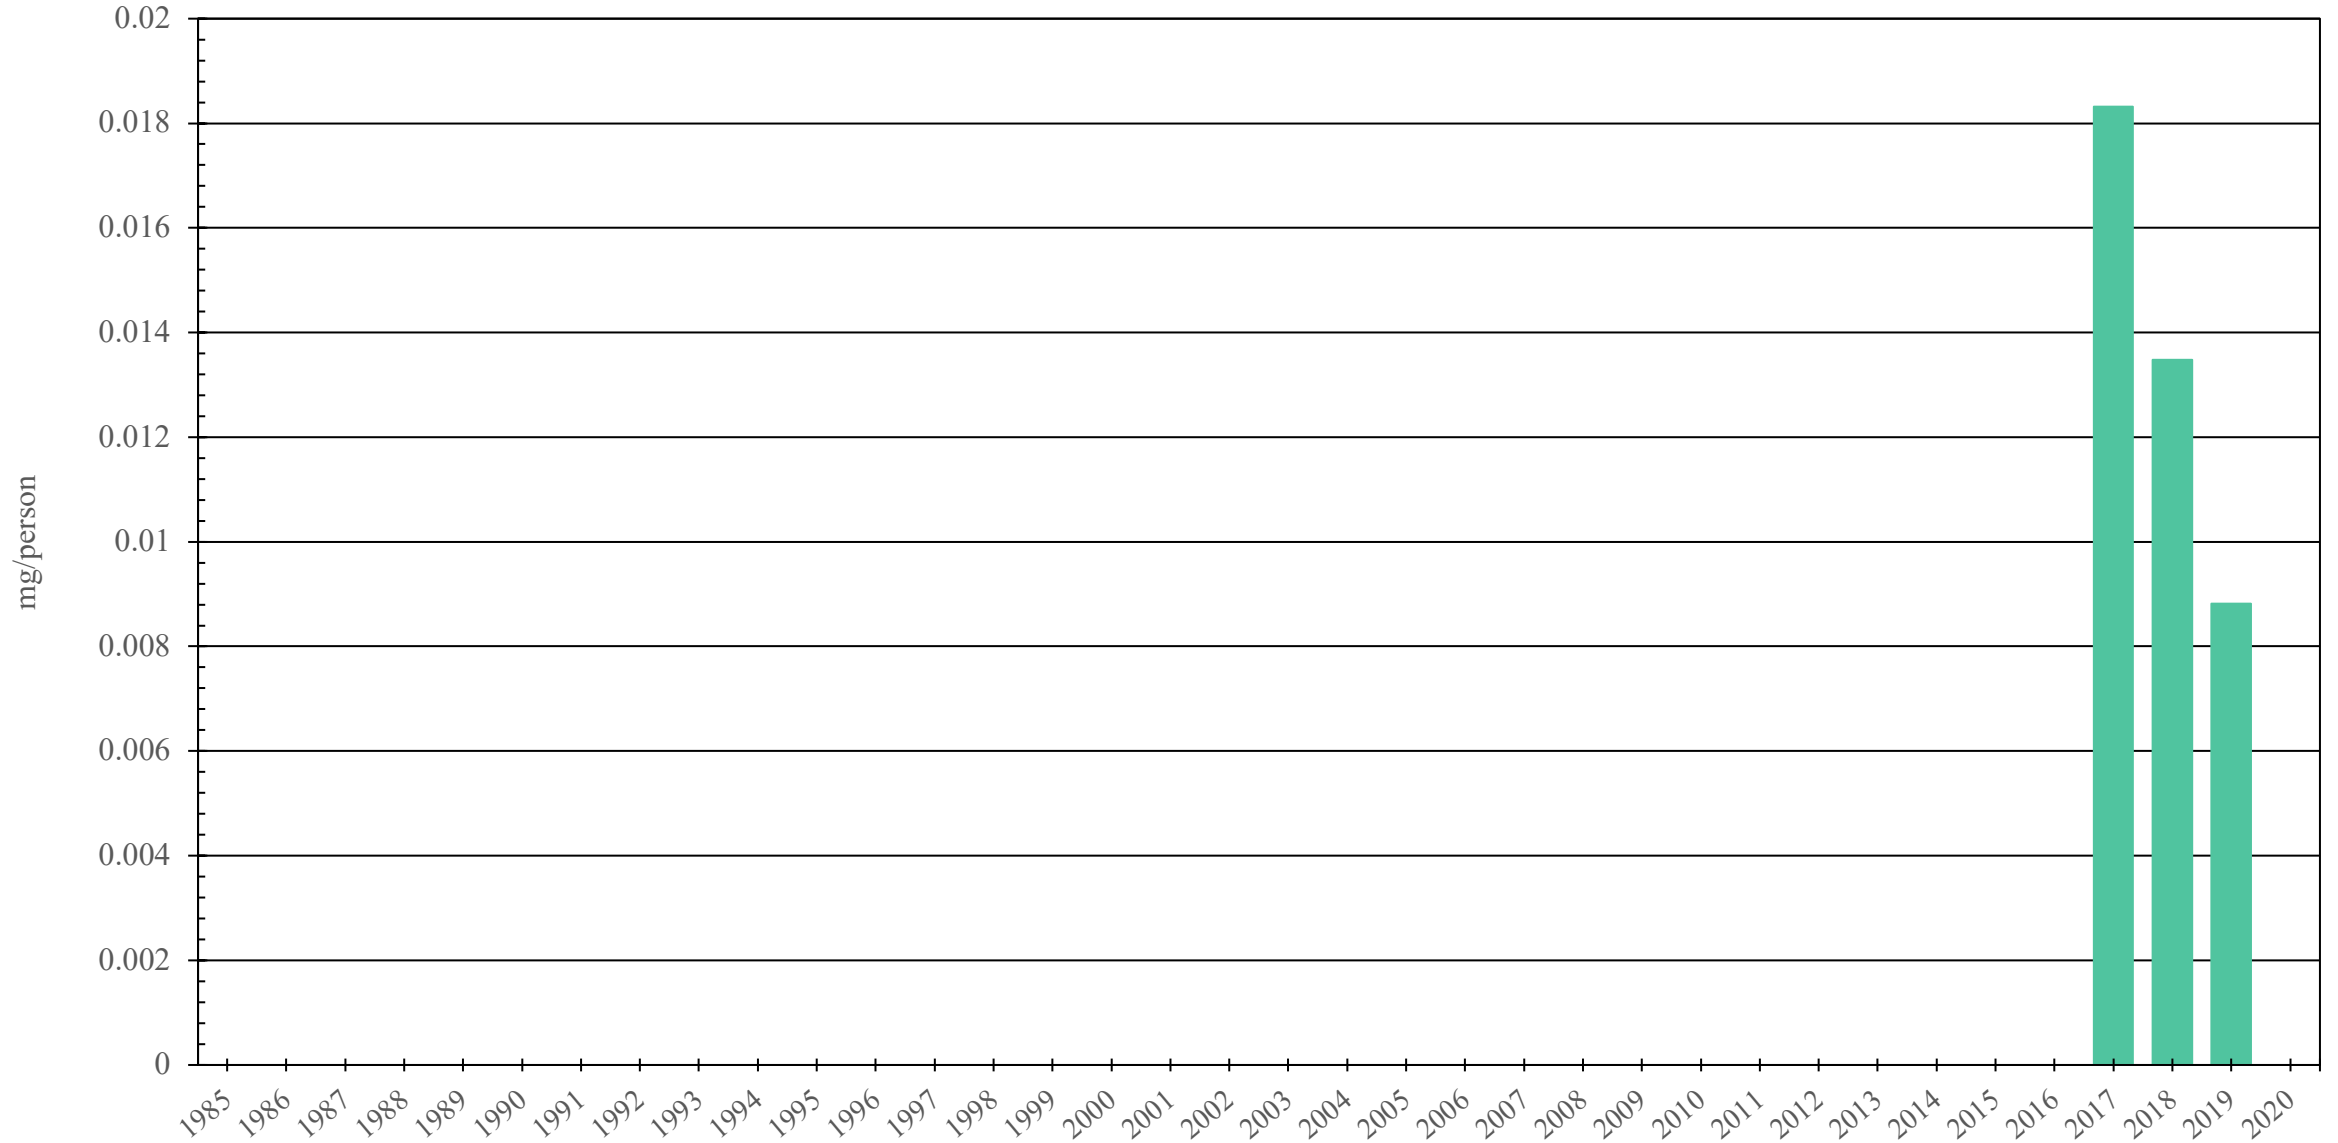

# Namibia

Hydromorphone Consumption (mg/person), 1985 - 2020

Sources: International Narcotics Control Board (data); The World Bank (population)

Created by: Walther Global Palliative Care & Supportive Oncology, Indiana University Simon Comprehensive Cancer Center, 2022