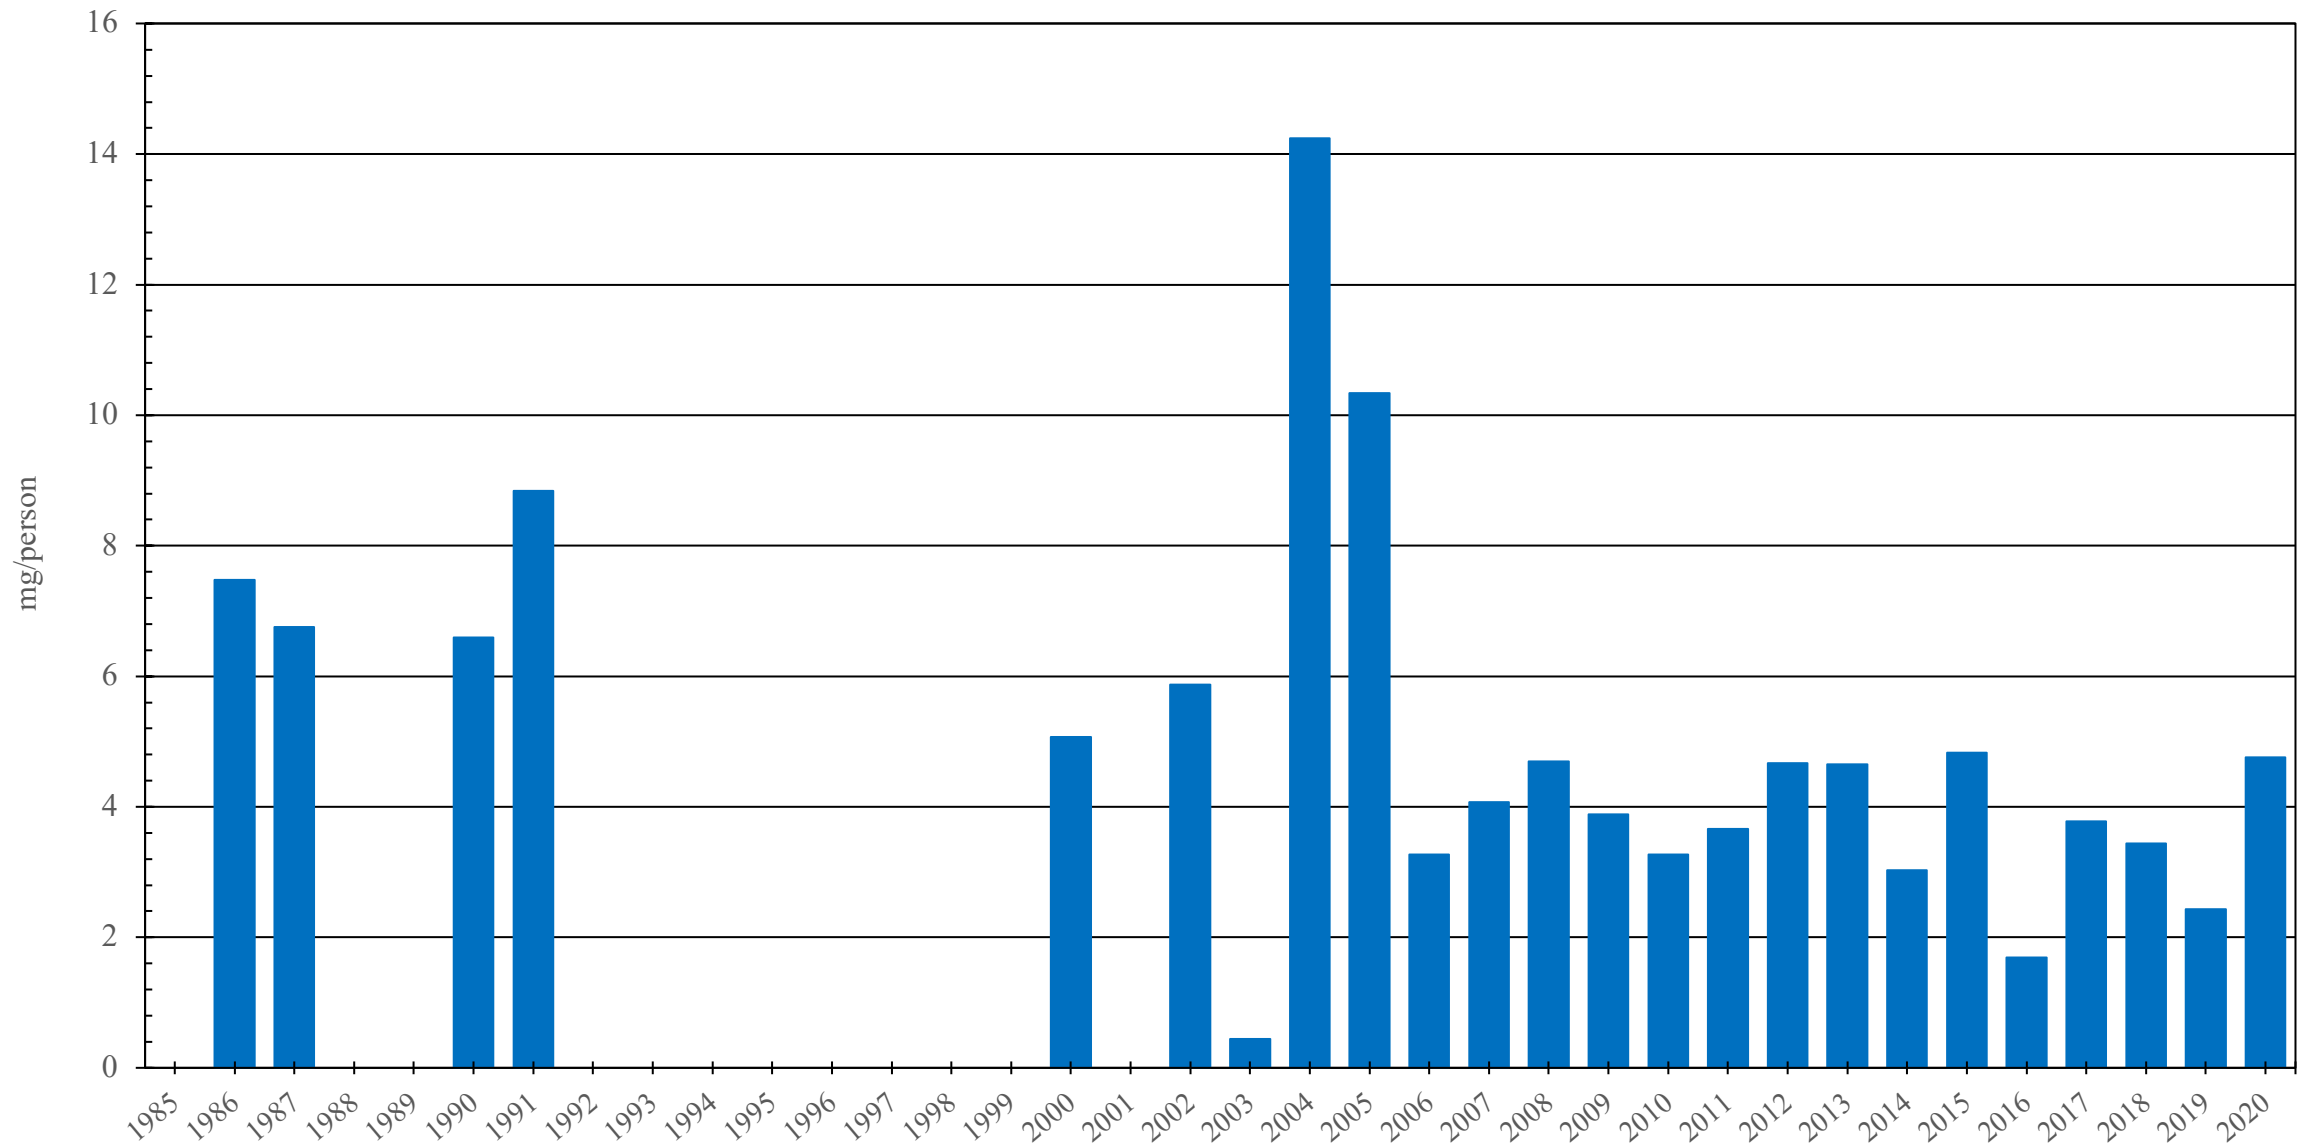

# Montserrat

Pethidine Consumption (mg/person), 1985 - 2020

Sources: International Narcotics Control Board (data); The World Bank (population)

Created by: Walther Global Palliative Care & Supportive Oncology, Indiana University Simon Comprehensive Cancer Center, 2022