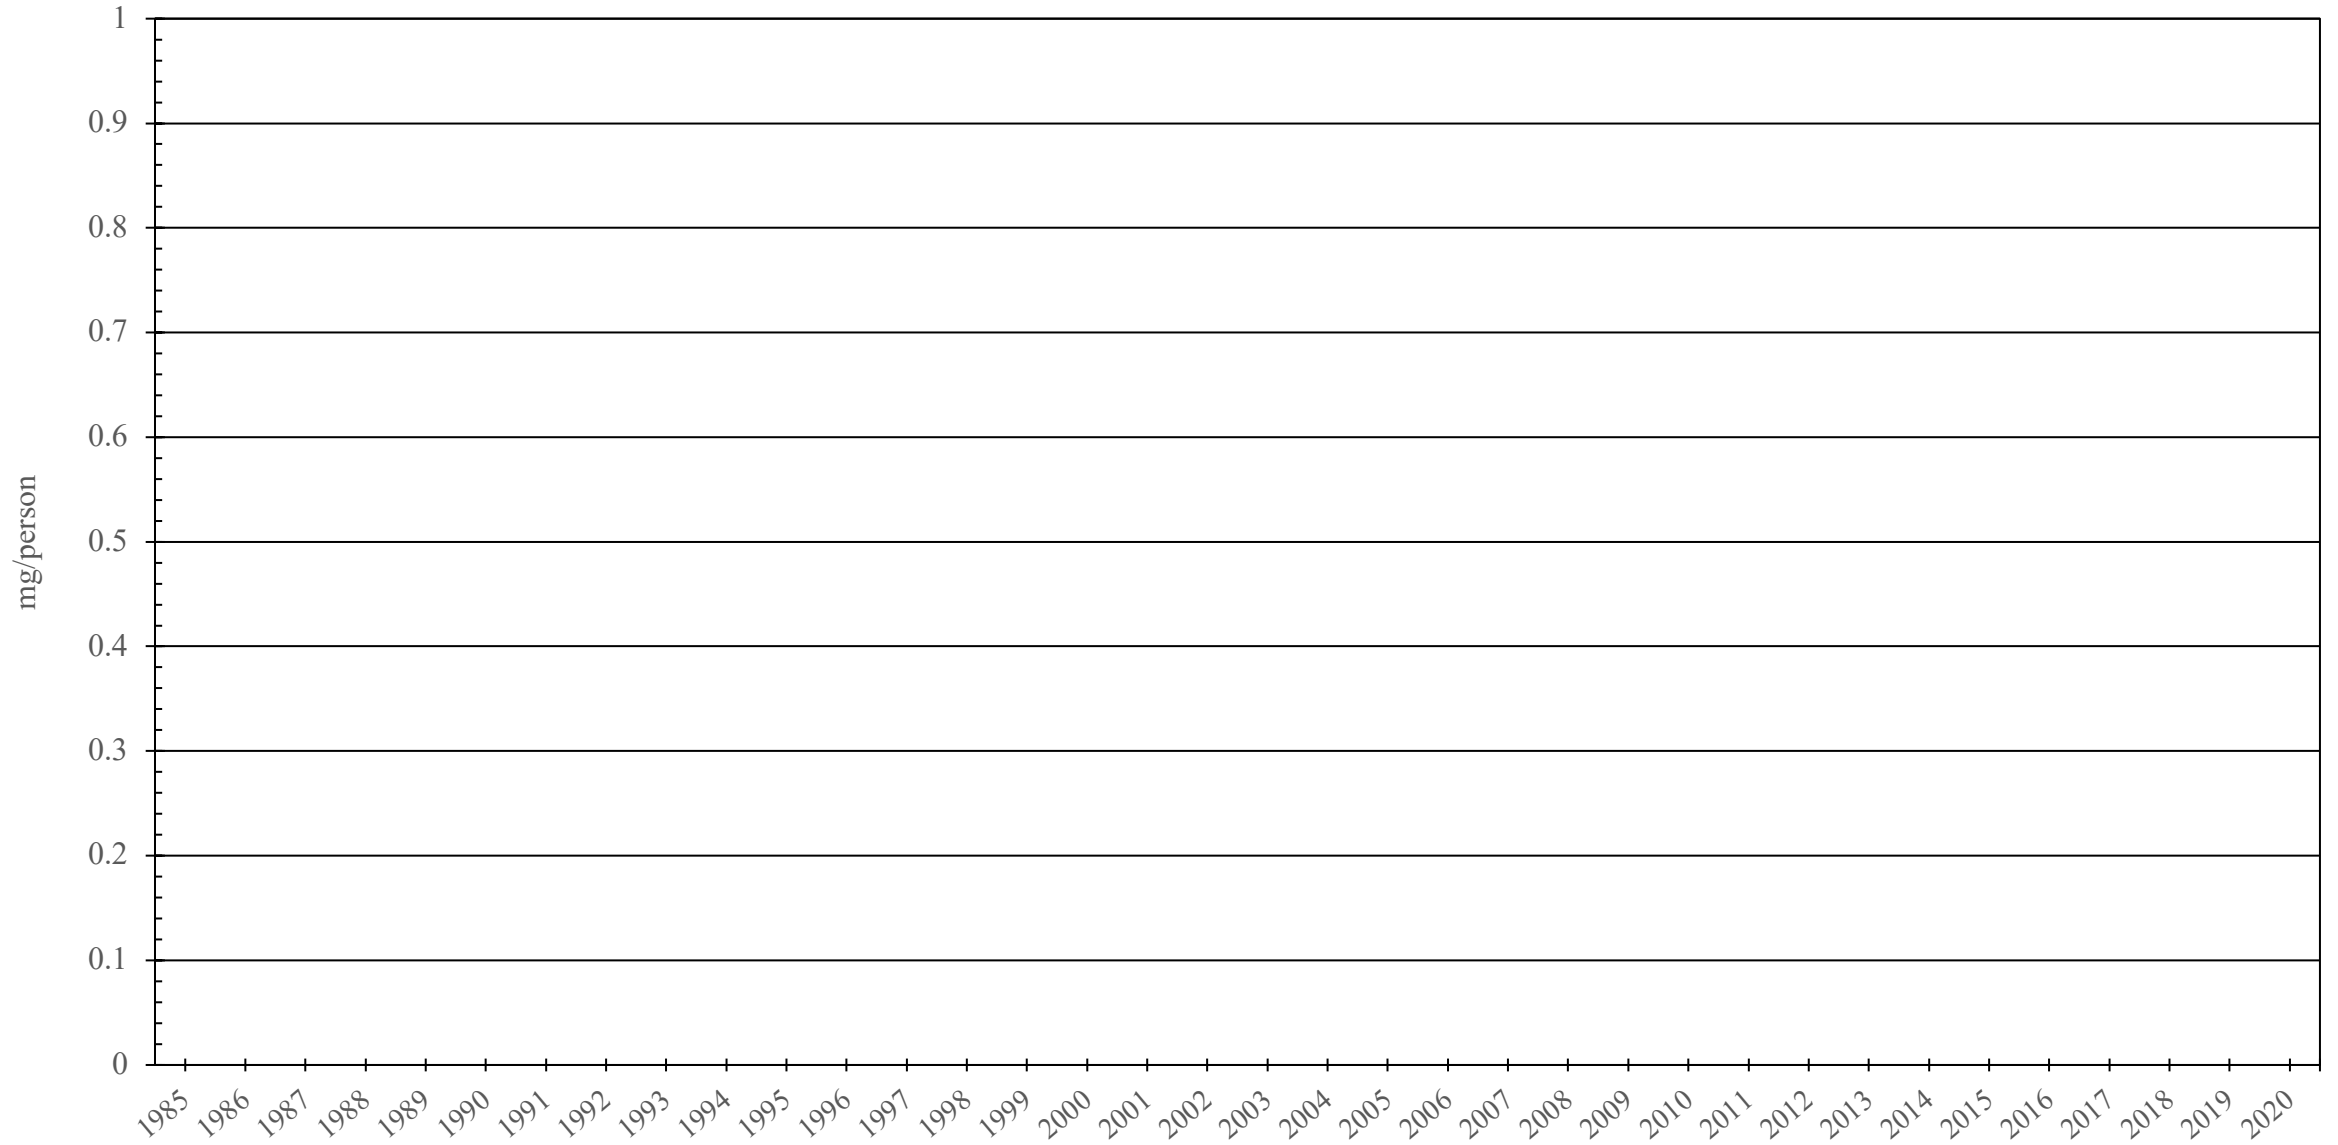

Montserrat

Hydromorphone Consumption (mg/person), 1985 - 2020

Sources: International Narcotics Control Board (data); The World Bank (population)

Created by: Walther Global Palliative Care & Supportive Oncology, Indiana University Simon Comprehensive Cancer Center, 2022