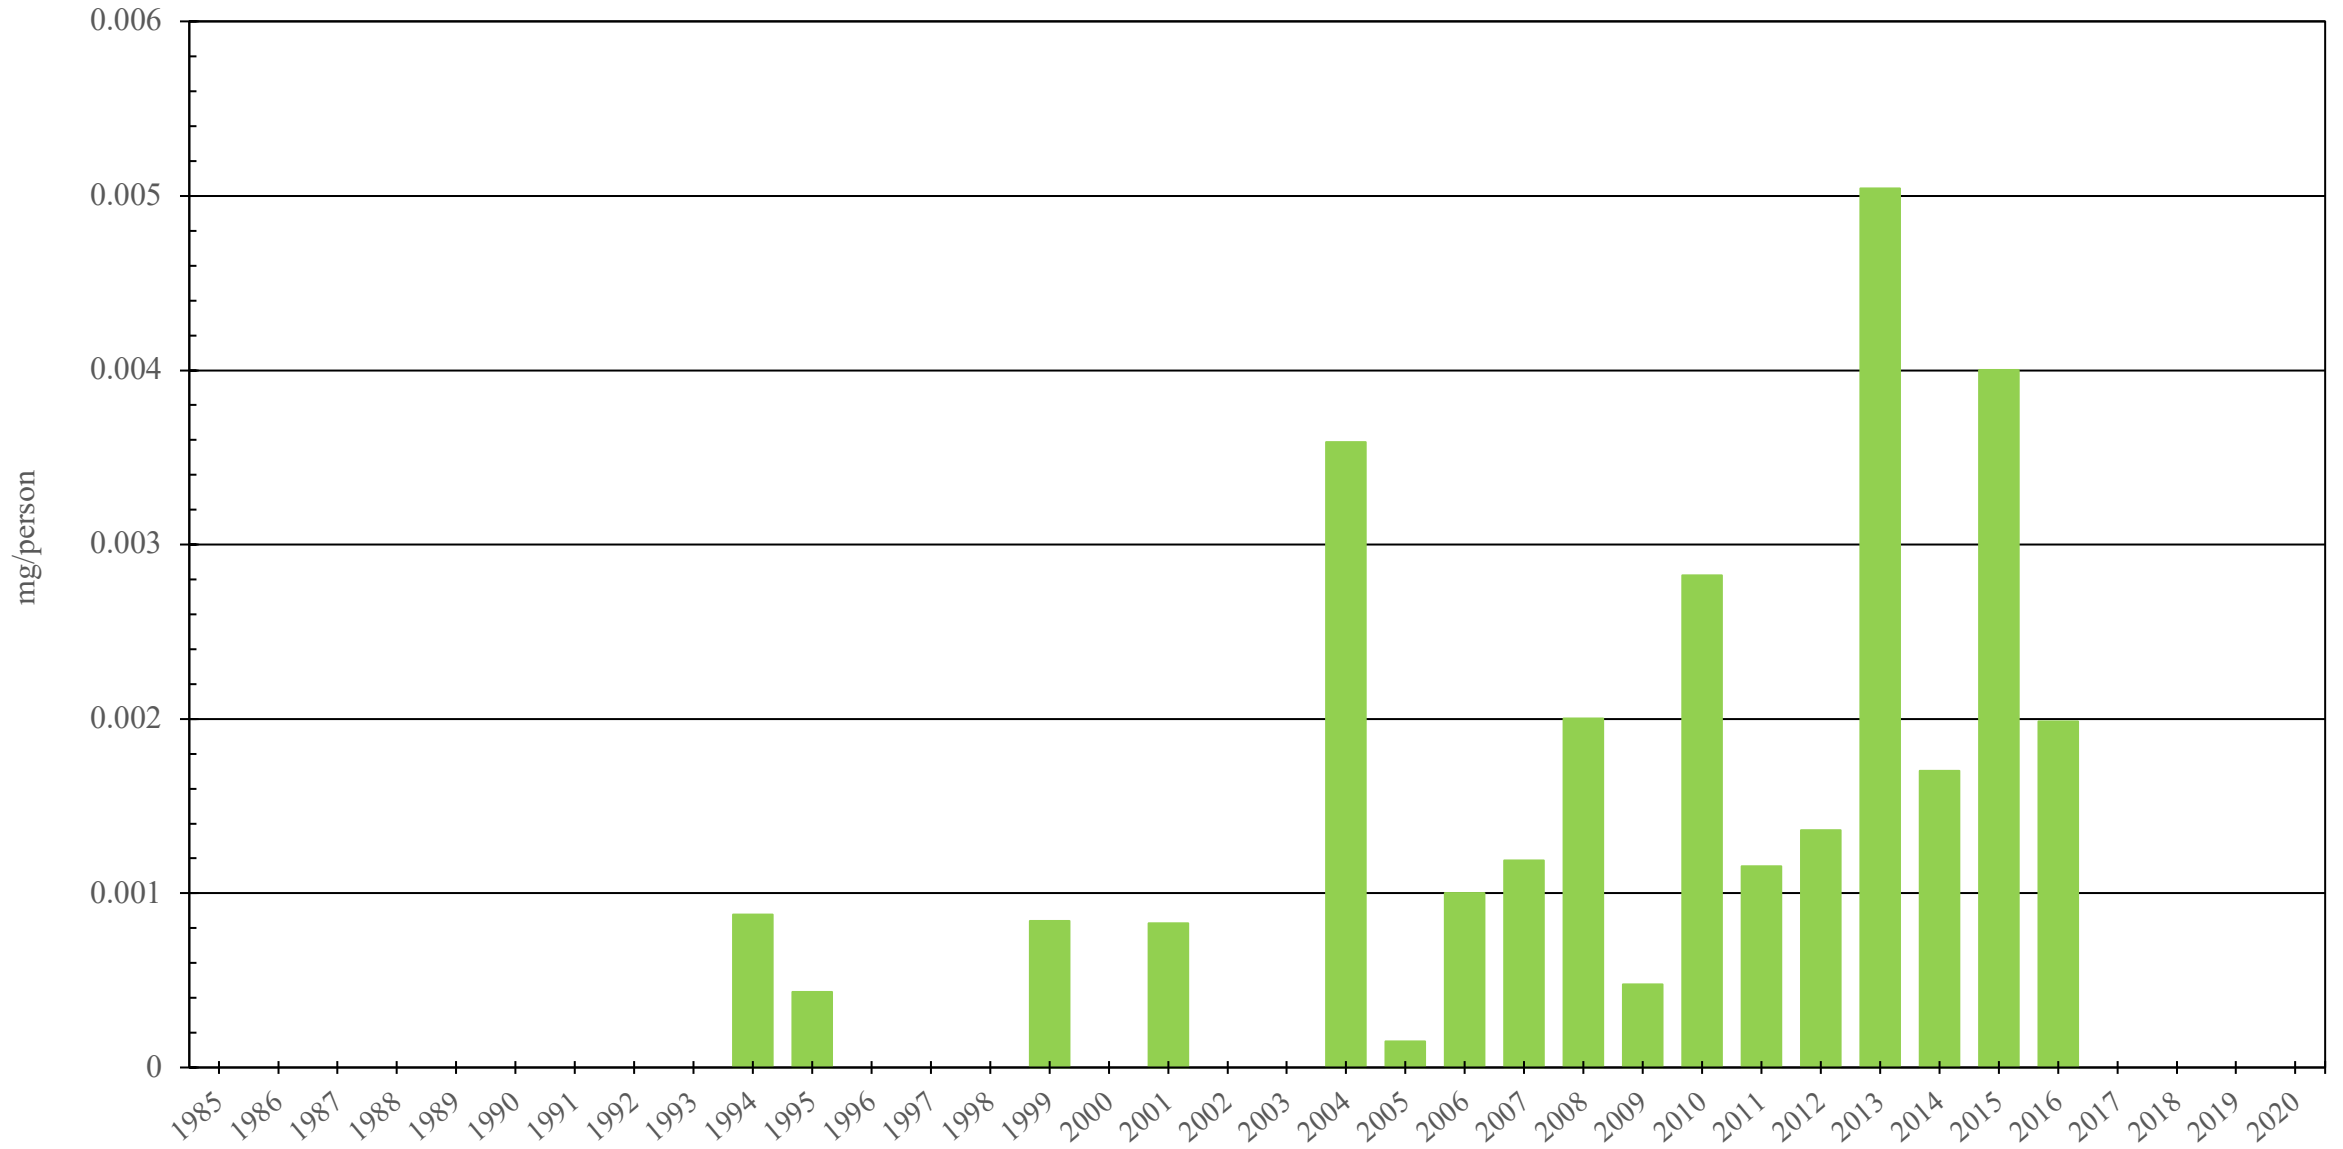

Mongolia

Fentanyl Consumption (mg/person), 1985 - 2020

Sources: International Narcotics Control Board (data); The World Bank (population)

Created by: Walther Global Palliative Care & Supportive Oncology, Indiana University Simon Comprehensive Cancer Center, 2022