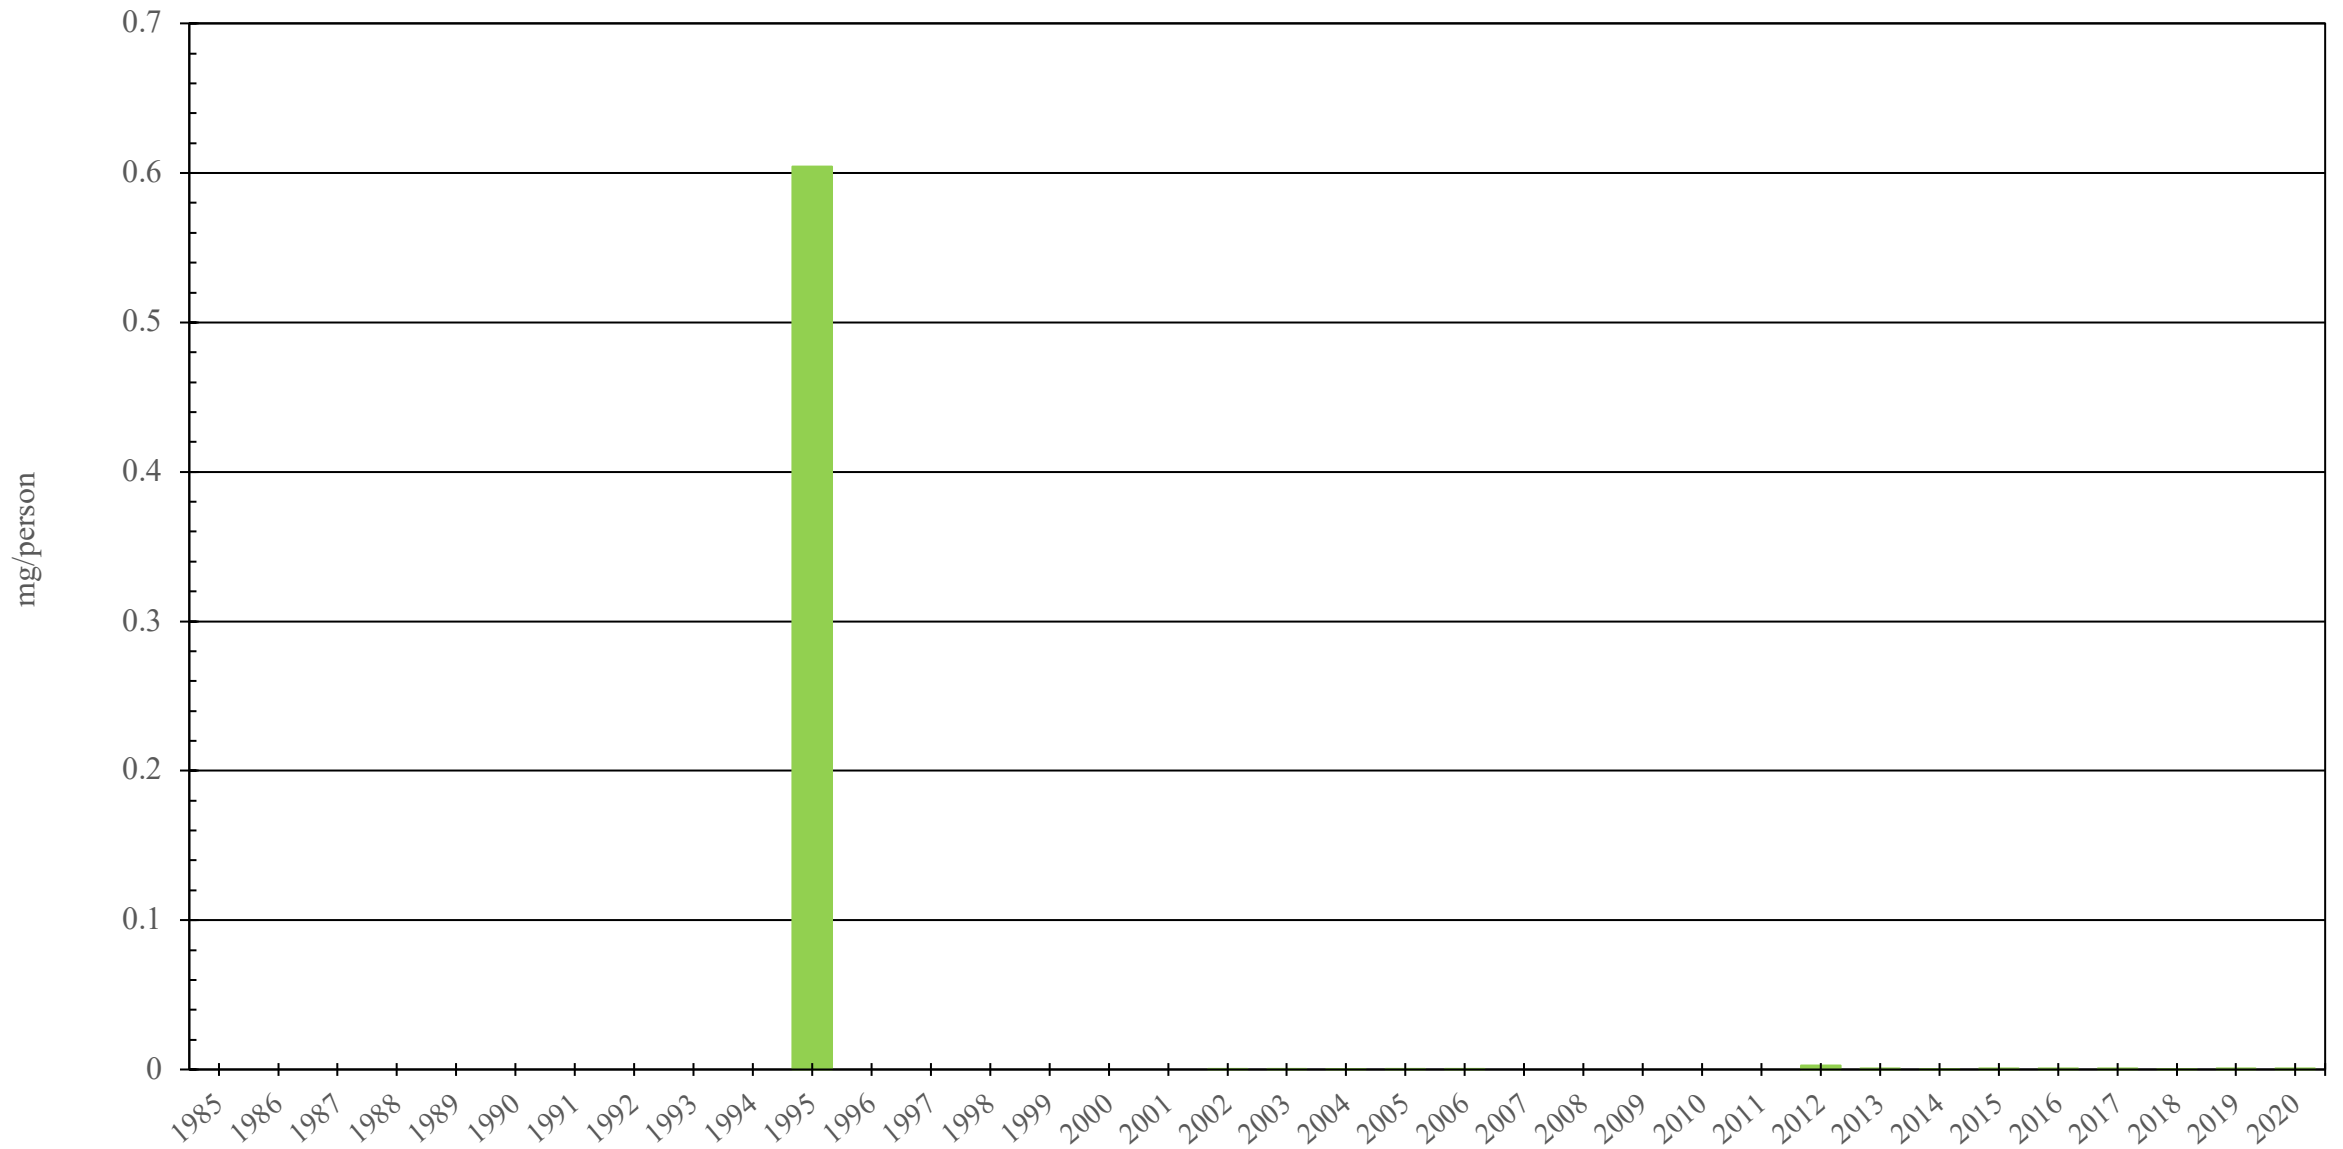

Micronesia Federated States

Fentanyl Consumption (mg/person), 1985 - 2020

Sources: International Narcotics Control Board (data); The World Bank (population)

Created by: Walther Global Palliative Care & Supportive Oncology, Indiana University Simon Comprehensive Cancer Center, 2022