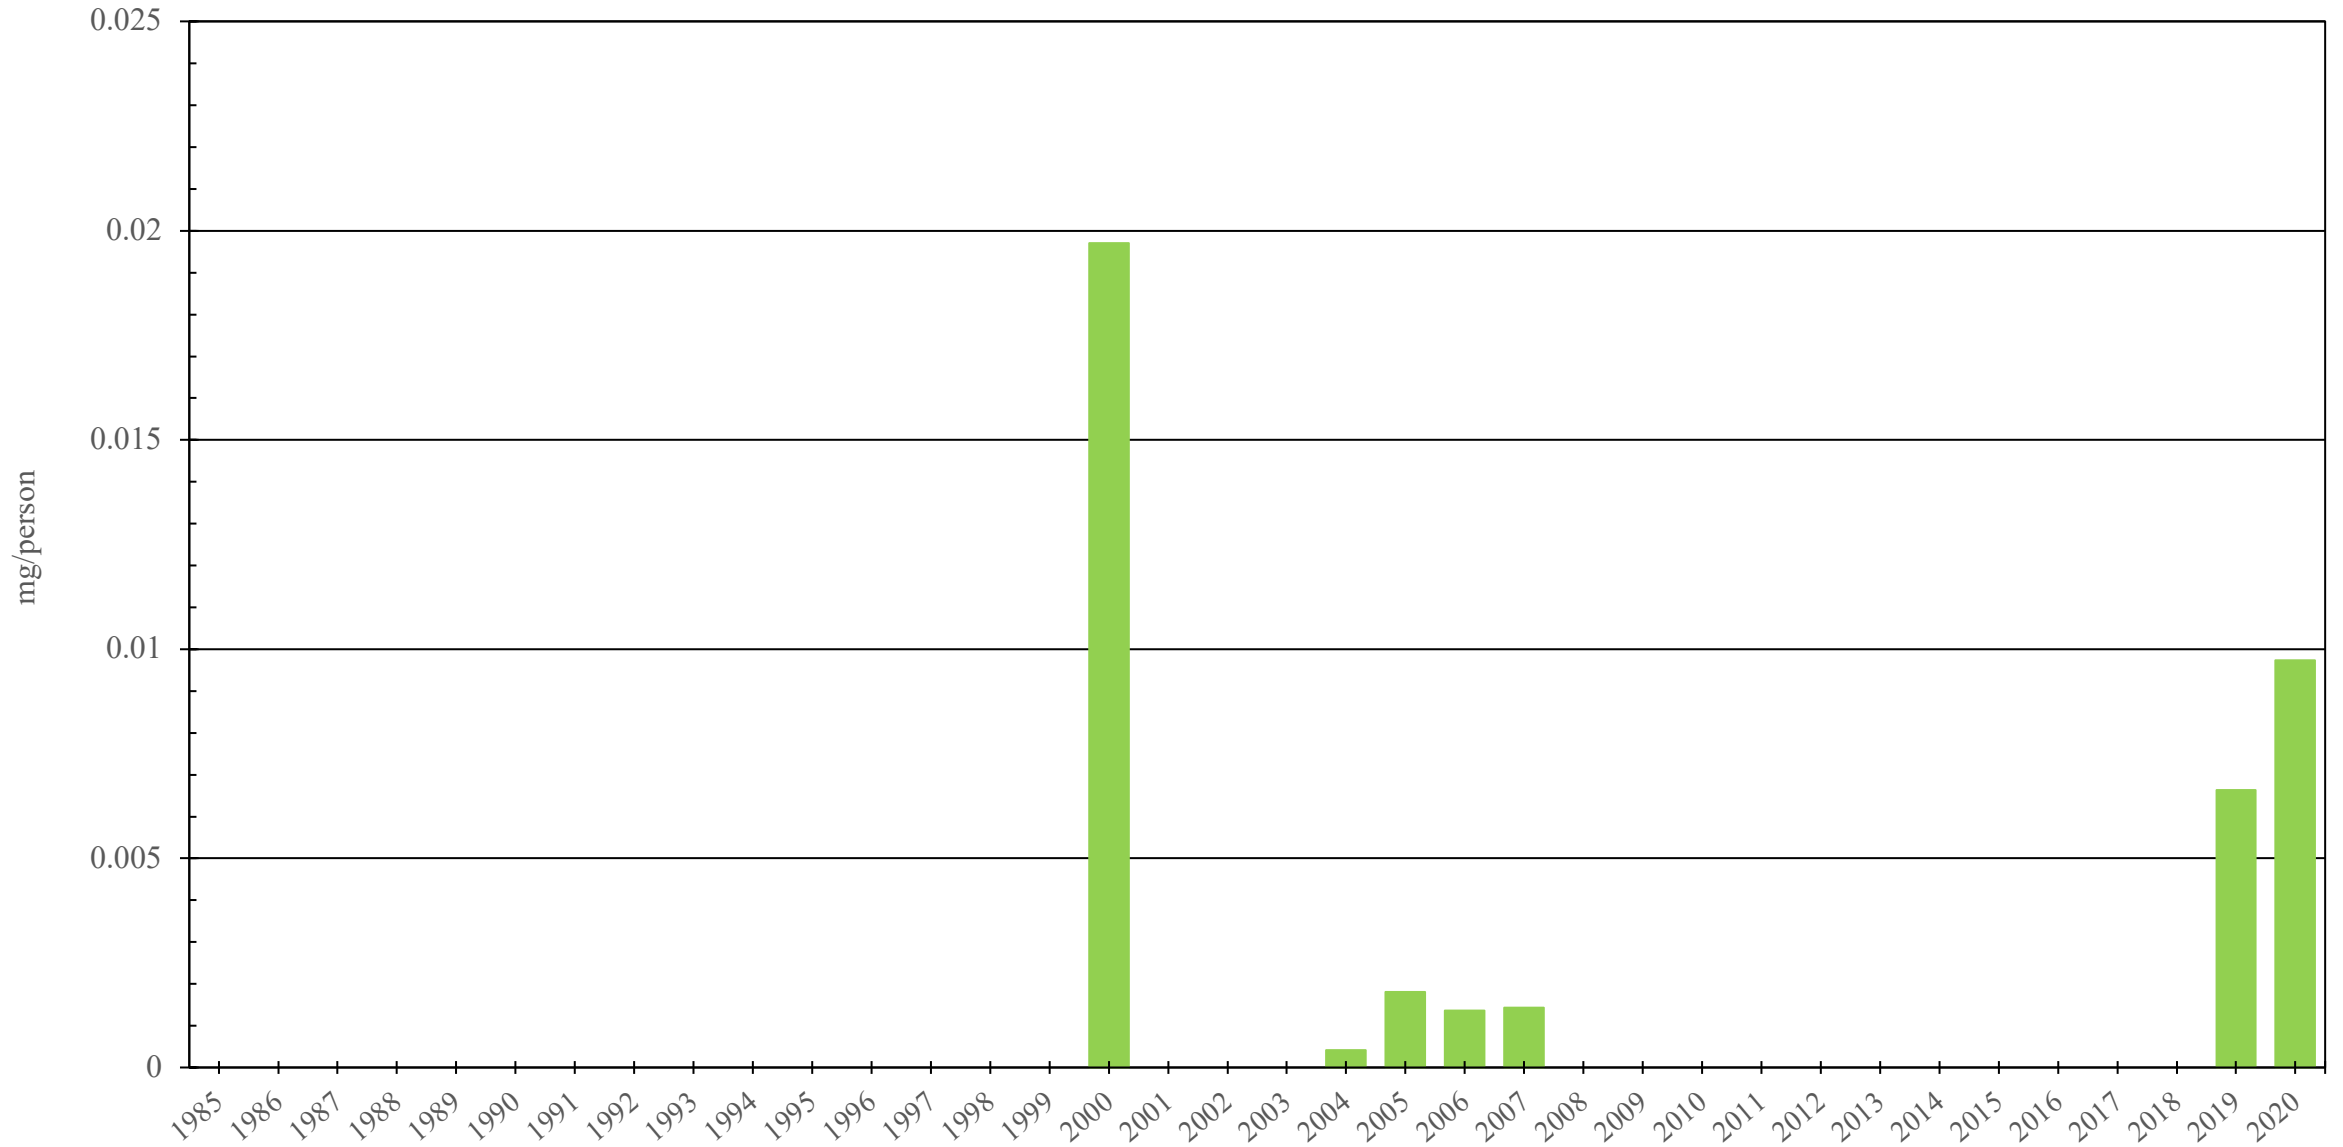

Marshall Islands

Fentanyl Consumption (mg/person), 1985 - 2020

Sources: International Narcotics Control Board (data); The World Bank (population)

Created by: Walther Global Palliative Care & Supportive Oncology, Indiana University Simon Comprehensive Cancer Center, 2022