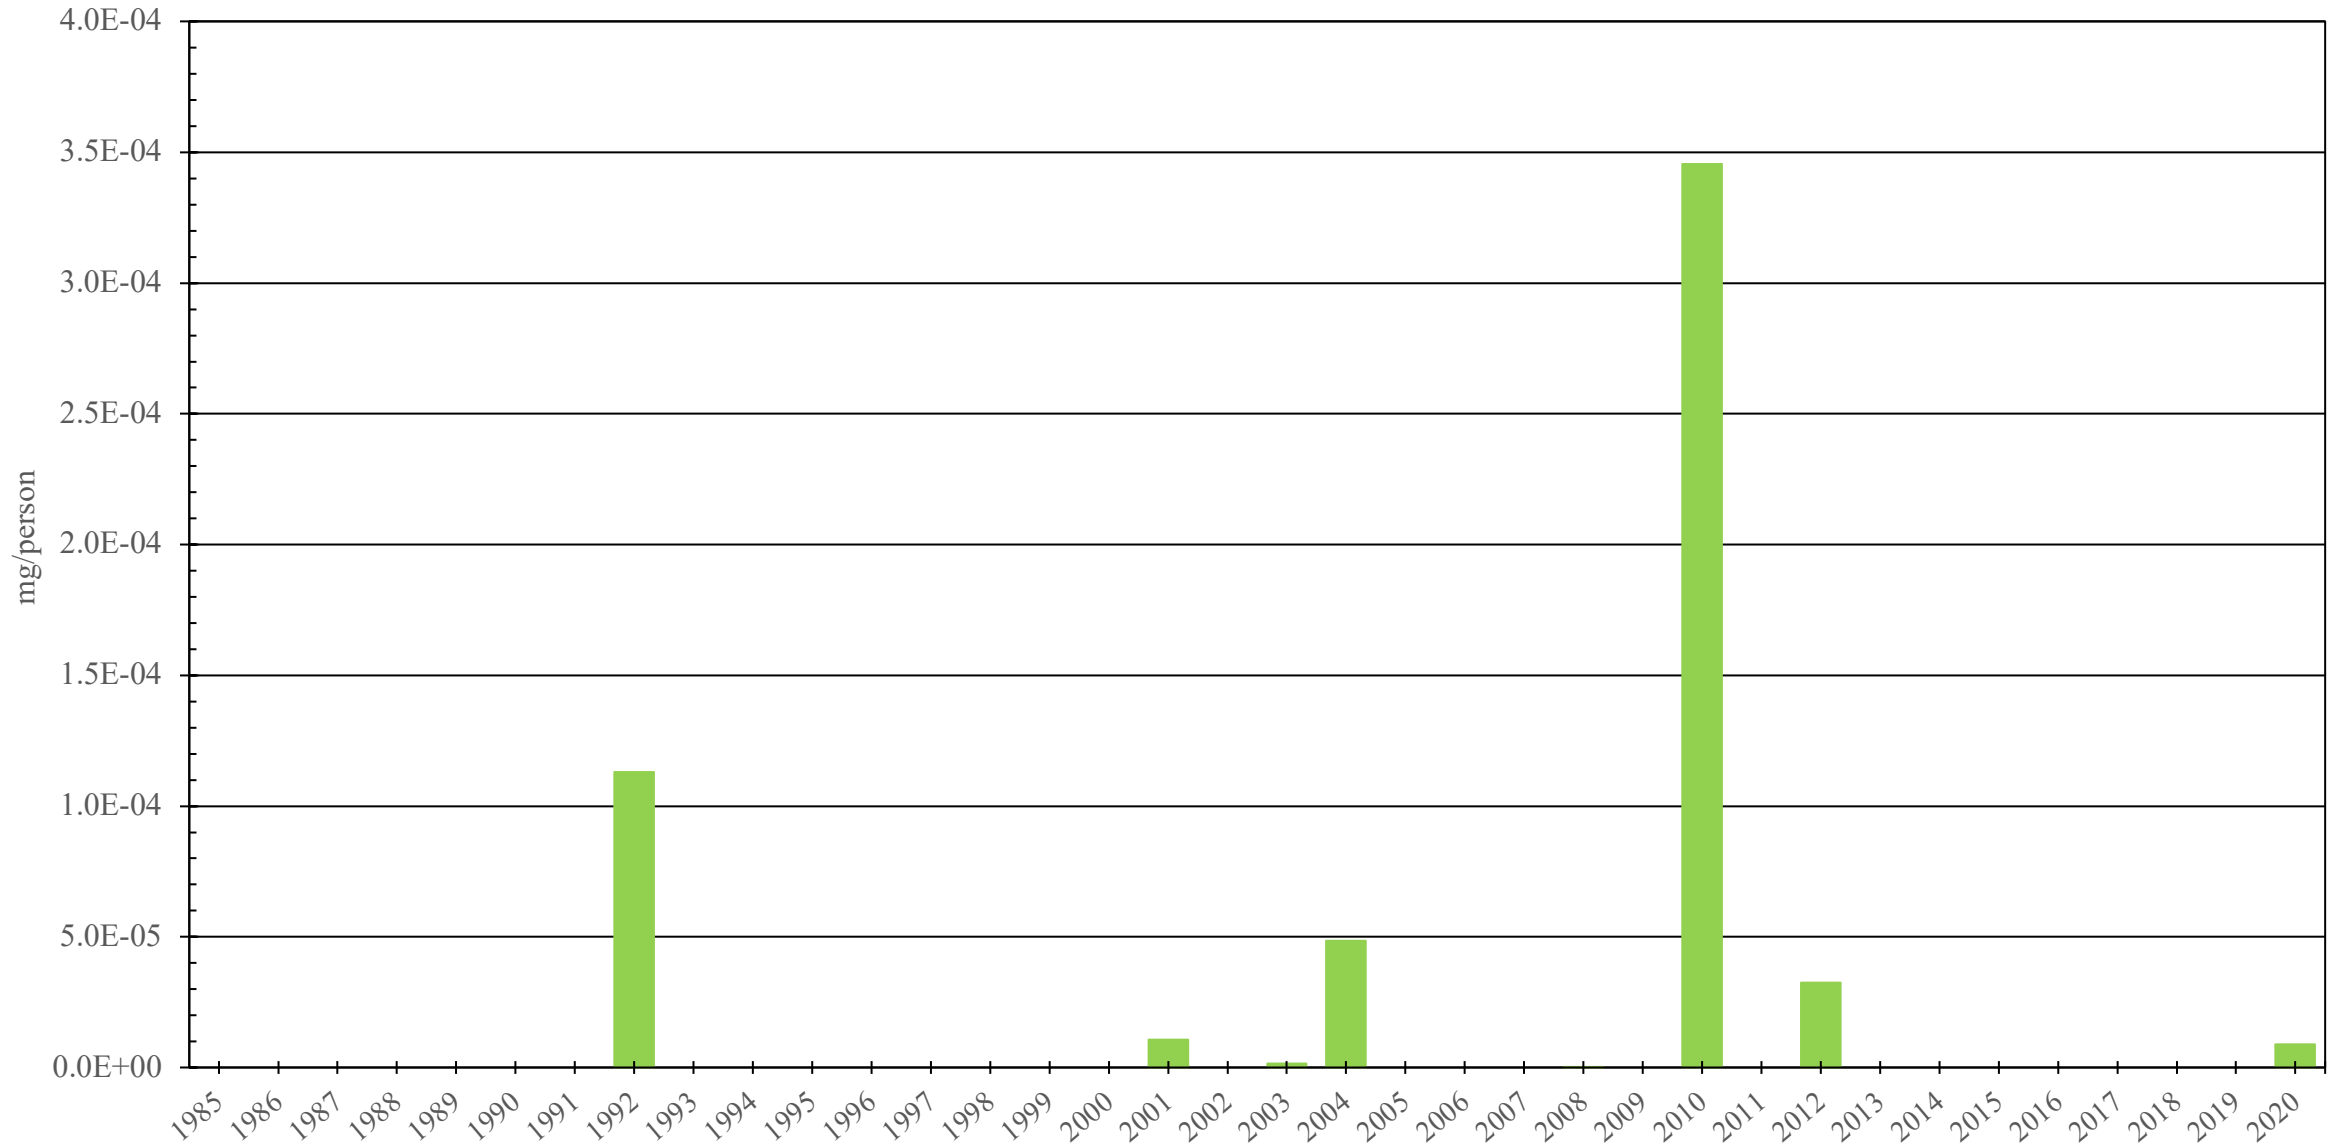

Mali

Fentanyl Consumption (mg/person), 1985 - 2020

Sources: International Narcotics Control Board (data); The World Bank (population)

Created by: Walther Global Palliative Care & Supportive Oncology, Indiana University Simon Comprehensive Cancer Center, 2022