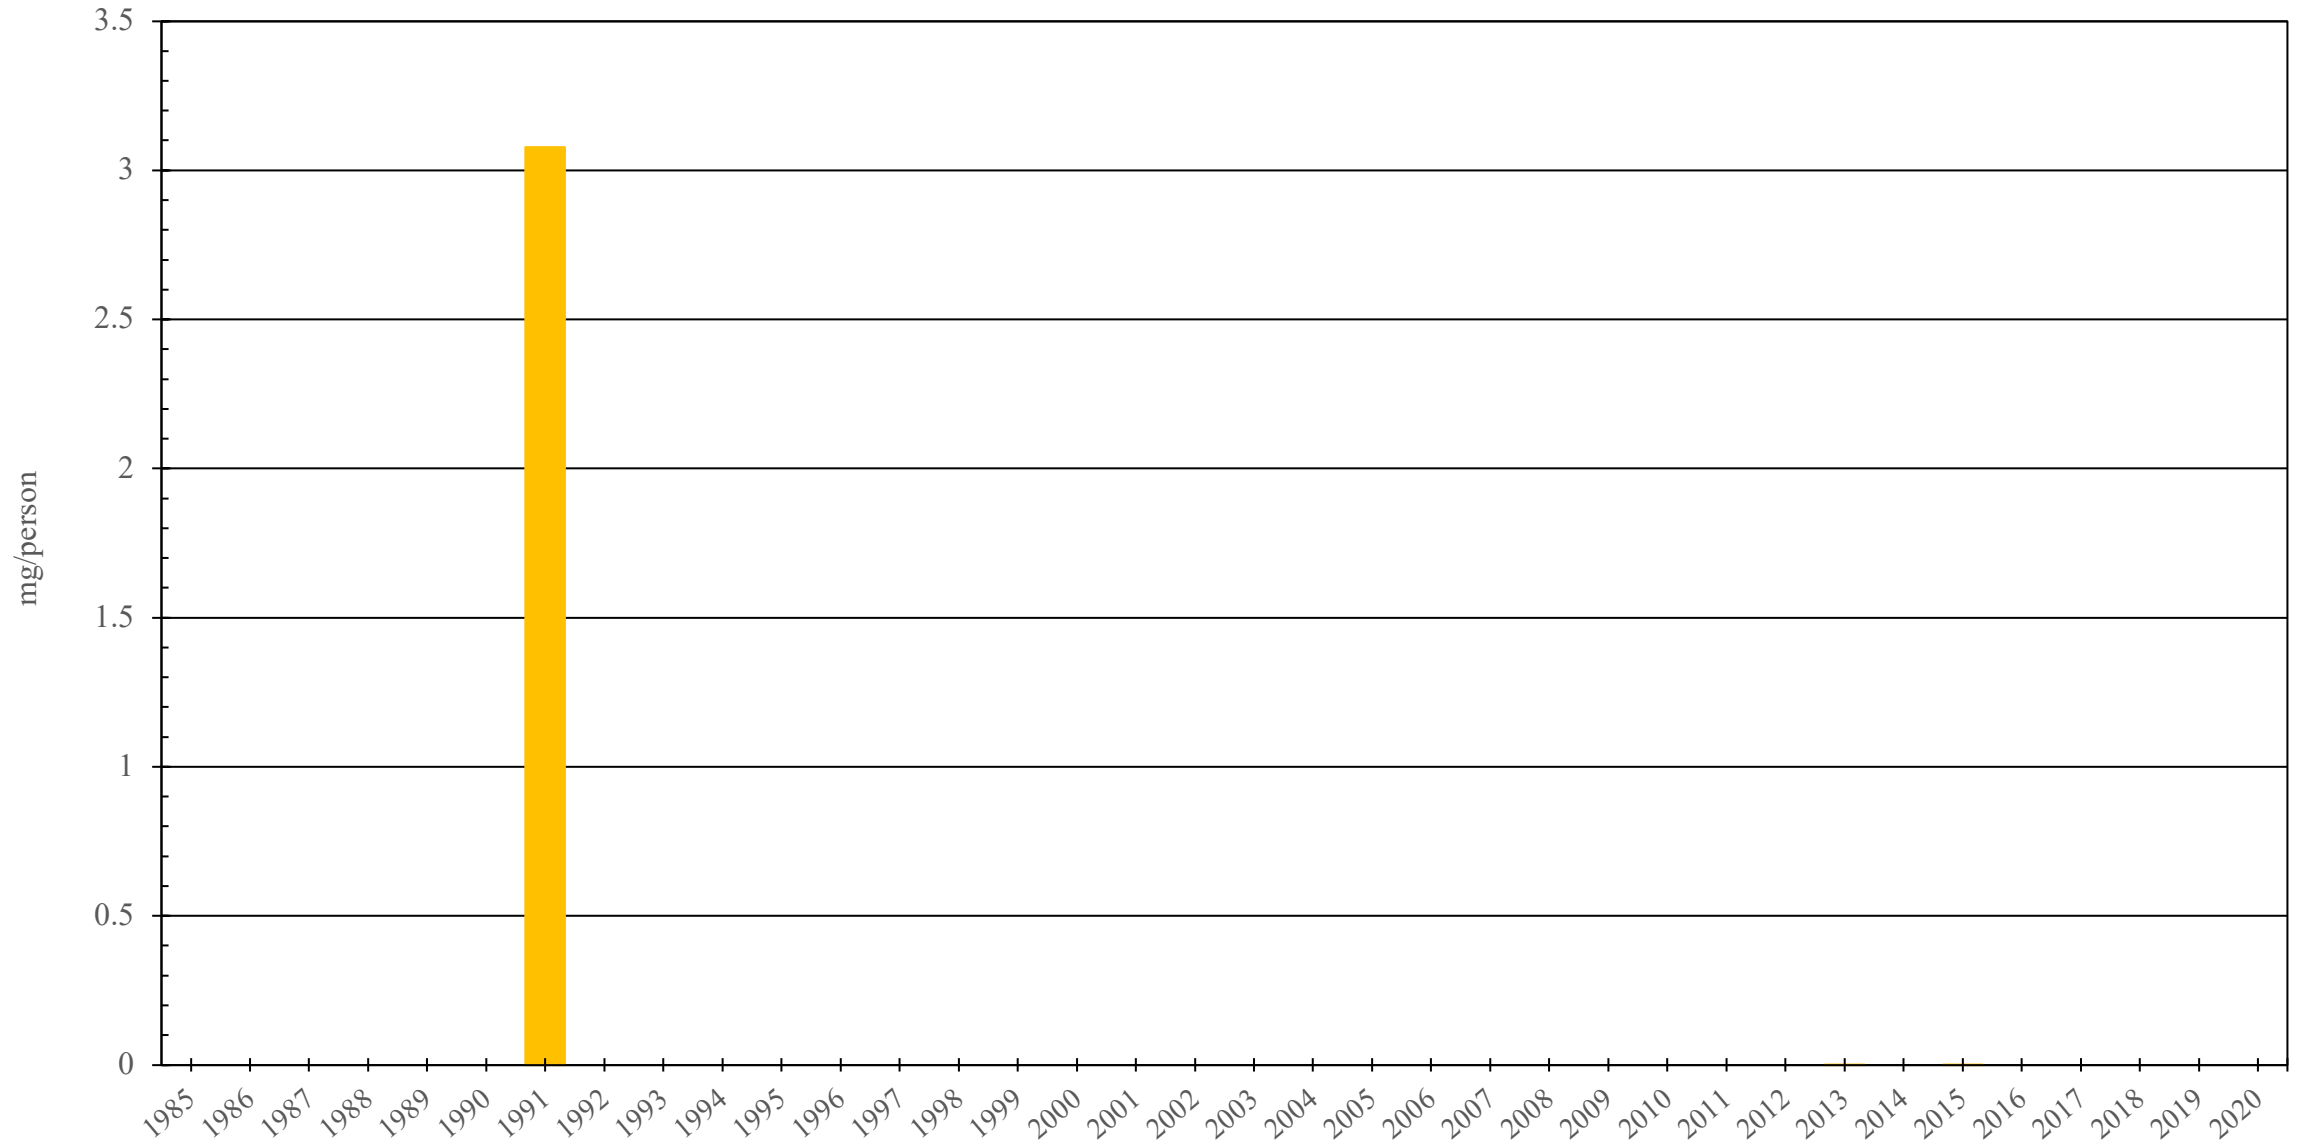

# Malaysia

Codeine Consumption (mg/person), 1985 - 2020

Sources: International Narcotics Control Board (data); The World Bank (population)

Created by: Walther Global Palliative Care & Supportive Oncology, Indiana University Simon Comprehensive Cancer Center, 2022