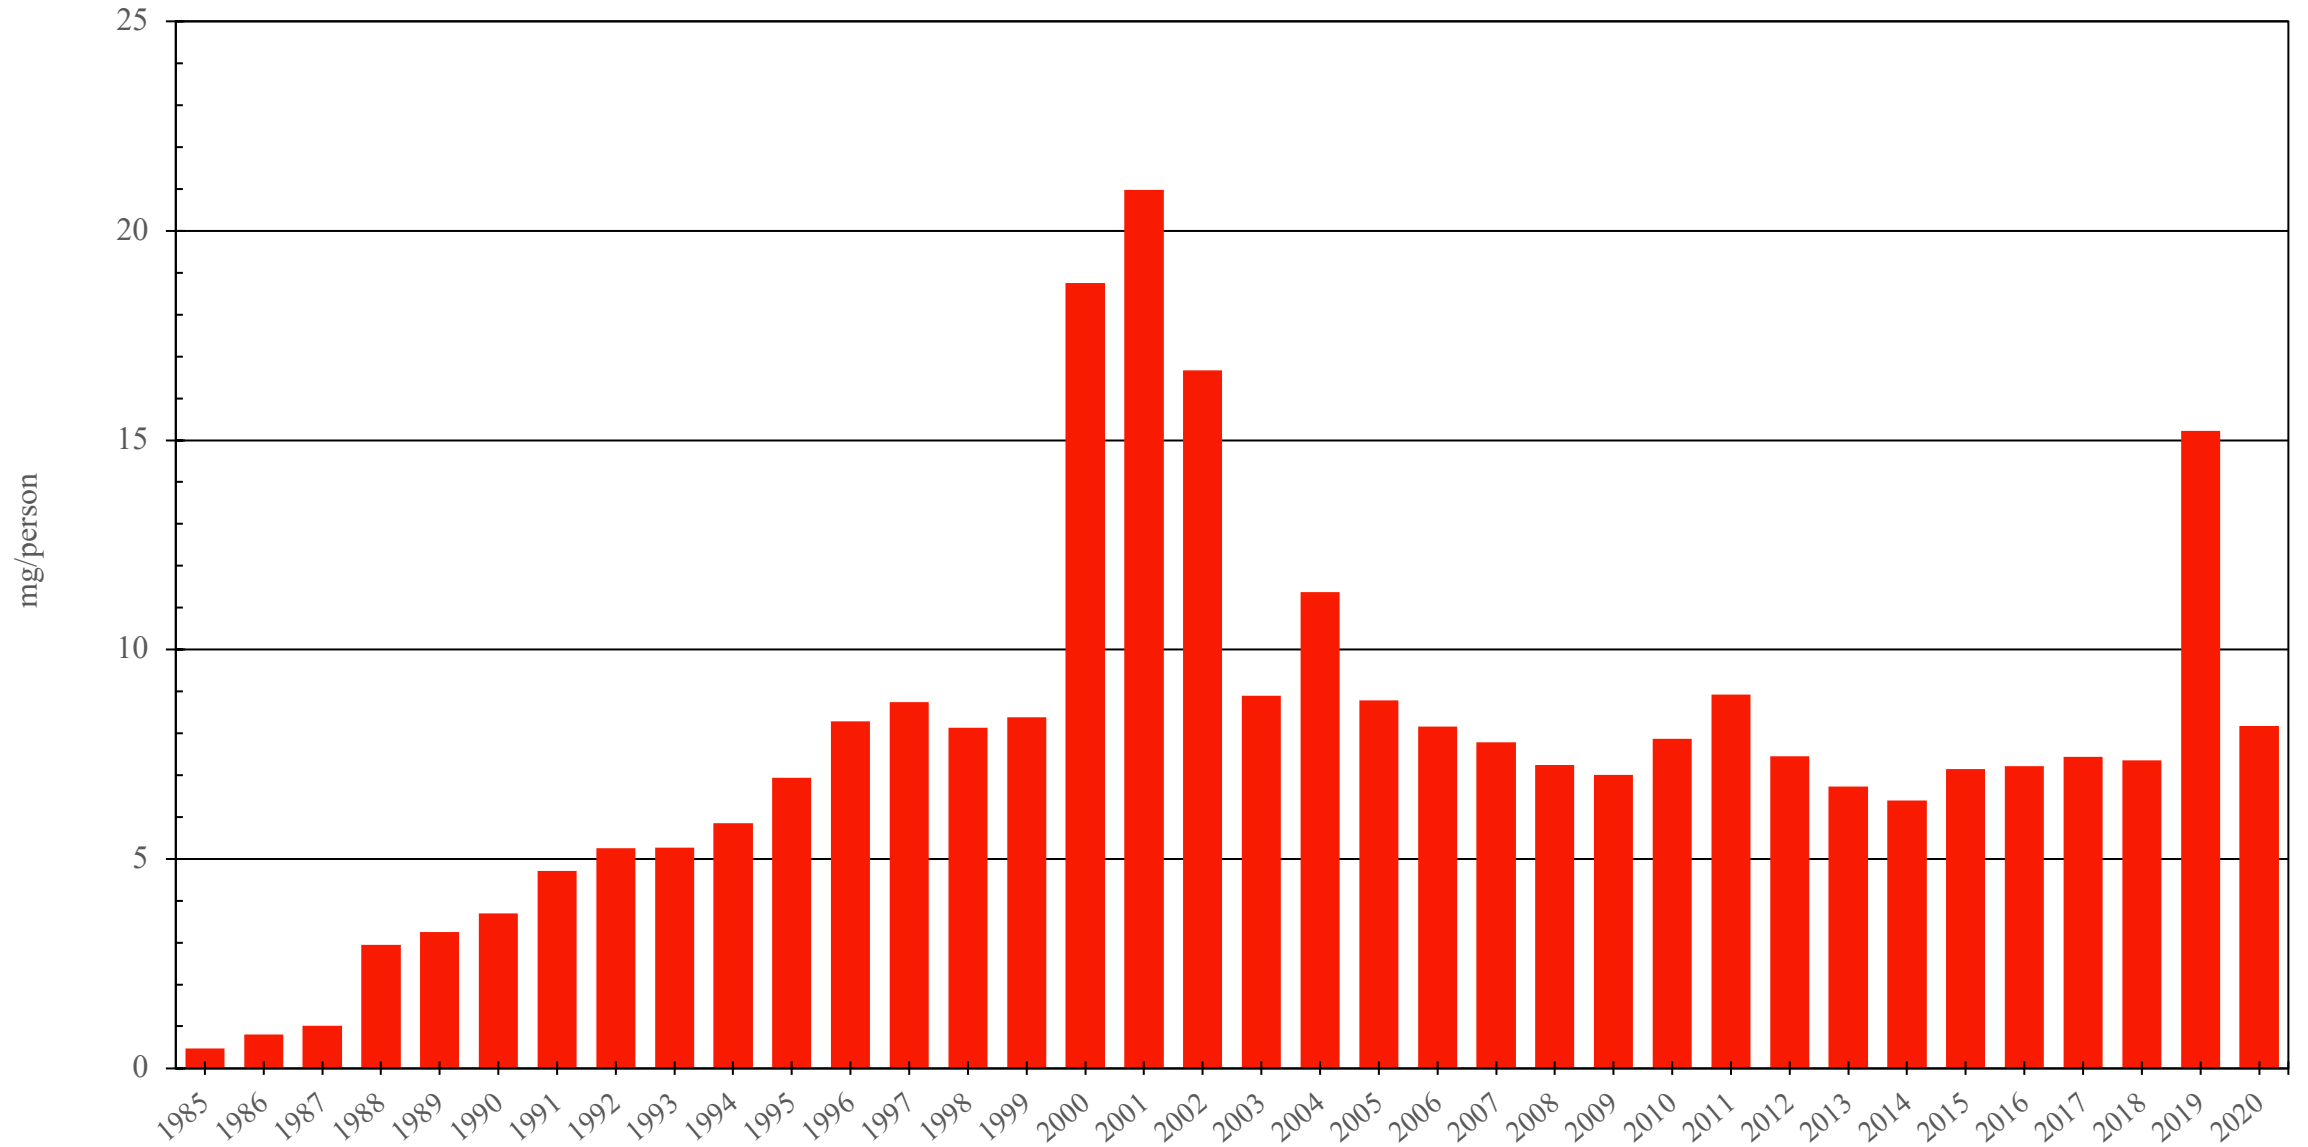

Luxembourg

Morphine Consumption (mg/person), 1985 - 2020

Sources: International Narcotics Control Board (data); The World Bank (population)

Created by: Walther Global Palliative Care & Supportive Oncology, Indiana University Simon Comprehensive Cancer Center, 2022