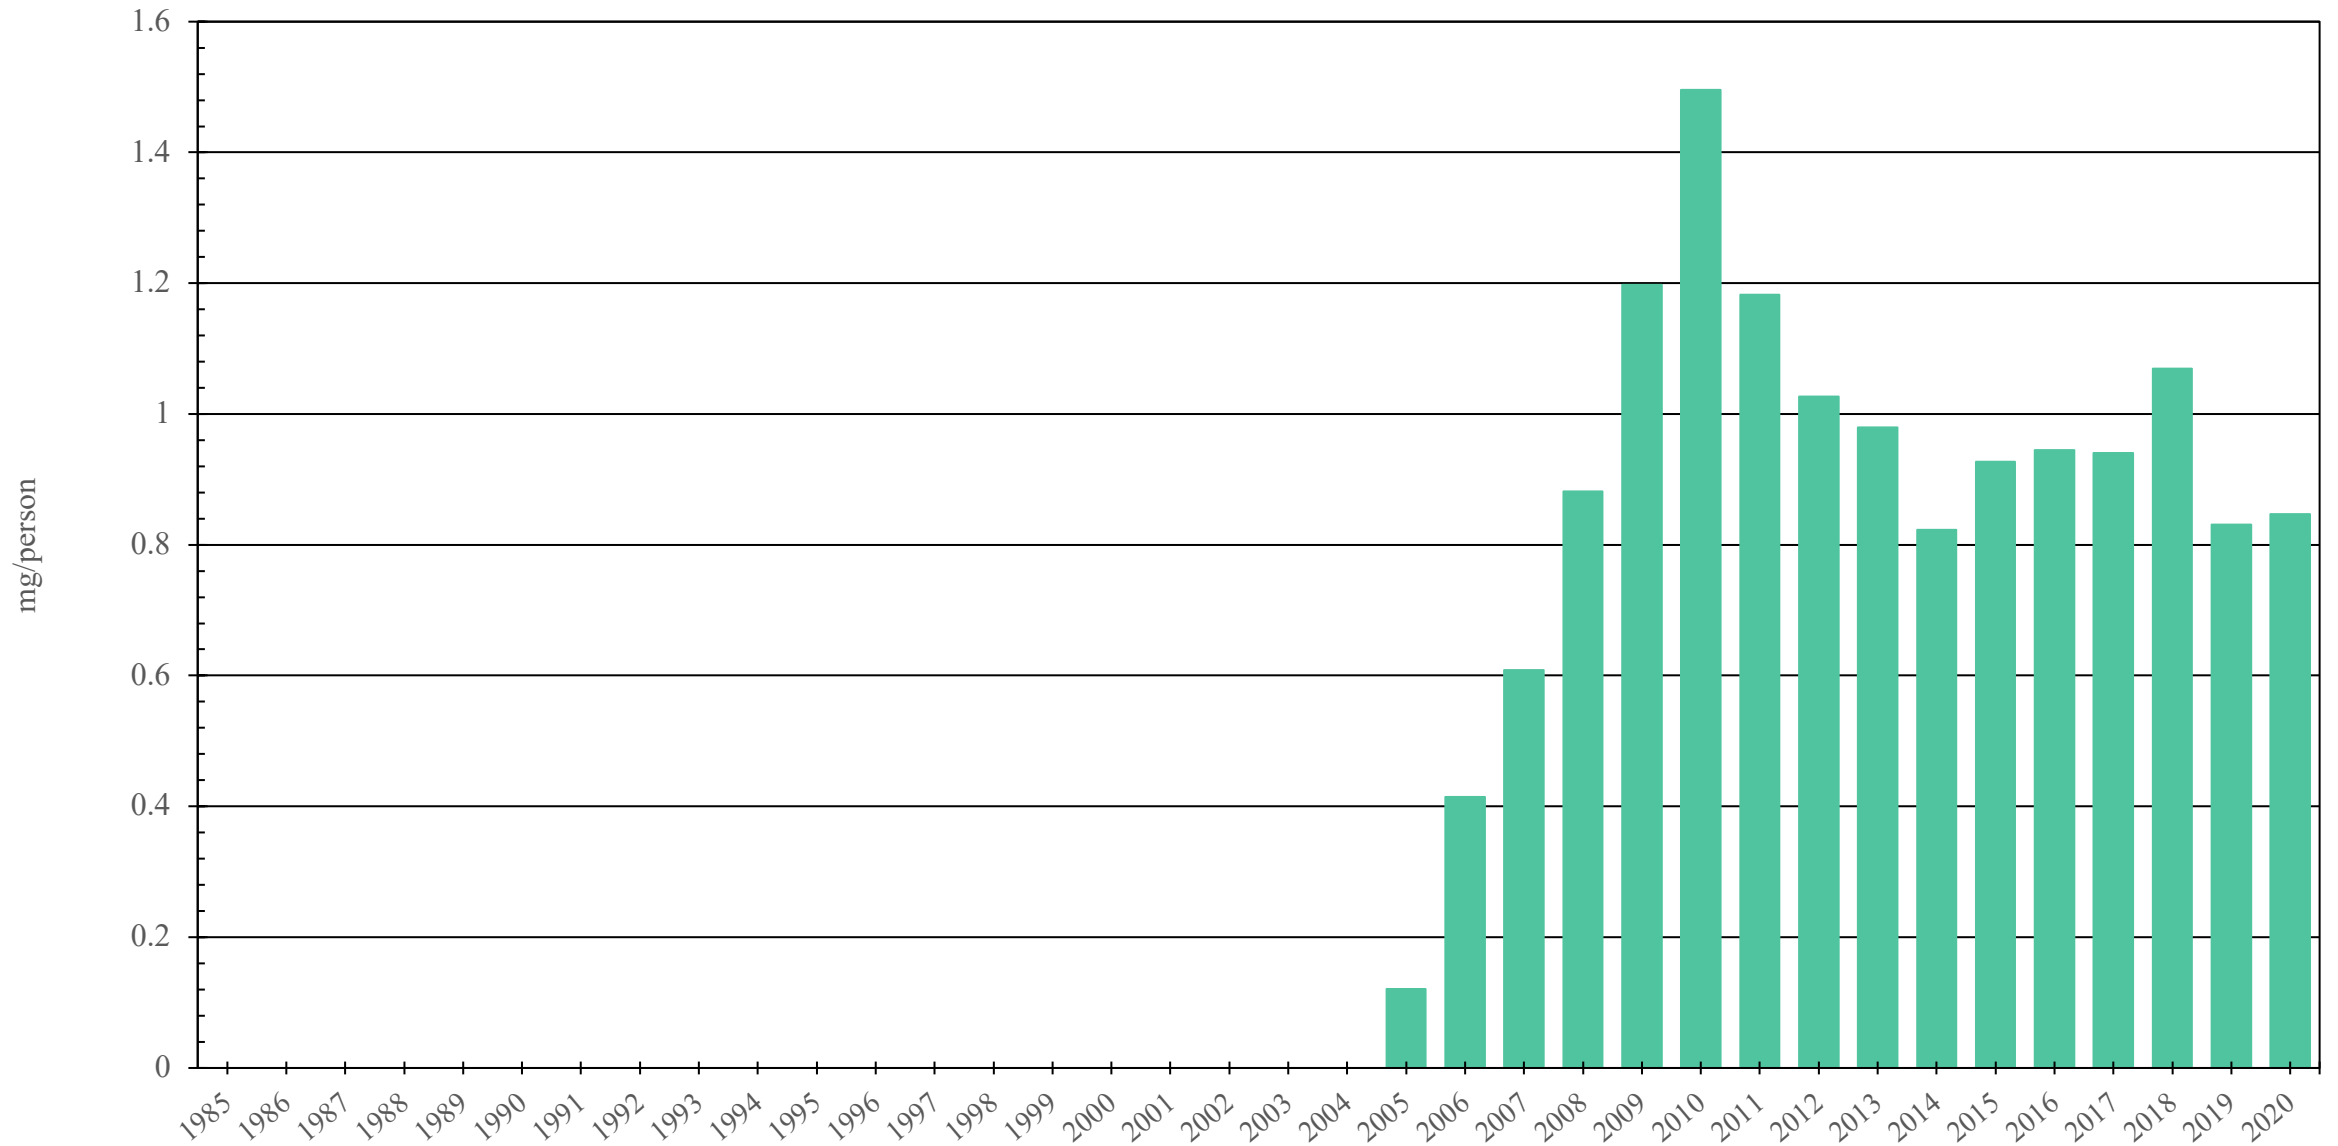

Luxembourg

Hydromorphone Consumption (mg/person), 1985 - 2020

Sources: International Narcotics Control Board (data); The World Bank (population)

Created by: Walther Global Palliative Care & Supportive Oncology, Indiana University Simon Comprehensive Cancer Center, 2022