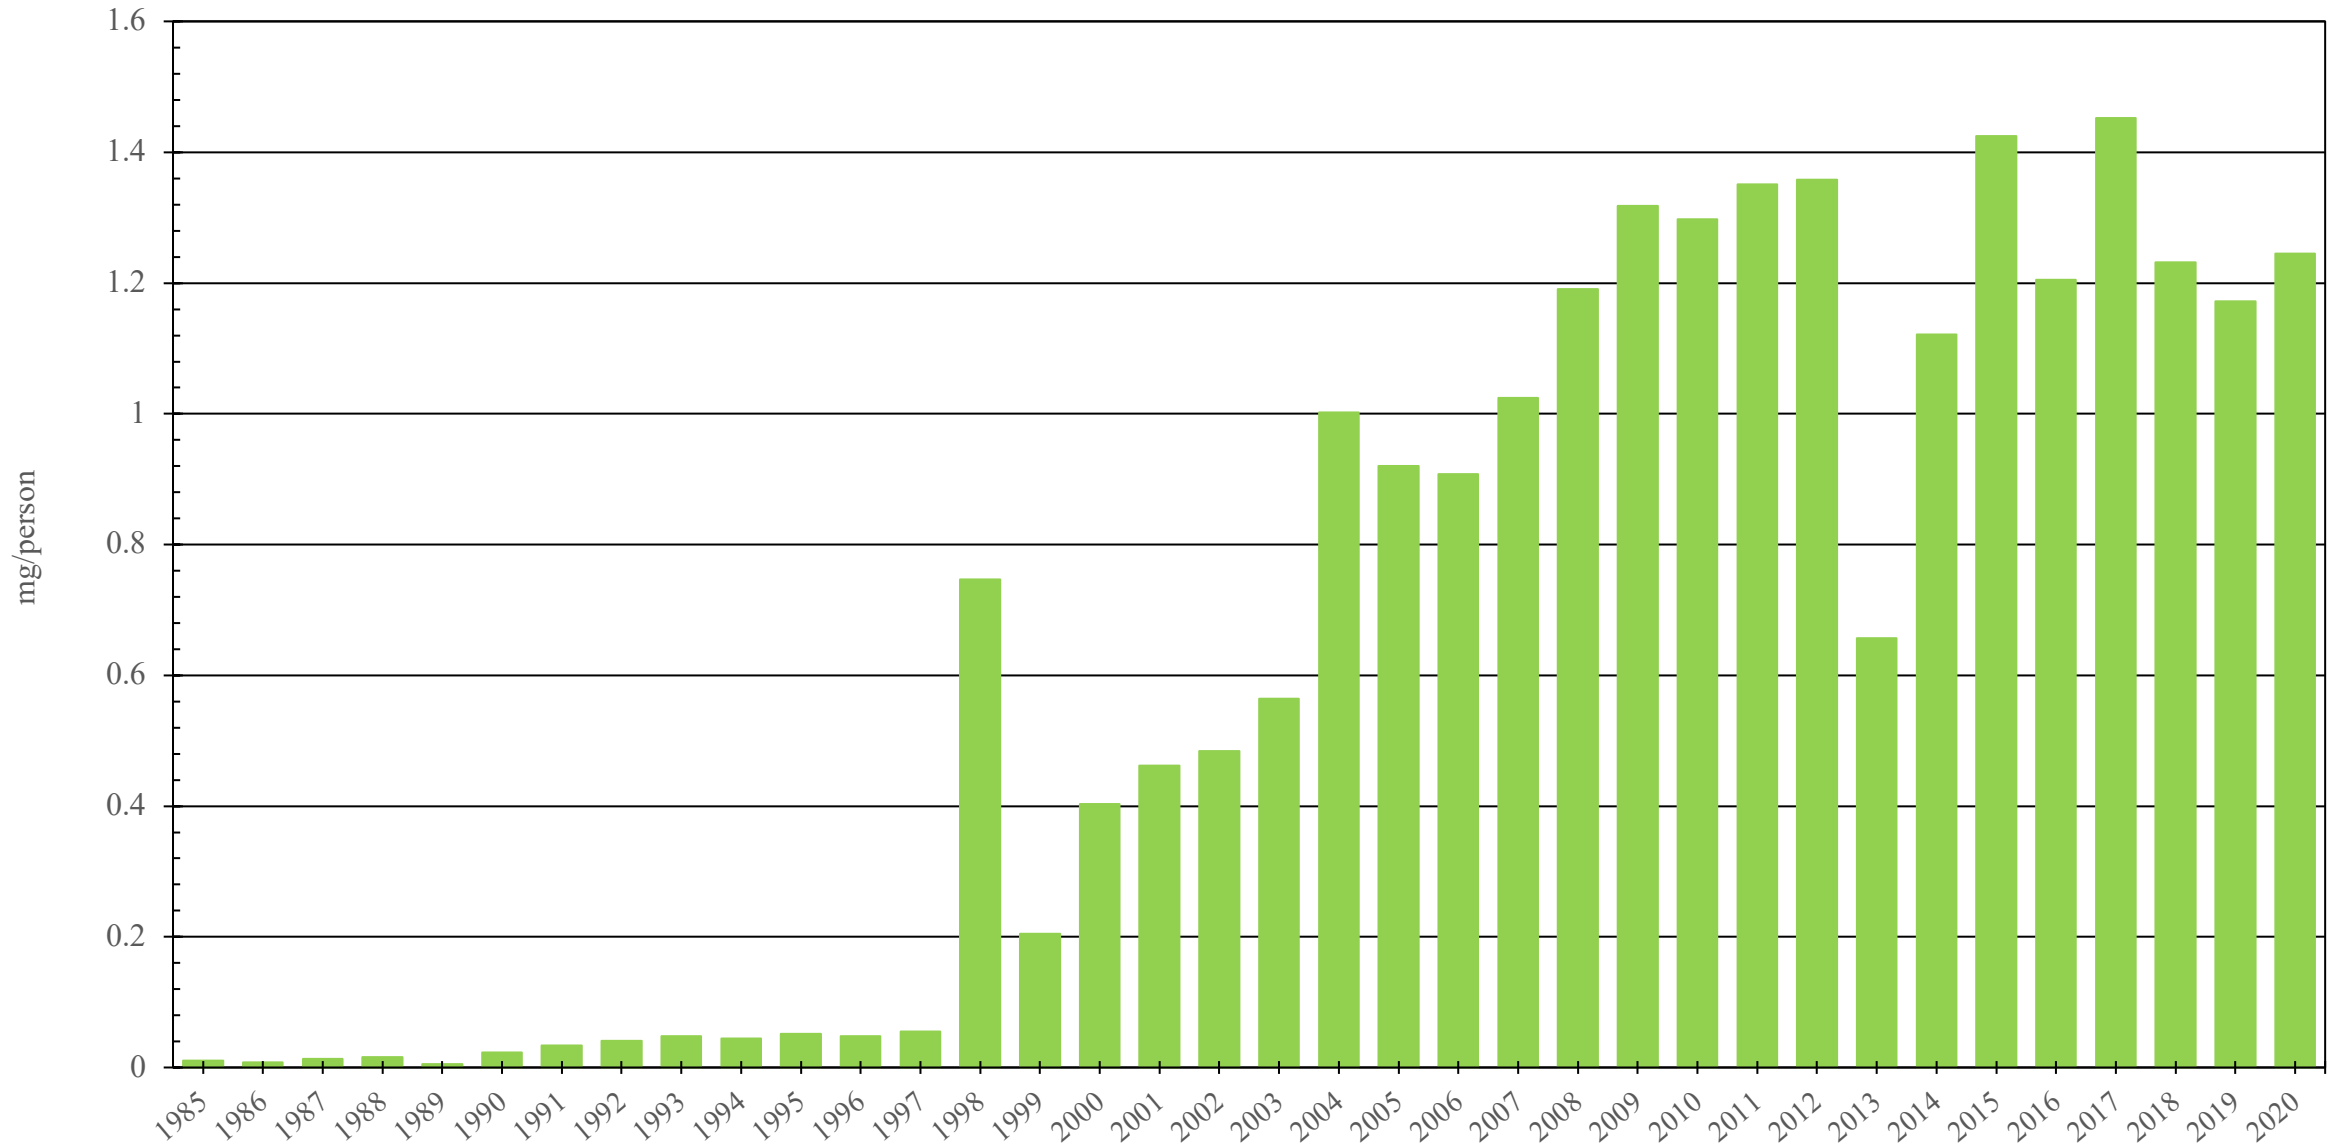

Luxembourg

Fentanyl Consumption (mg/person), 1985 - 2020

Sources: International Narcotics Control Board (data); The World Bank (population)

Created by: Walther Global Palliative Care & Supportive Oncology, Indiana University Simon Comprehensive Cancer Center, 2022