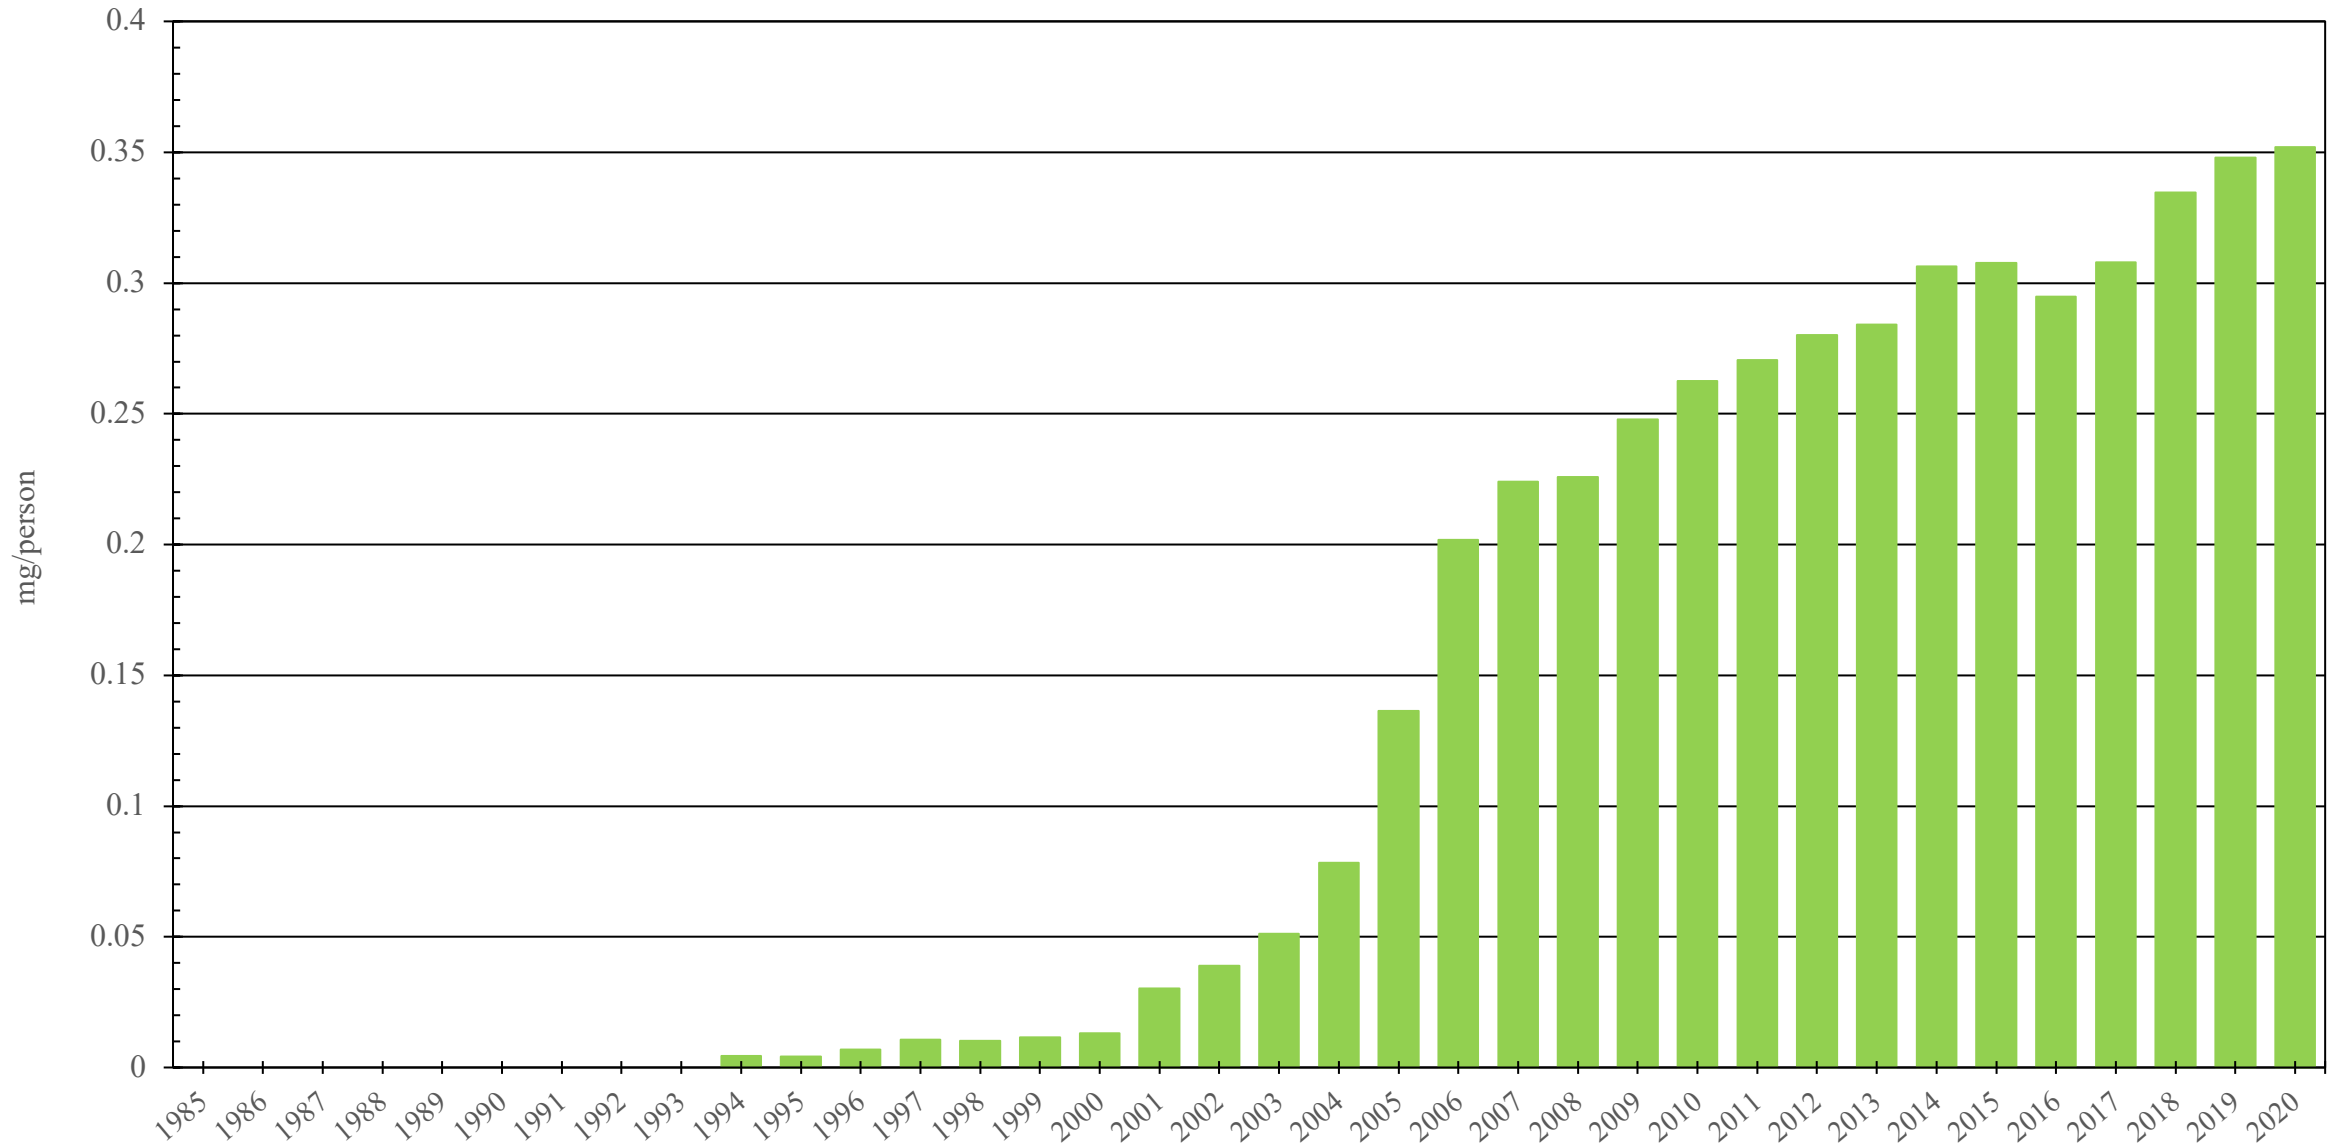

# Lithuania

Fentanyl Consumption (mg/person), 1985 - 2020

Sources: International Narcotics Control Board (data); The World Bank (population)

Created by: Walther Global Palliative Care & Supportive Oncology, Indiana University Simon Comprehensive Cancer Center, 2022