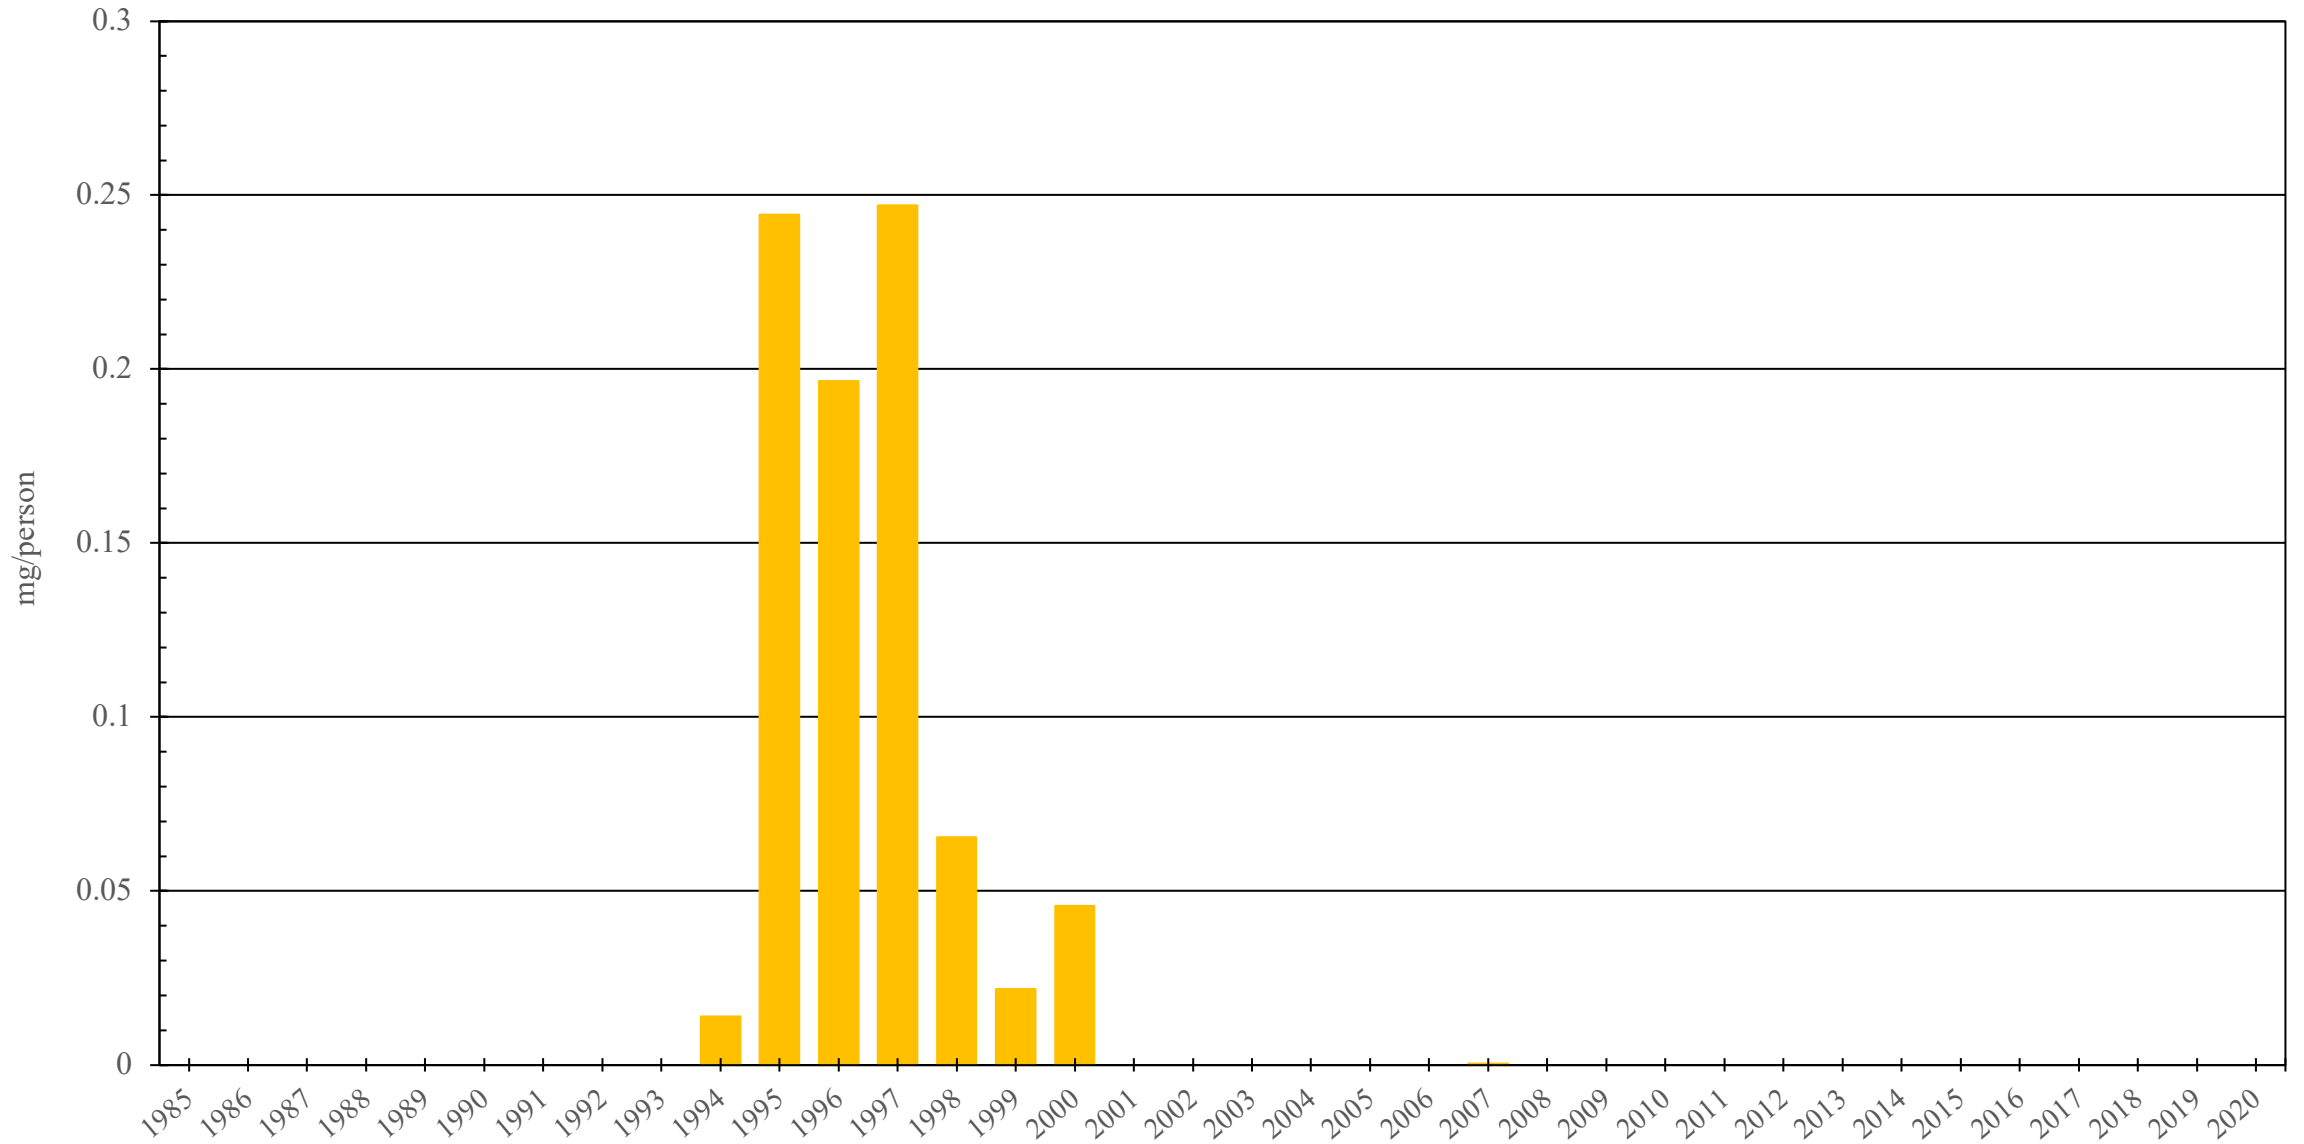

# Lithuania

Codeine Consumption (mg/person), 1985 - 2020

Sources: International Narcotics Control Board (data); The World Bank (population)

Created by: Walther Global Palliative Care & Supportive Oncology, Indiana University Simon Comprehensive Cancer Center, 2022