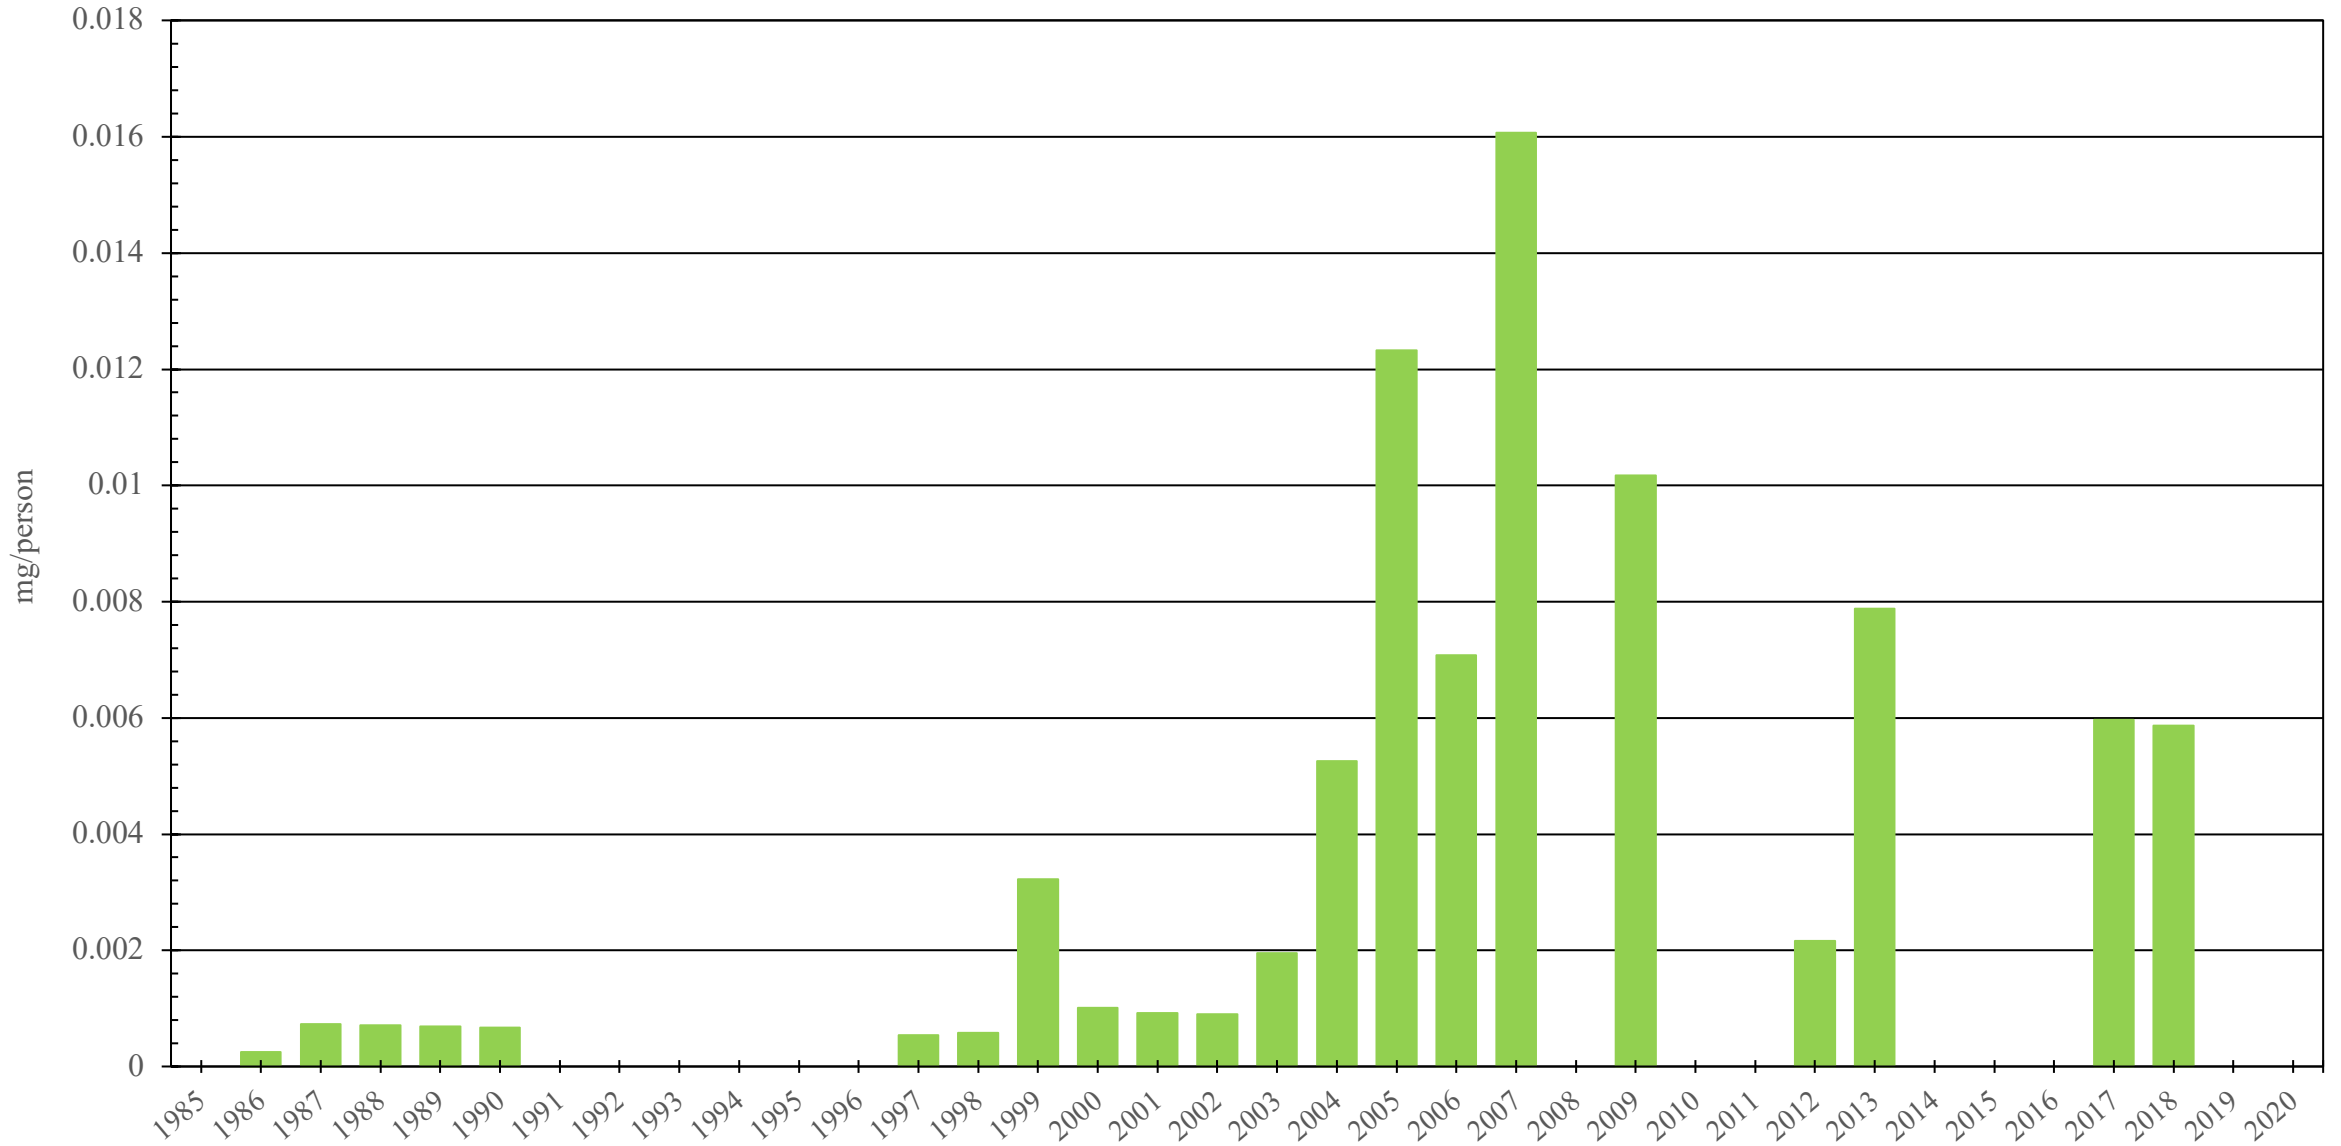

Libya

Fentanyl Consumption (mg/person), 1985 - 2020

Sources: International Narcotics Control Board (data); The World Bank (population)

Created by: Walther Global Palliative Care & Supportive Oncology, Indiana University Simon Comprehensive Cancer Center, 2022