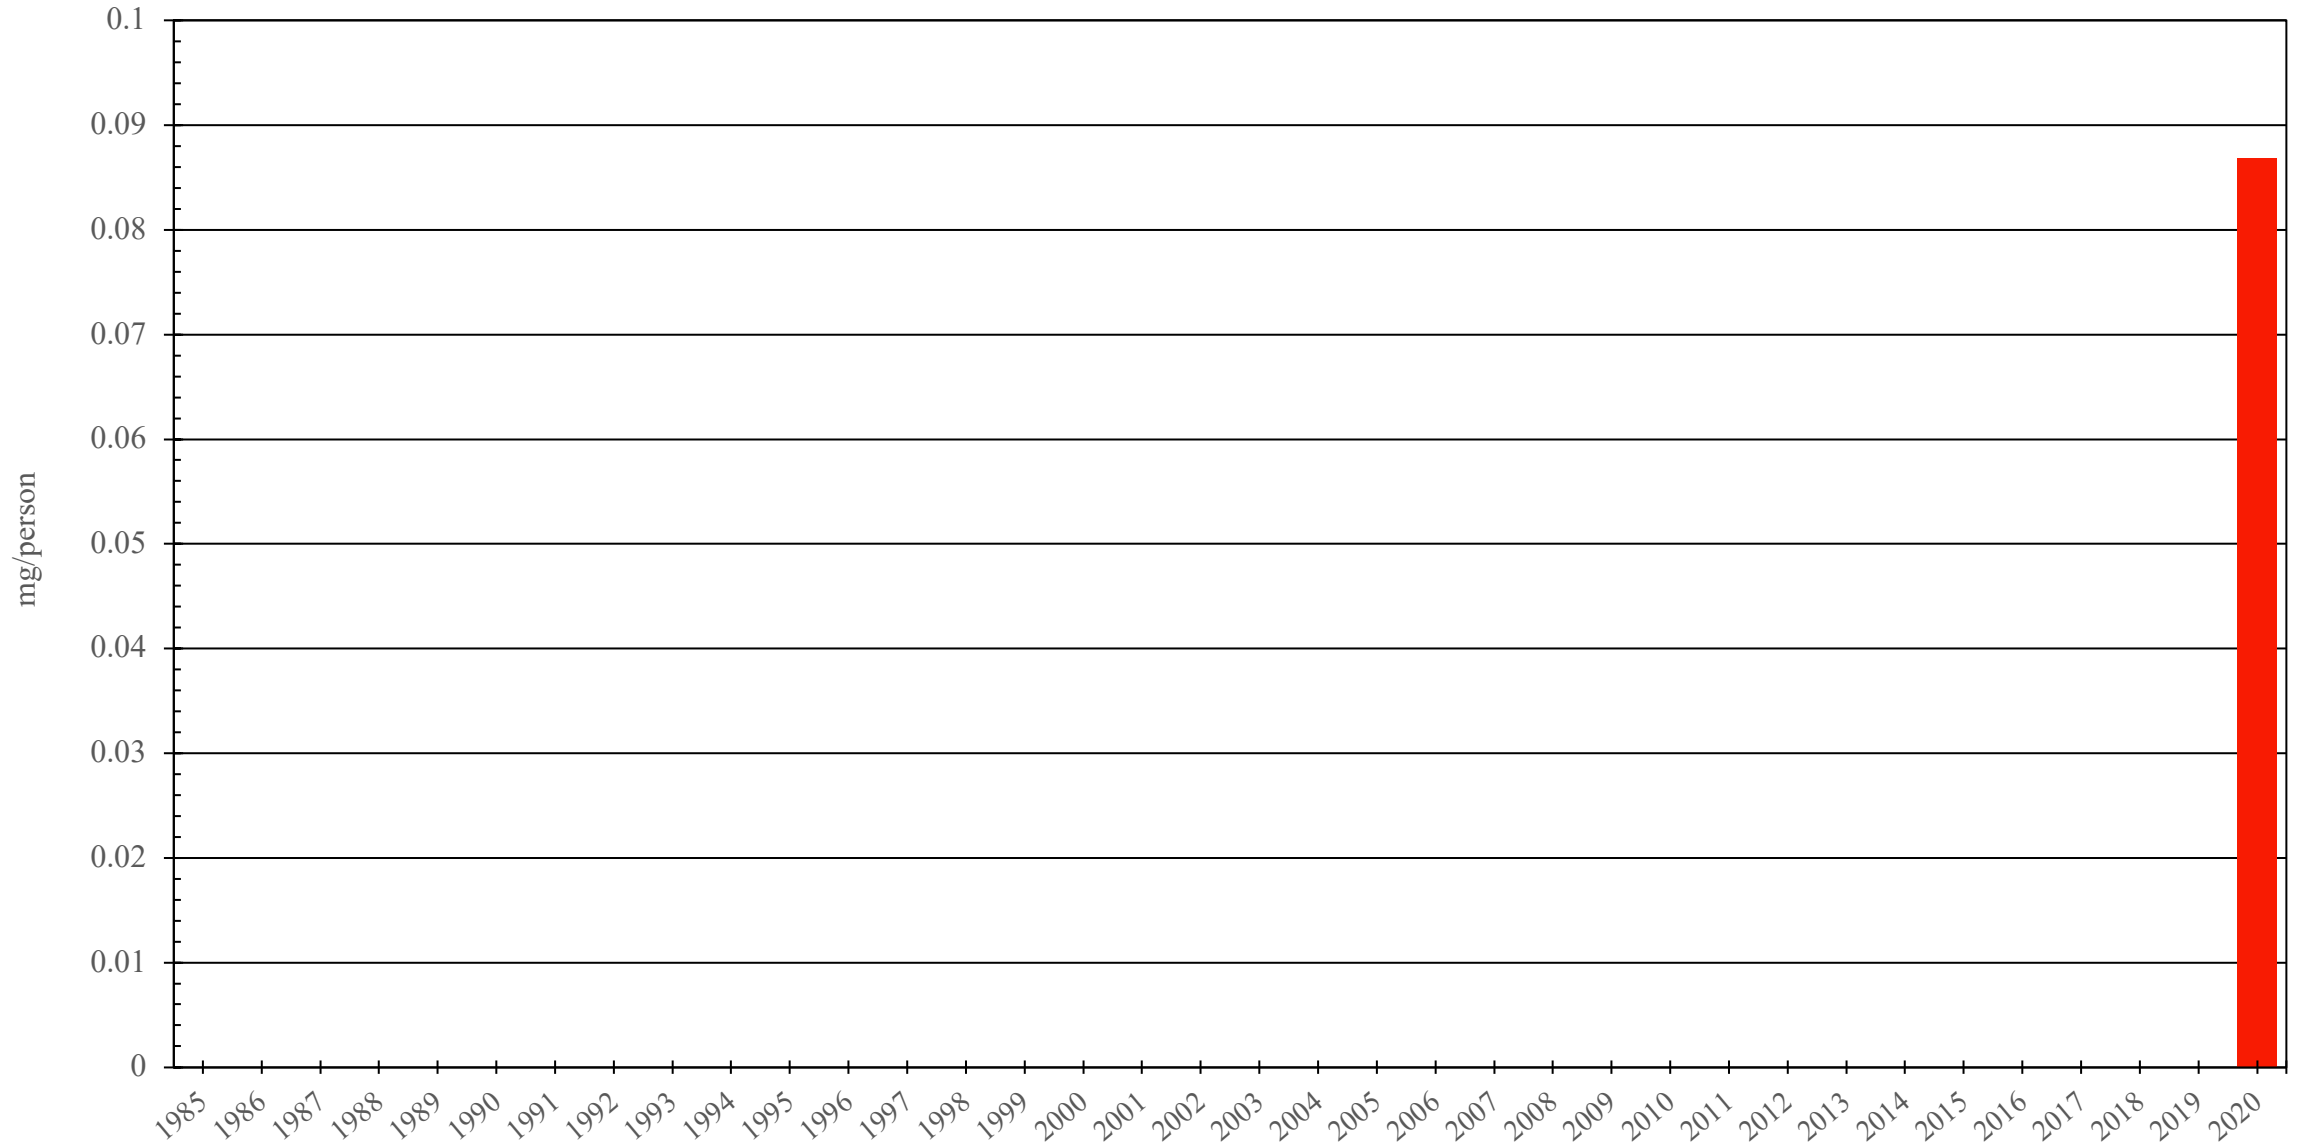

Liberia

Morphine Consumption (mg/person), 1985 - 2020

Sources: International Narcotics Control Board (data); The World Bank (population)

Created by: Walther Global Palliative Care & Supportive Oncology, Indiana University Simon Comprehensive Cancer Center, 2022