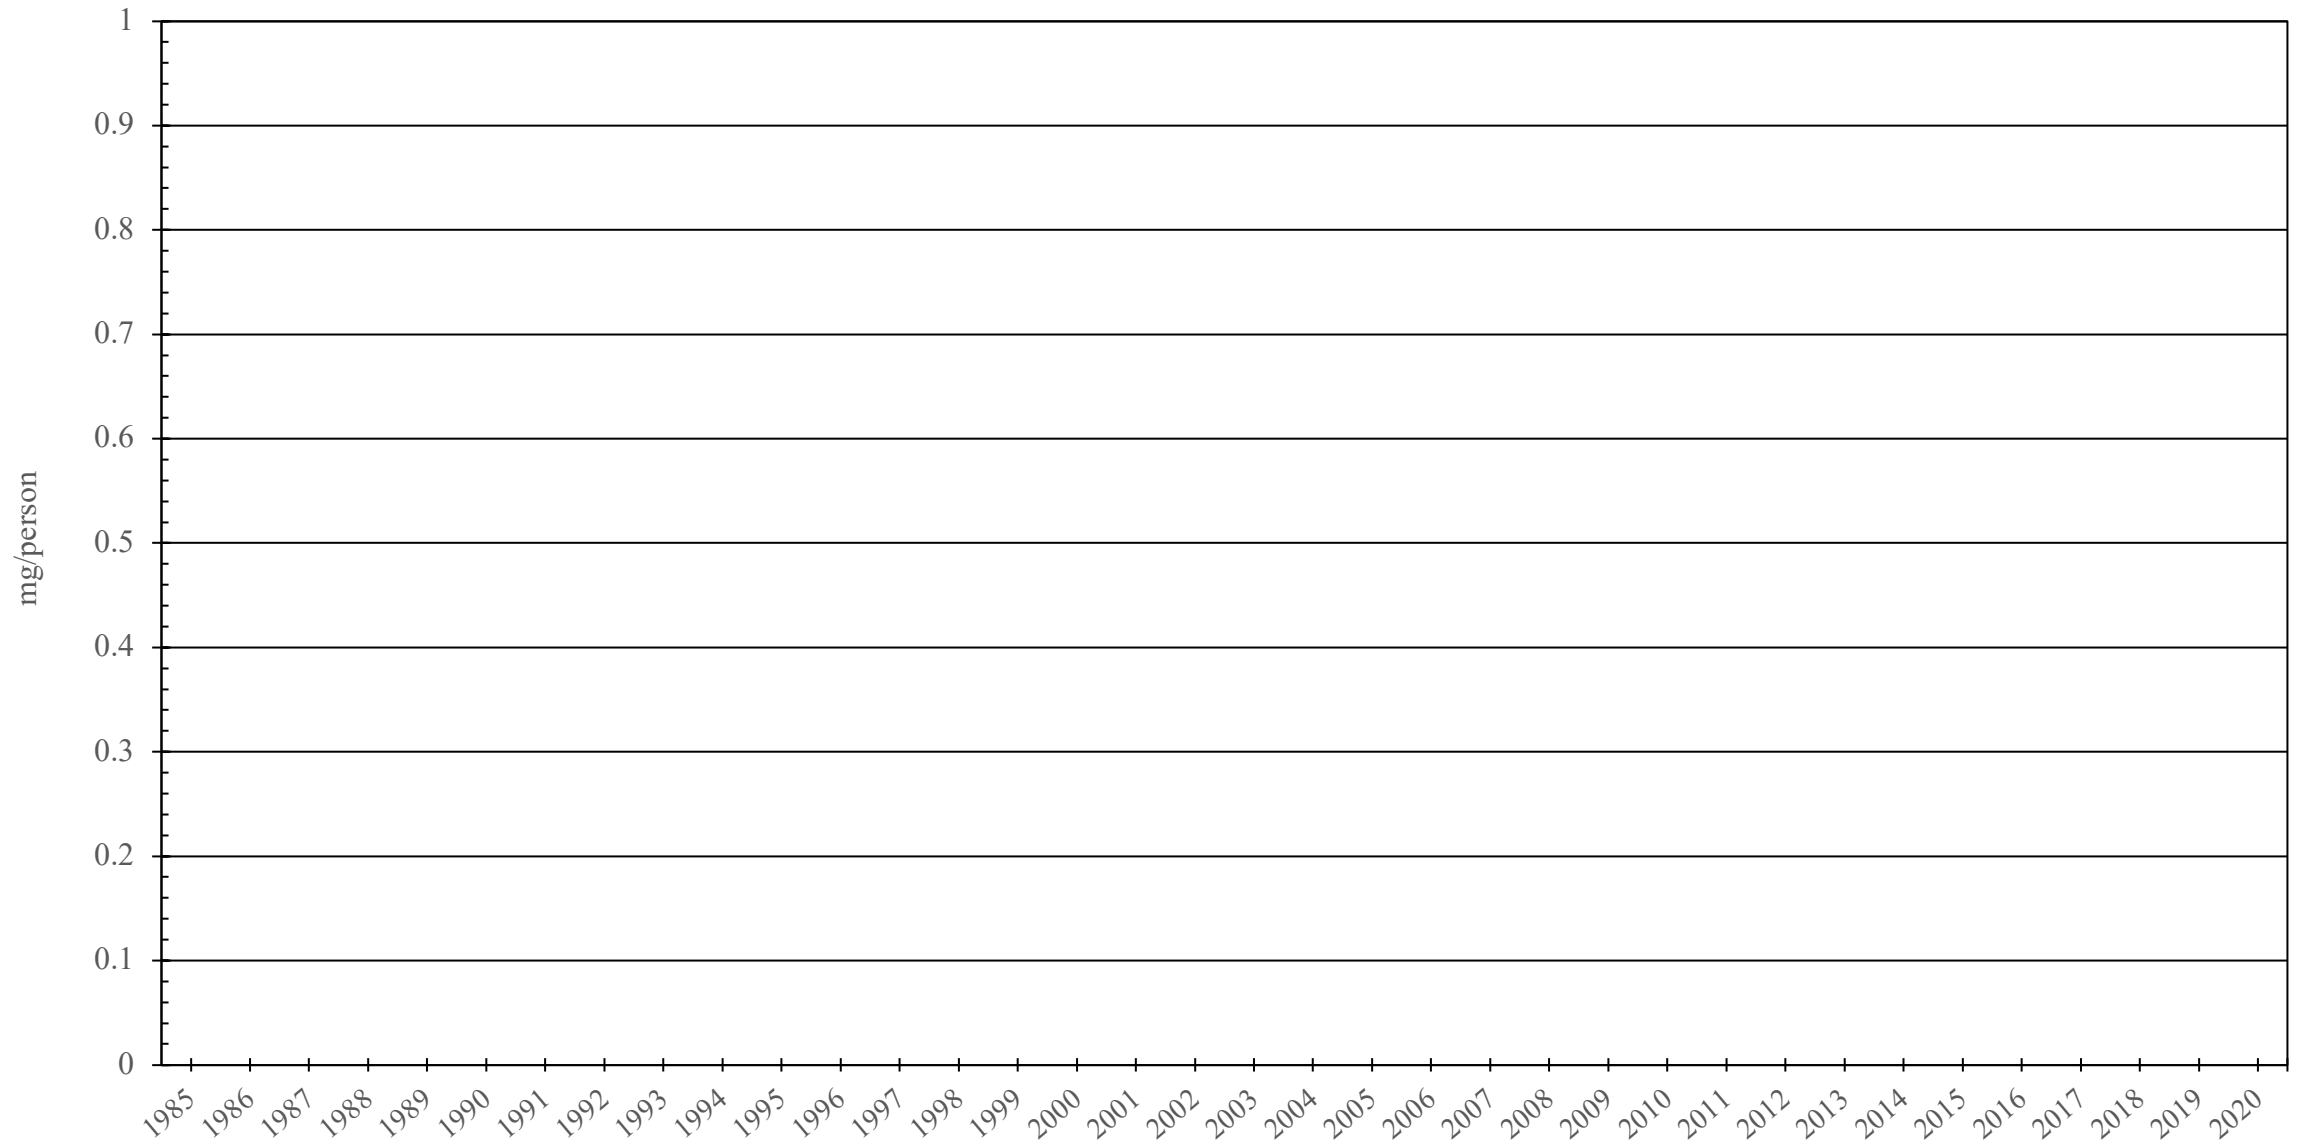

Liberia

Codeine Consumption (mg/person), 1985 - 2020

Sources: International Narcotics Control Board (data); The World Bank (population)

Created by: Walther Global Palliative Care & Supportive Oncology, Indiana University Simon Comprehensive Cancer Center, 2022