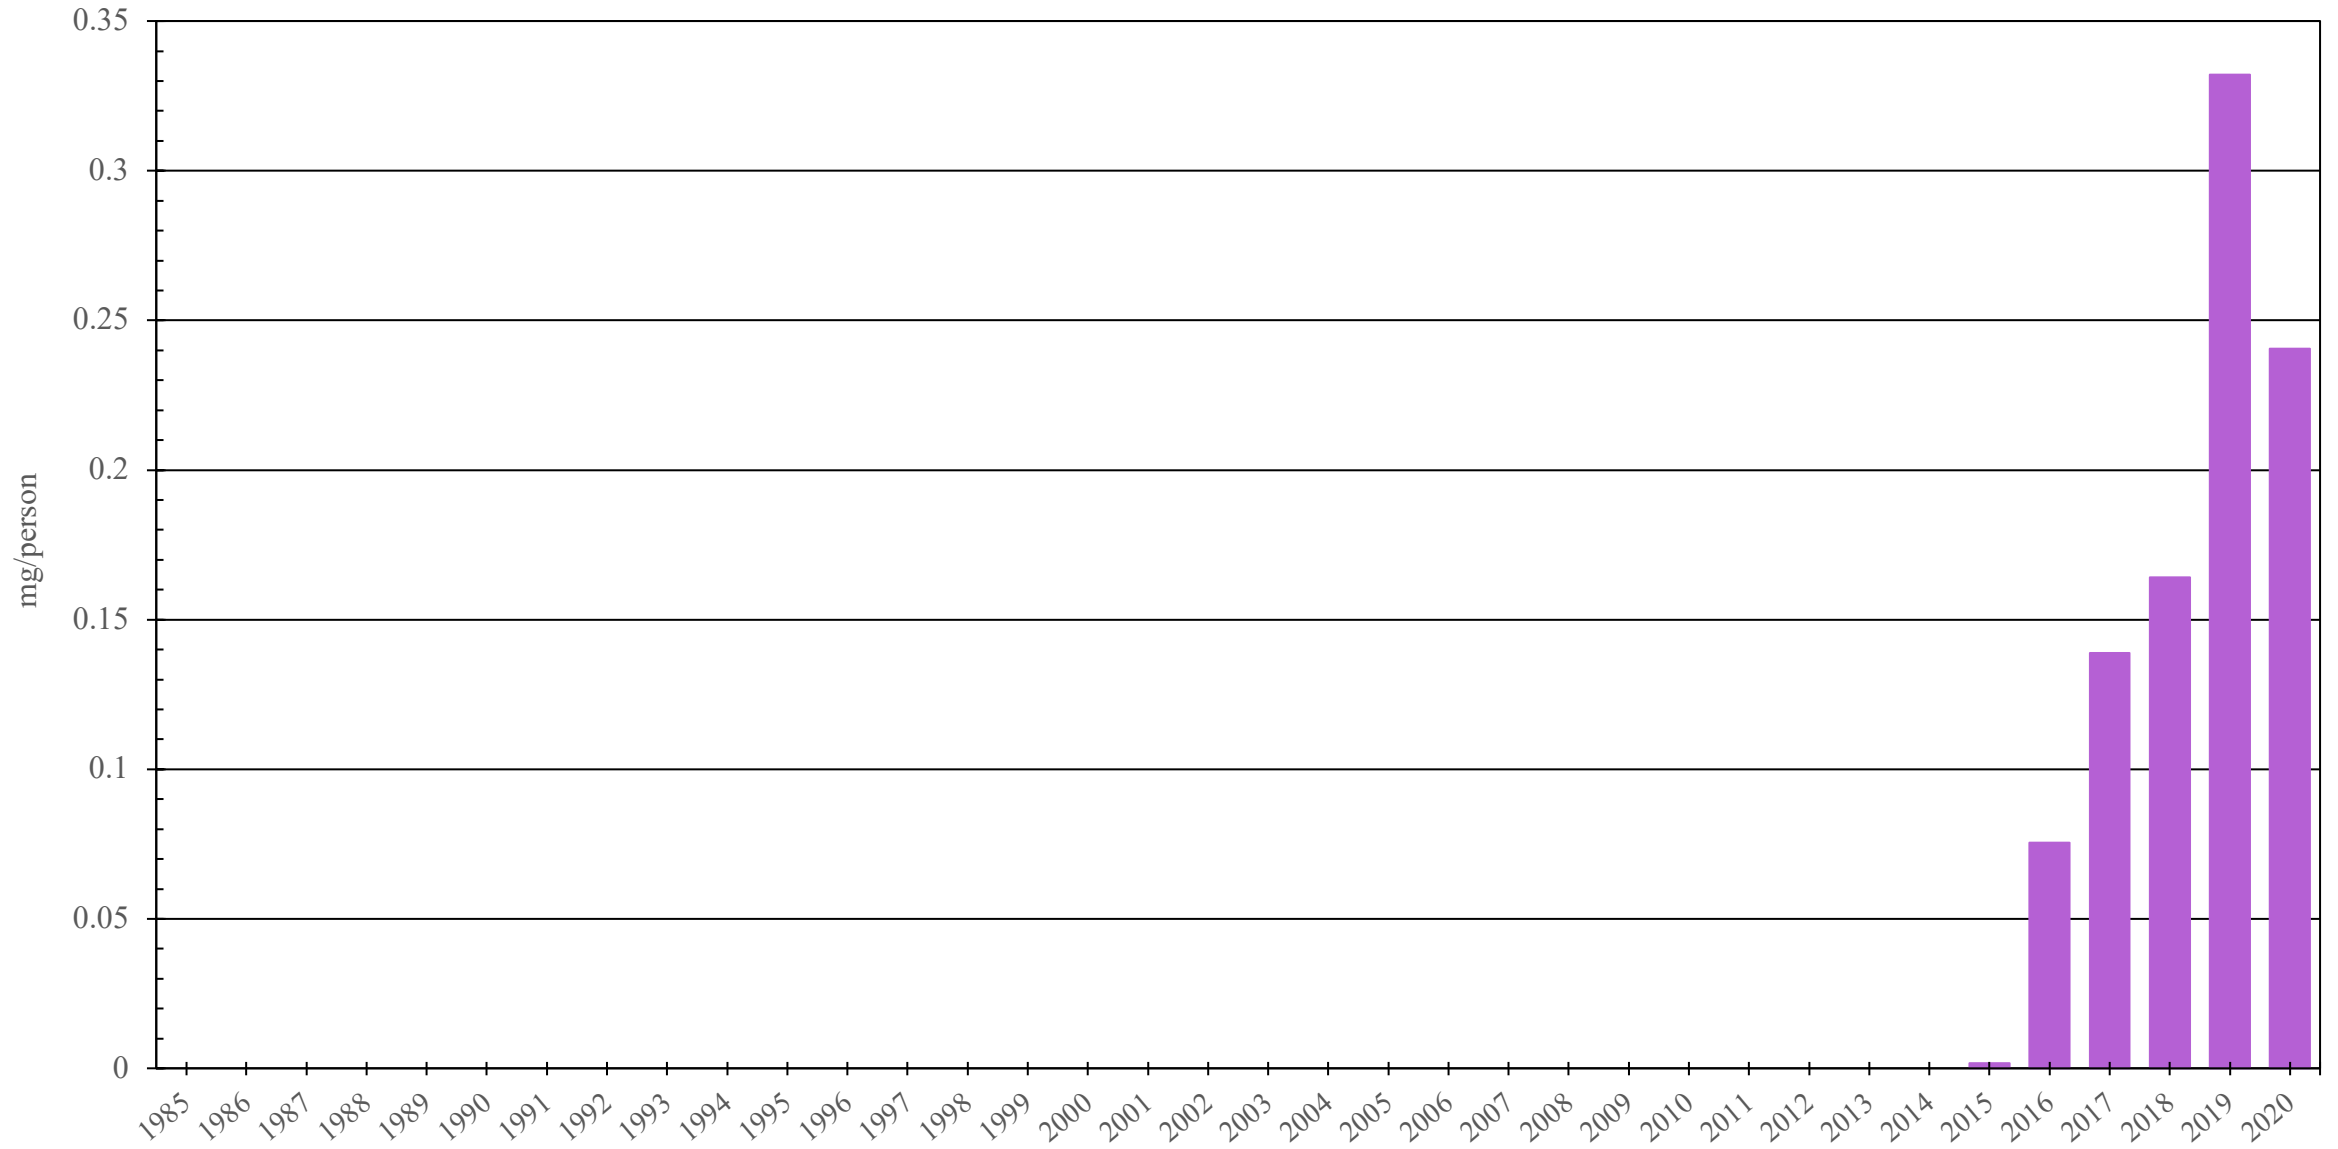

# Lebanon

Oxycodone Consumption (mg/person), 1985 - 2020

Sources: International Narcotics Control Board (data); The World Bank (population)

Created by: Walther Global Palliative Care & Supportive Oncology, Indiana University Simon Comprehensive Cancer Center, 2022