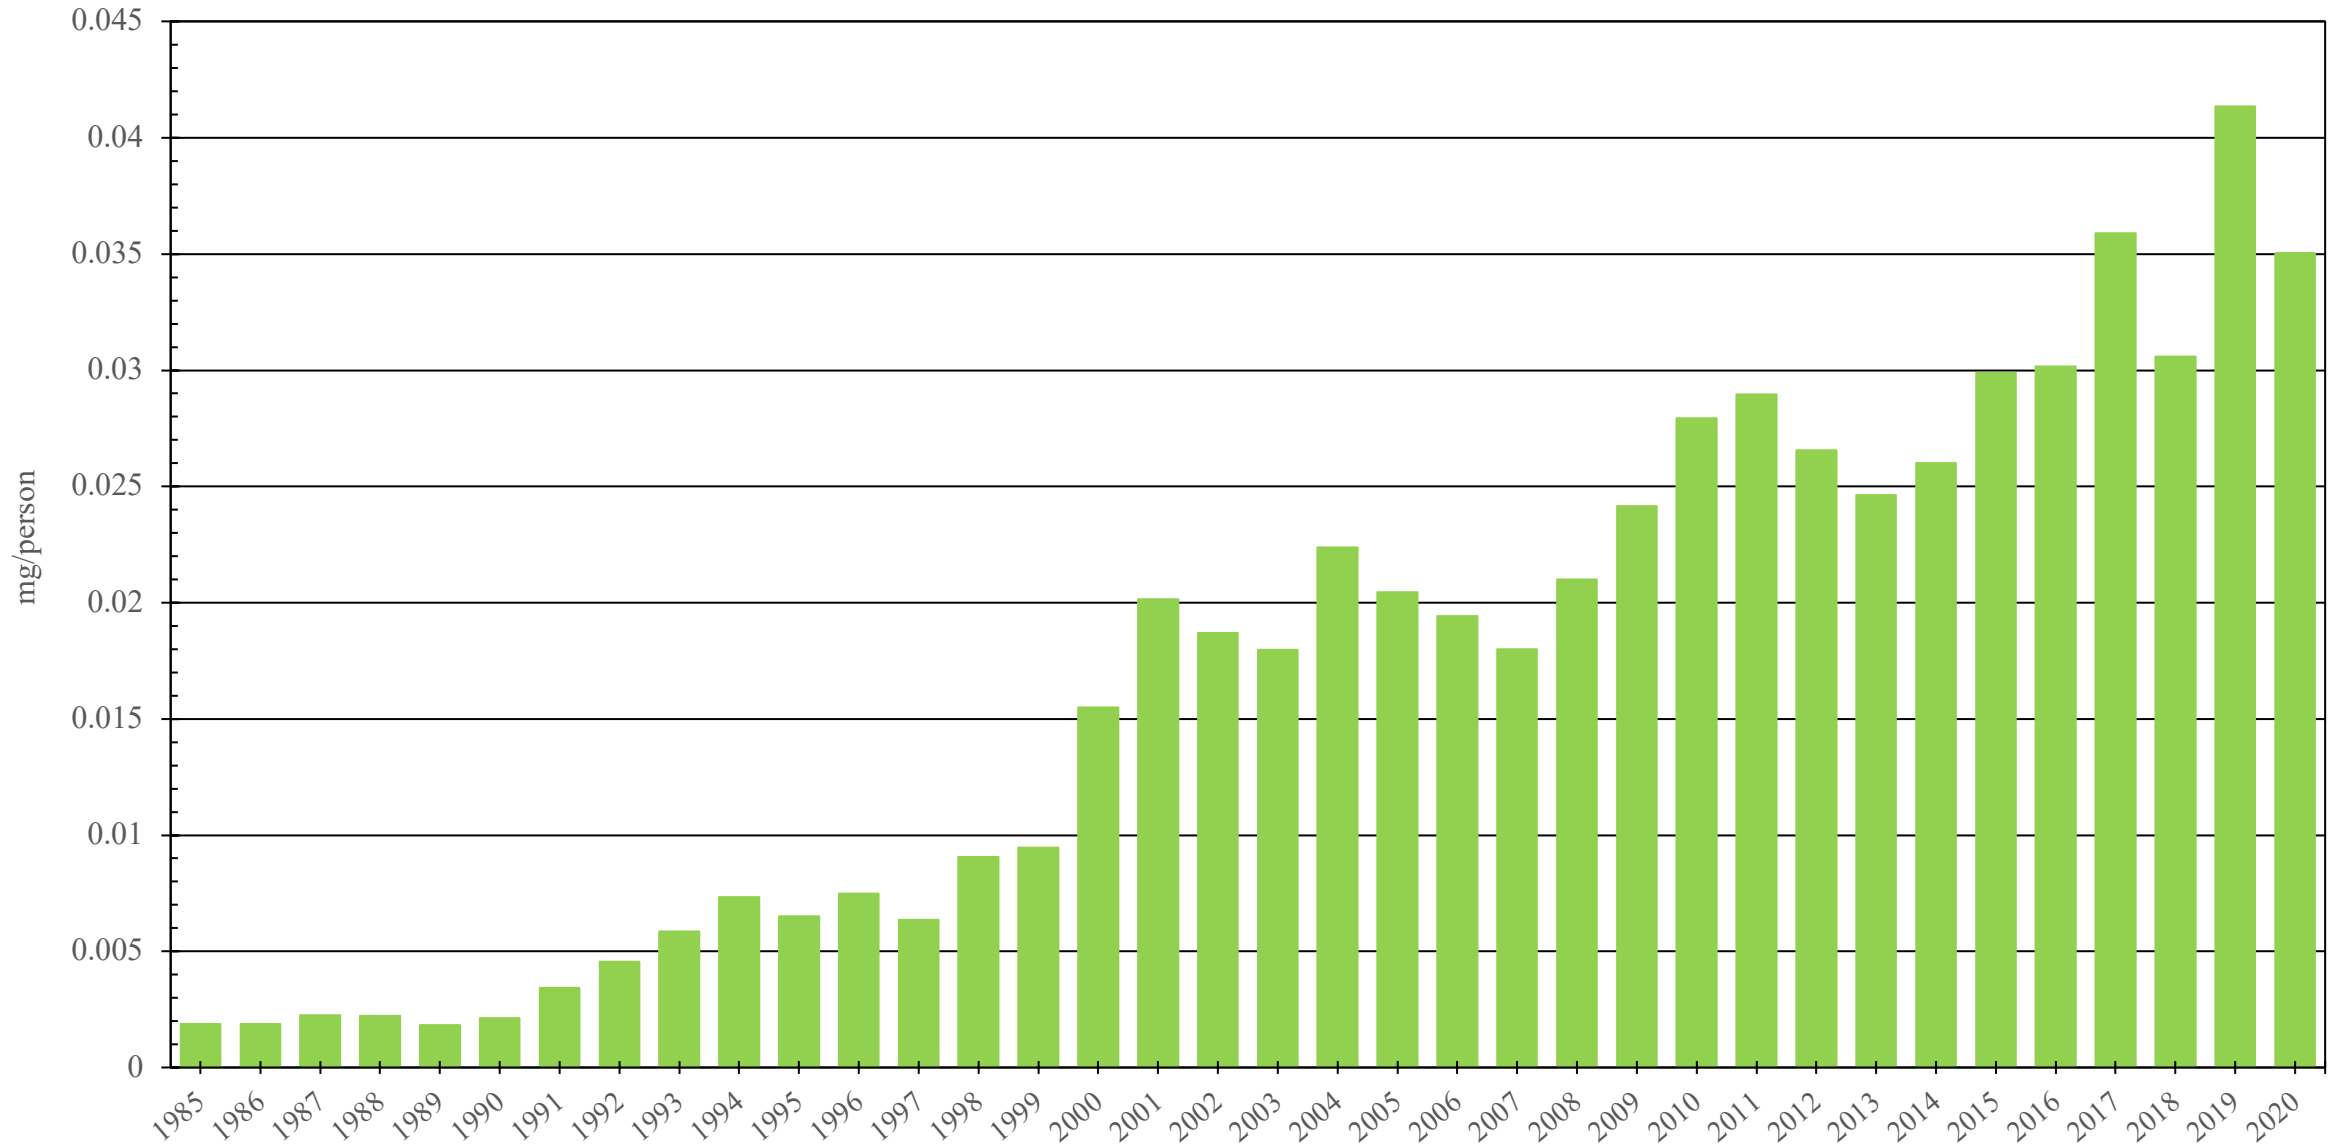

Lebanon

Fentanyl Consumption (mg/person), 1985 - 2020

Sources: International Narcotics Control Board (data); The World Bank (population)

Created by: Walther Global Palliative Care & Supportive Oncology, Indiana University Simon Comprehensive Cancer Center, 2022