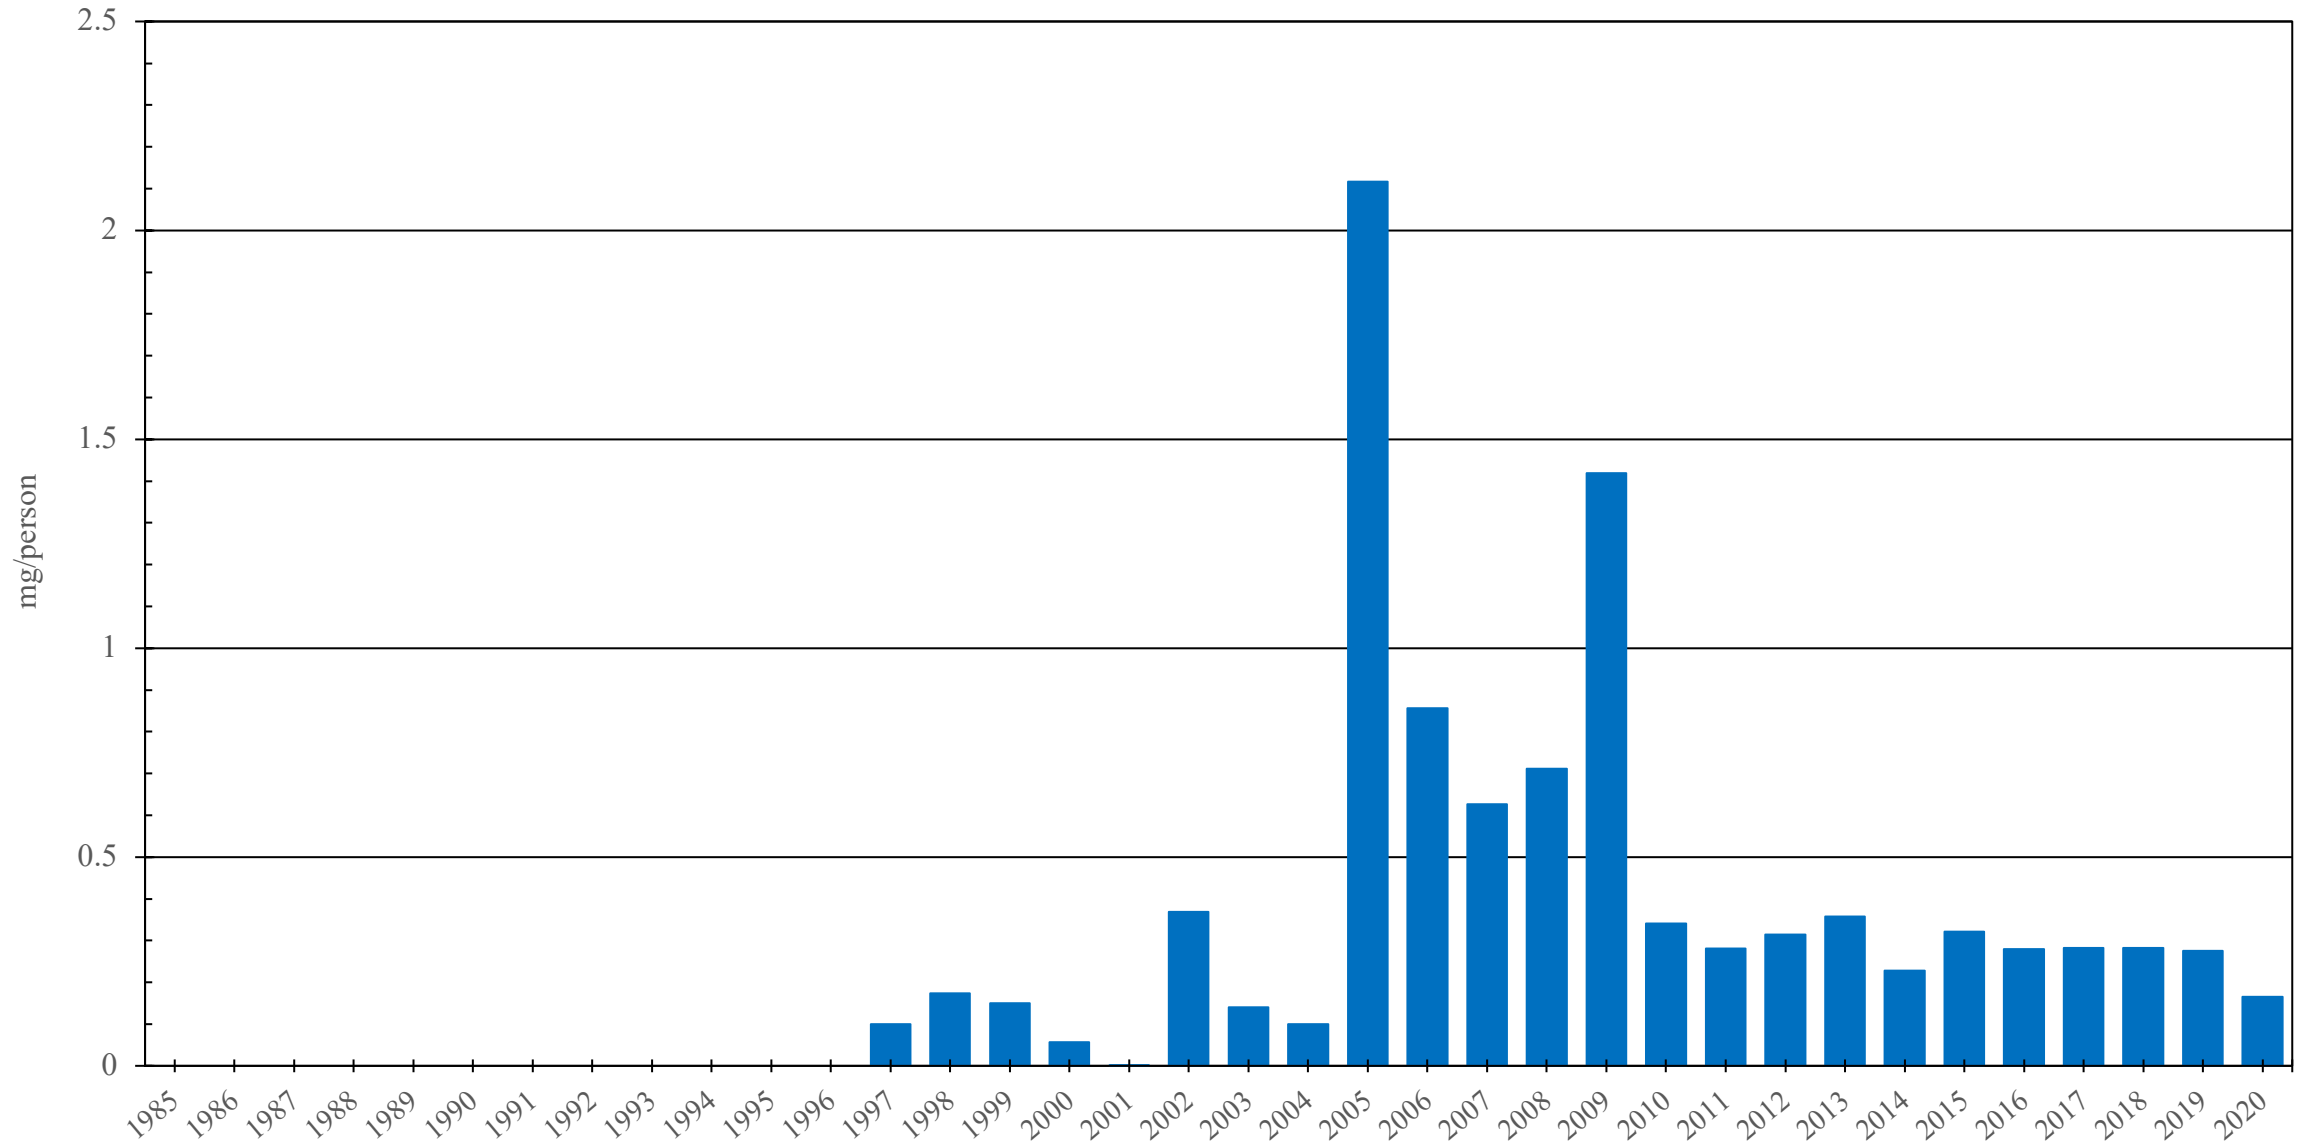

# Latvia

Pethidine Consumption (mg/person), 1985 - 2020

Sources: International Narcotics Control Board (data); The World Bank (population)

Created by: Walther Global Palliative Care & Supportive Oncology, Indiana University Simon Comprehensive Cancer Center, 2022