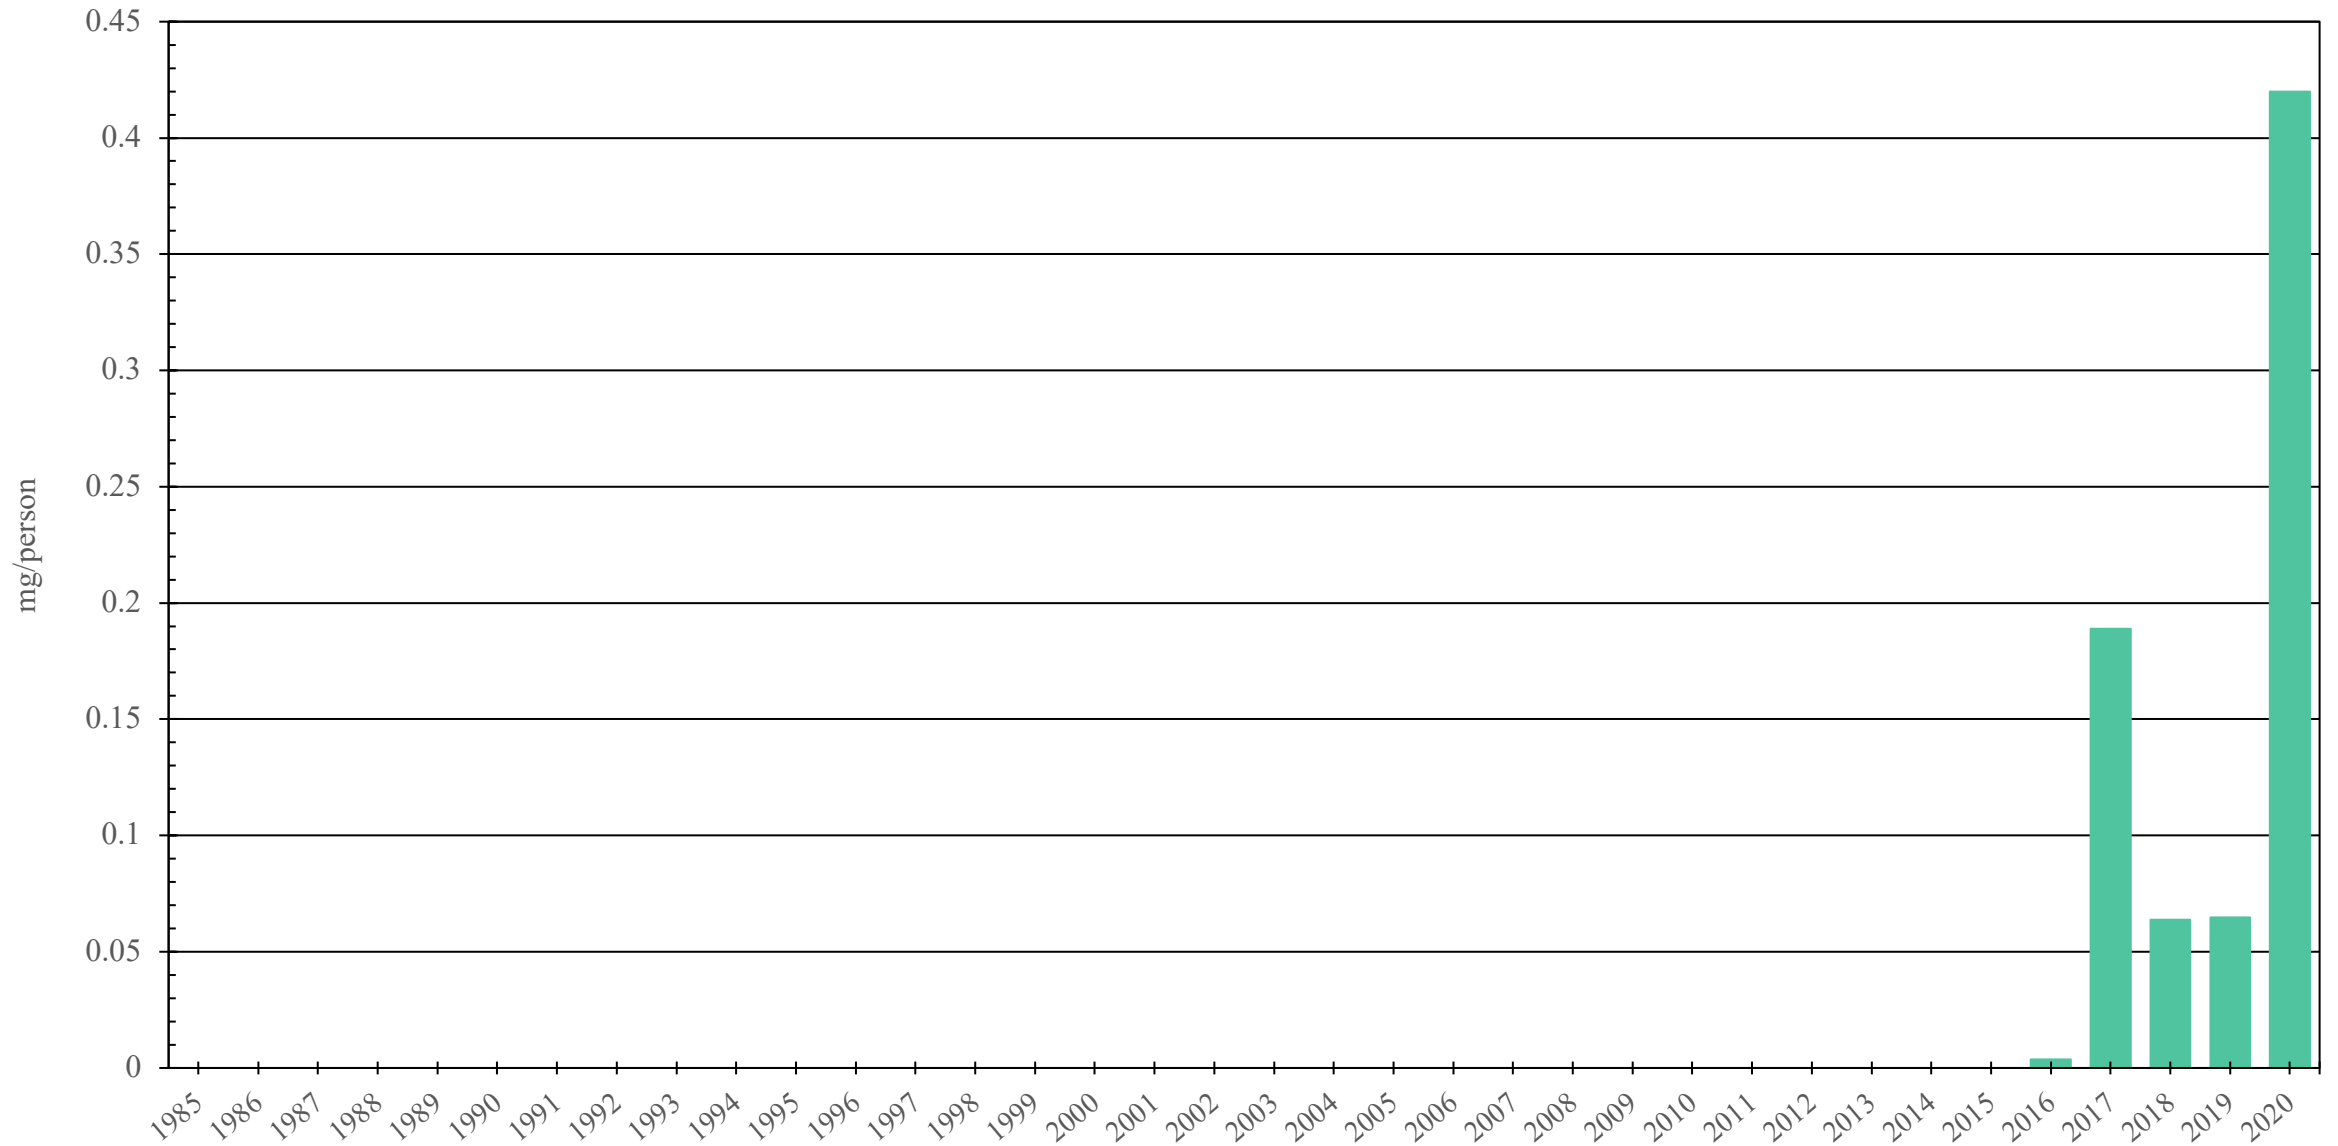

Latvia

Hydromorphone Consumption (mg/person), 1985 - 2020

Sources: International Narcotics Control Board (data); The World Bank (population)

Created by: Walther Global Palliative Care & Supportive Oncology, Indiana University Simon Comprehensive Cancer Center, 2022