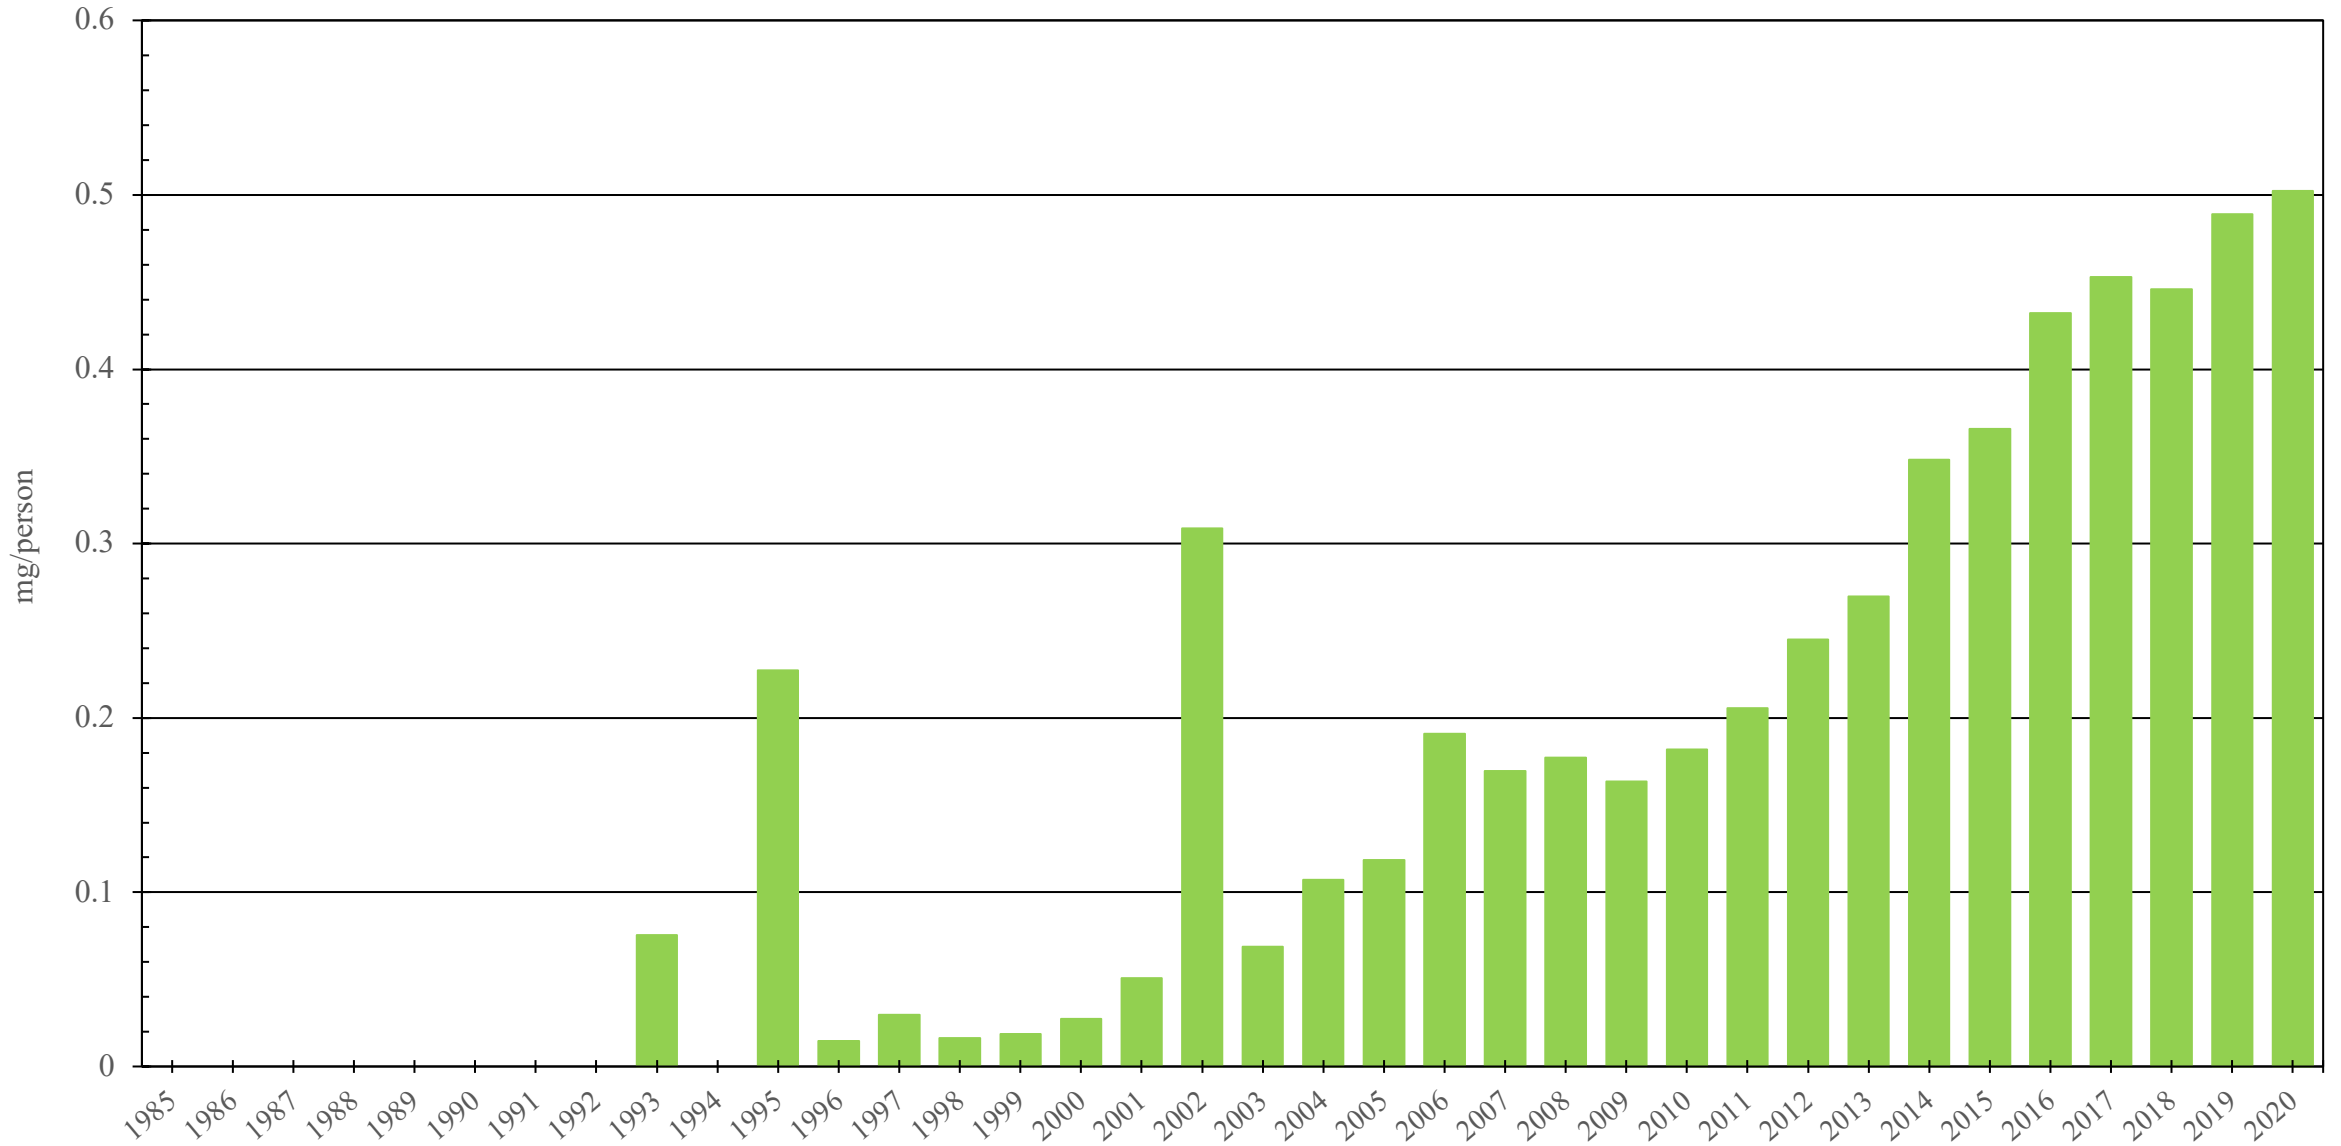

Latvia

Fentanyl Consumption (mg/person), 1985 - 2020

Sources: International Narcotics Control Board (data); The World Bank (population)

Created by: Walther Global Palliative Care & Supportive Oncology, Indiana University Simon Comprehensive Cancer Center, 2022