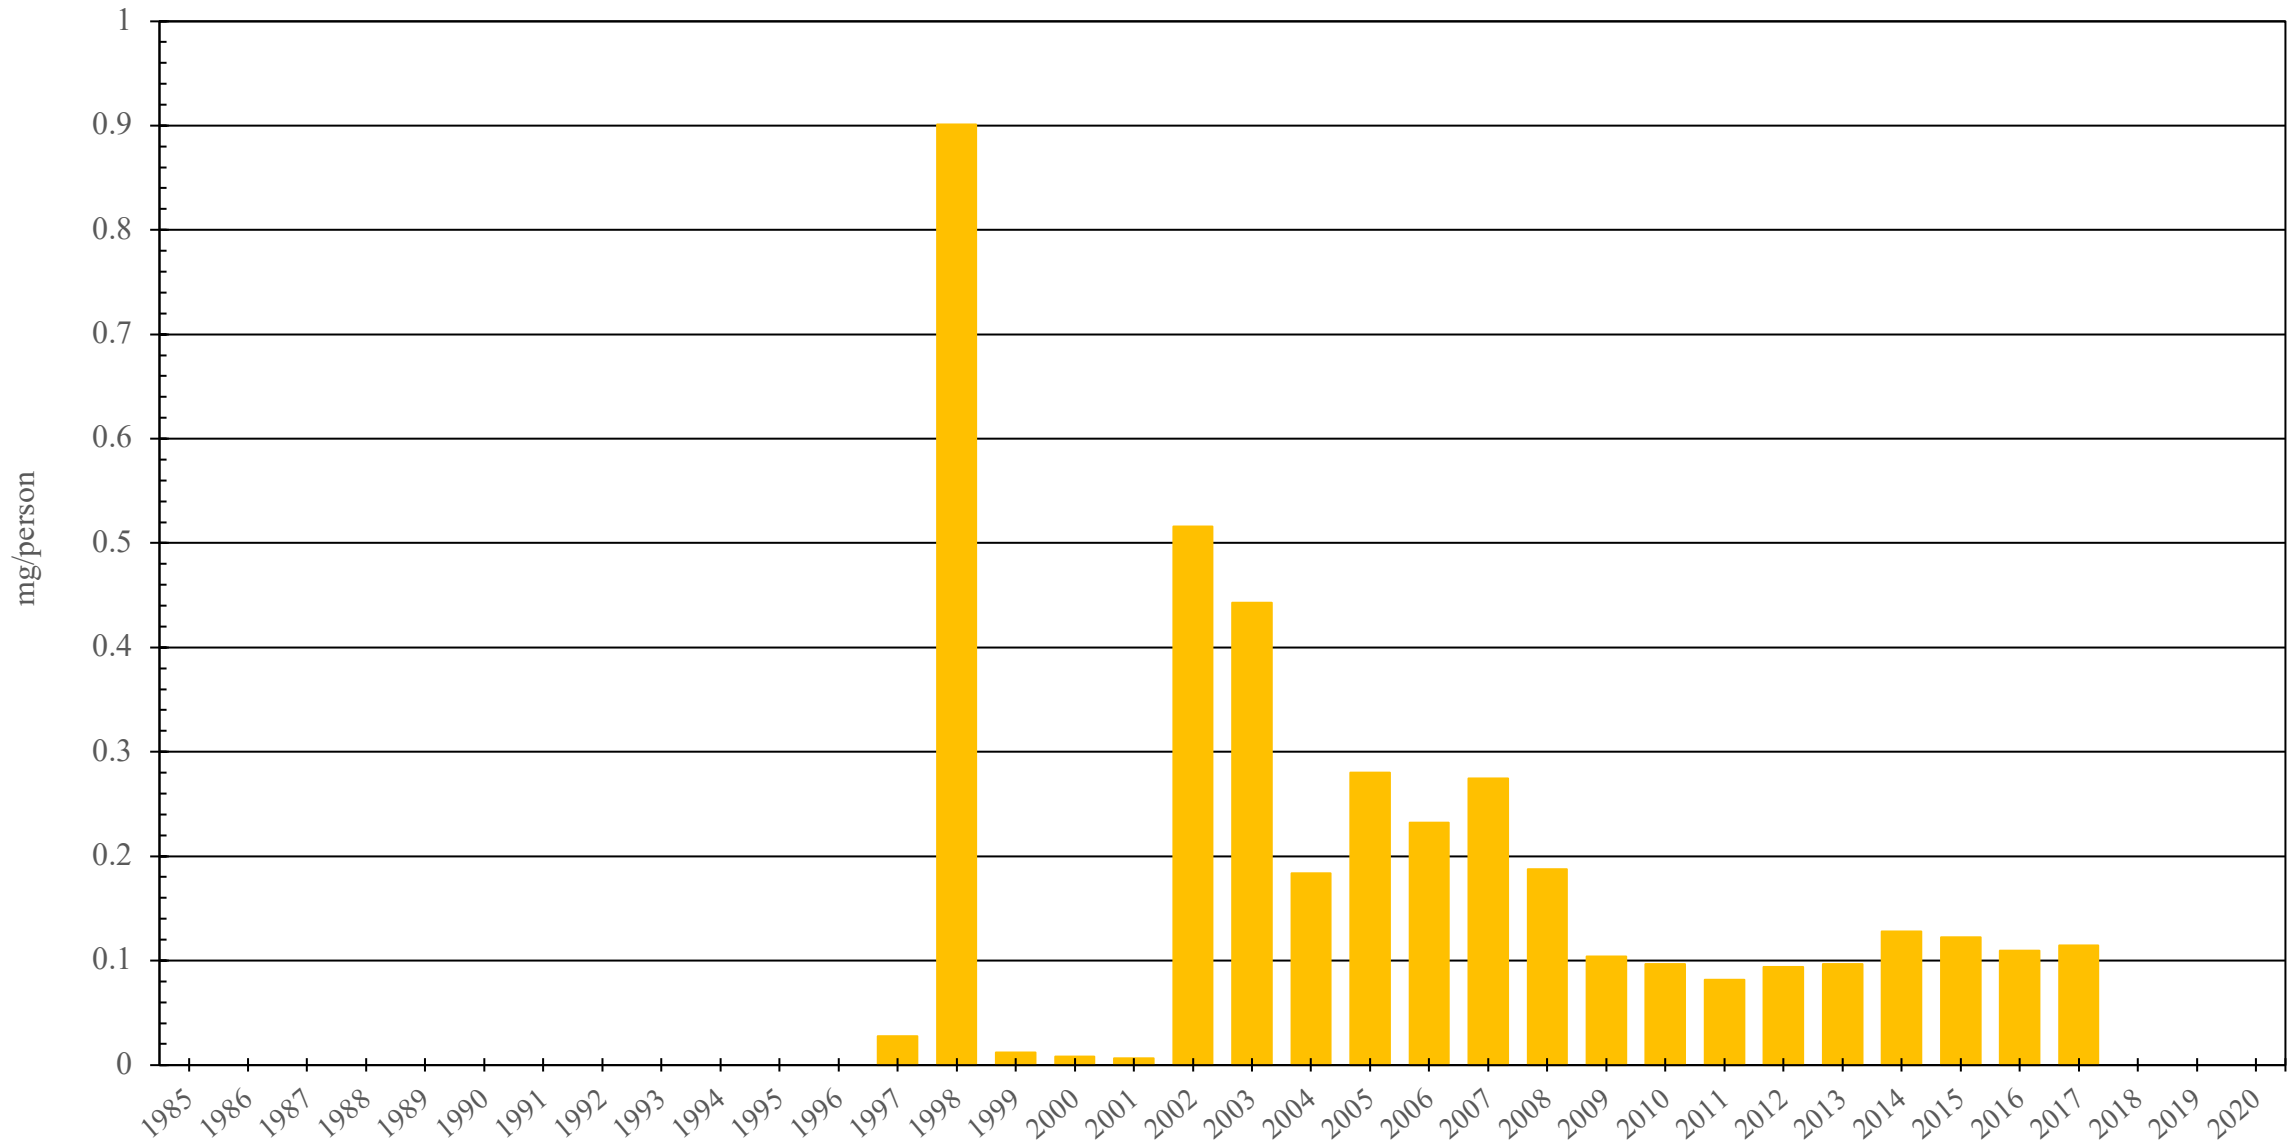

Latvia

Codeine Consumption (mg/person), 1985 - 2020

Sources: International Narcotics Control Board (data); The World Bank (population)
Created by: Walther Global Palliative Care & Supportive Oncology, Indiana University Simon Comprehensive Cancer Center, 2022