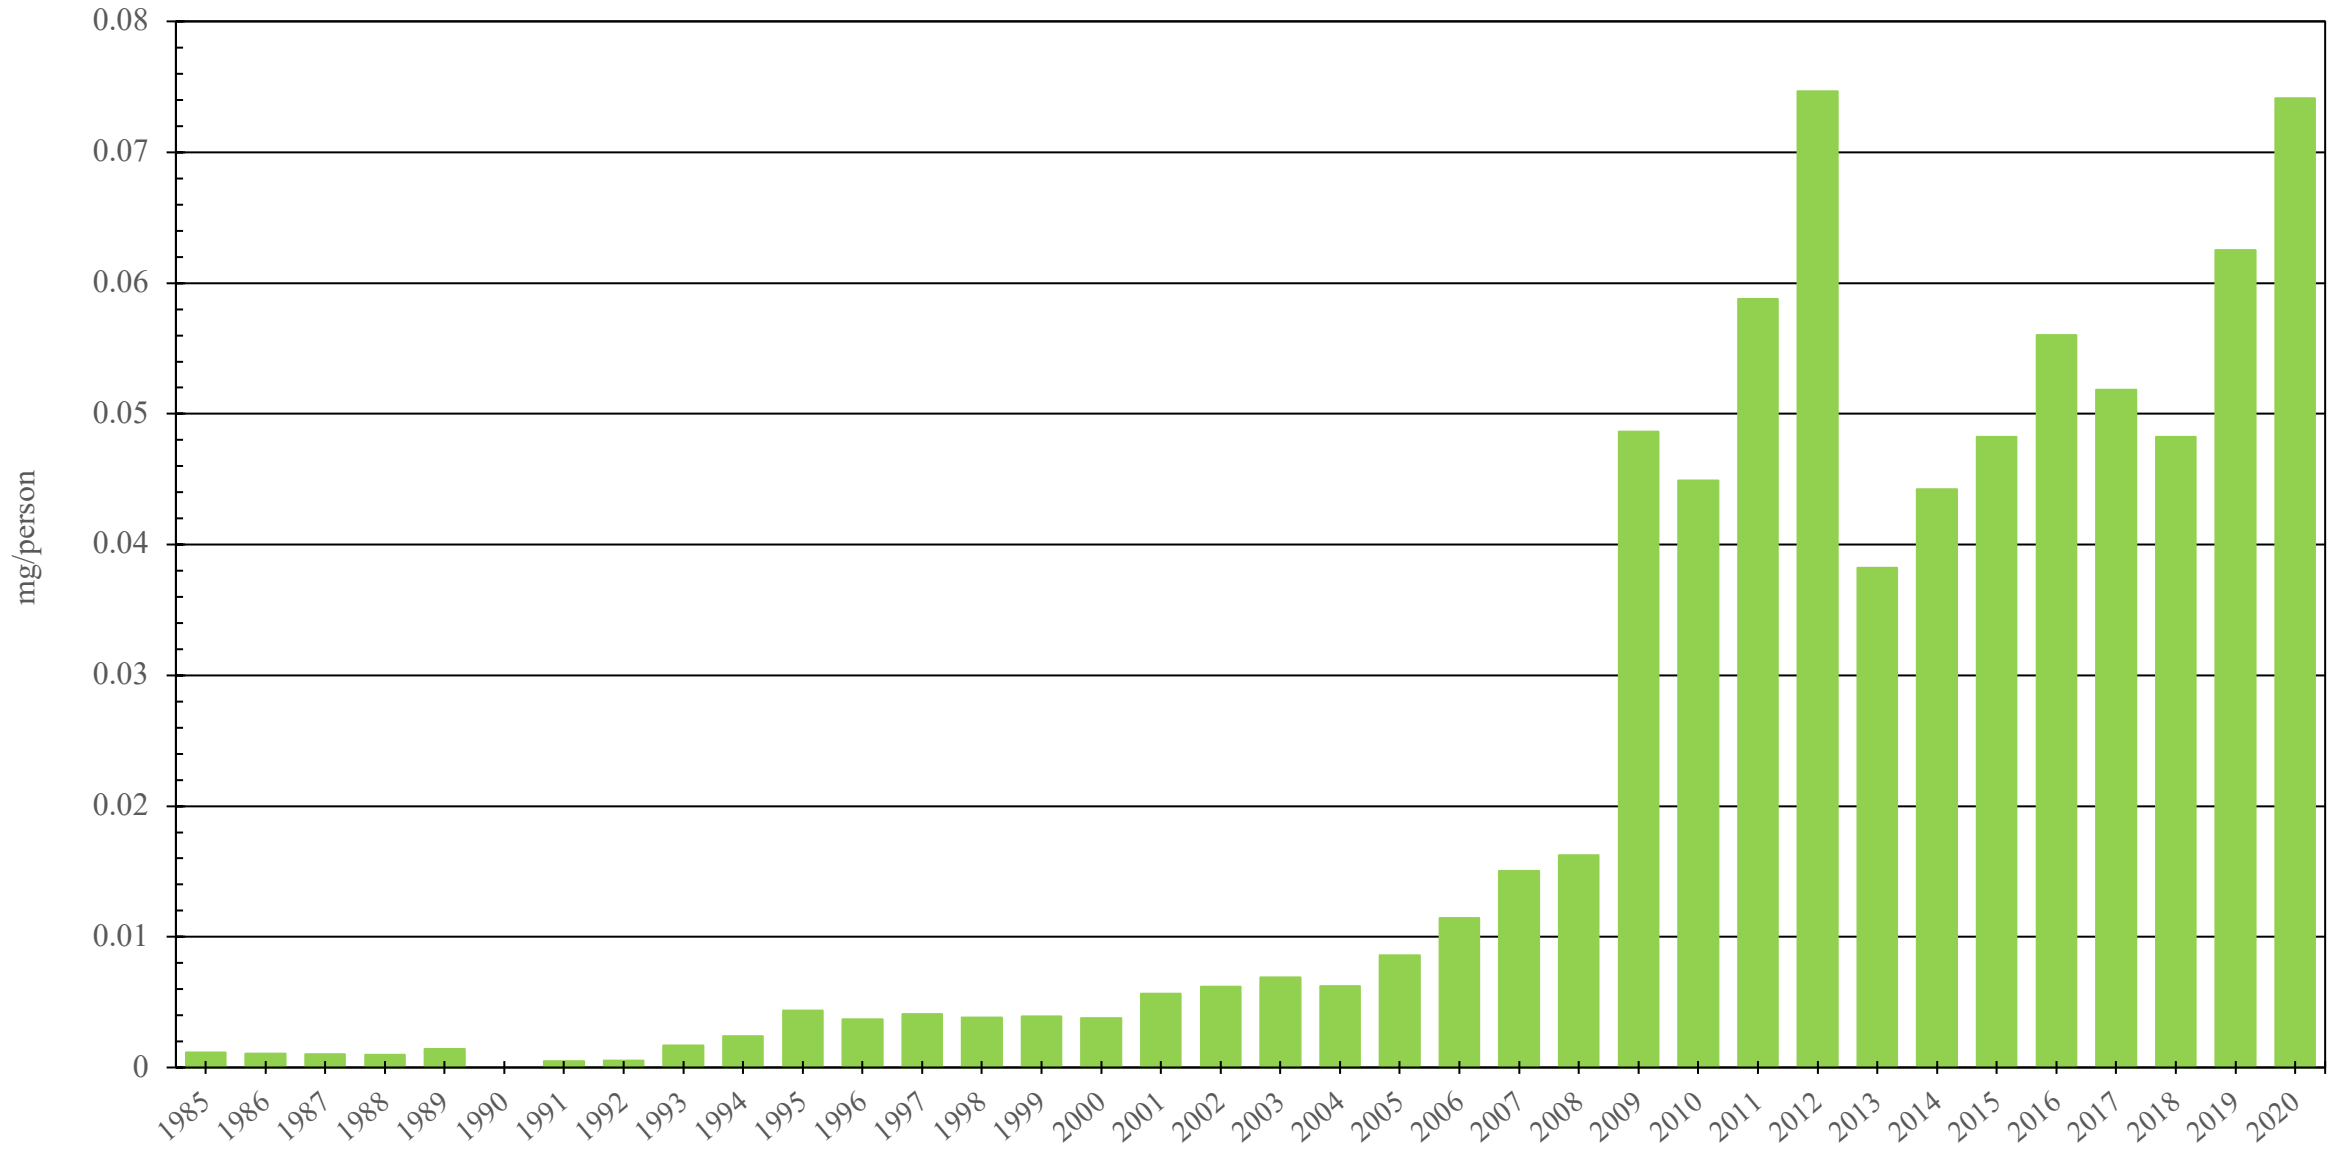

# Kuwait

Fentanyl Consumption (mg/person), 1985 - 2020

Sources: International Narcotics Control Board (data); The World Bank (population)

Created by: Walther Global Palliative Care & Supportive Oncology, Indiana University Simon Comprehensive Cancer Center, 2022