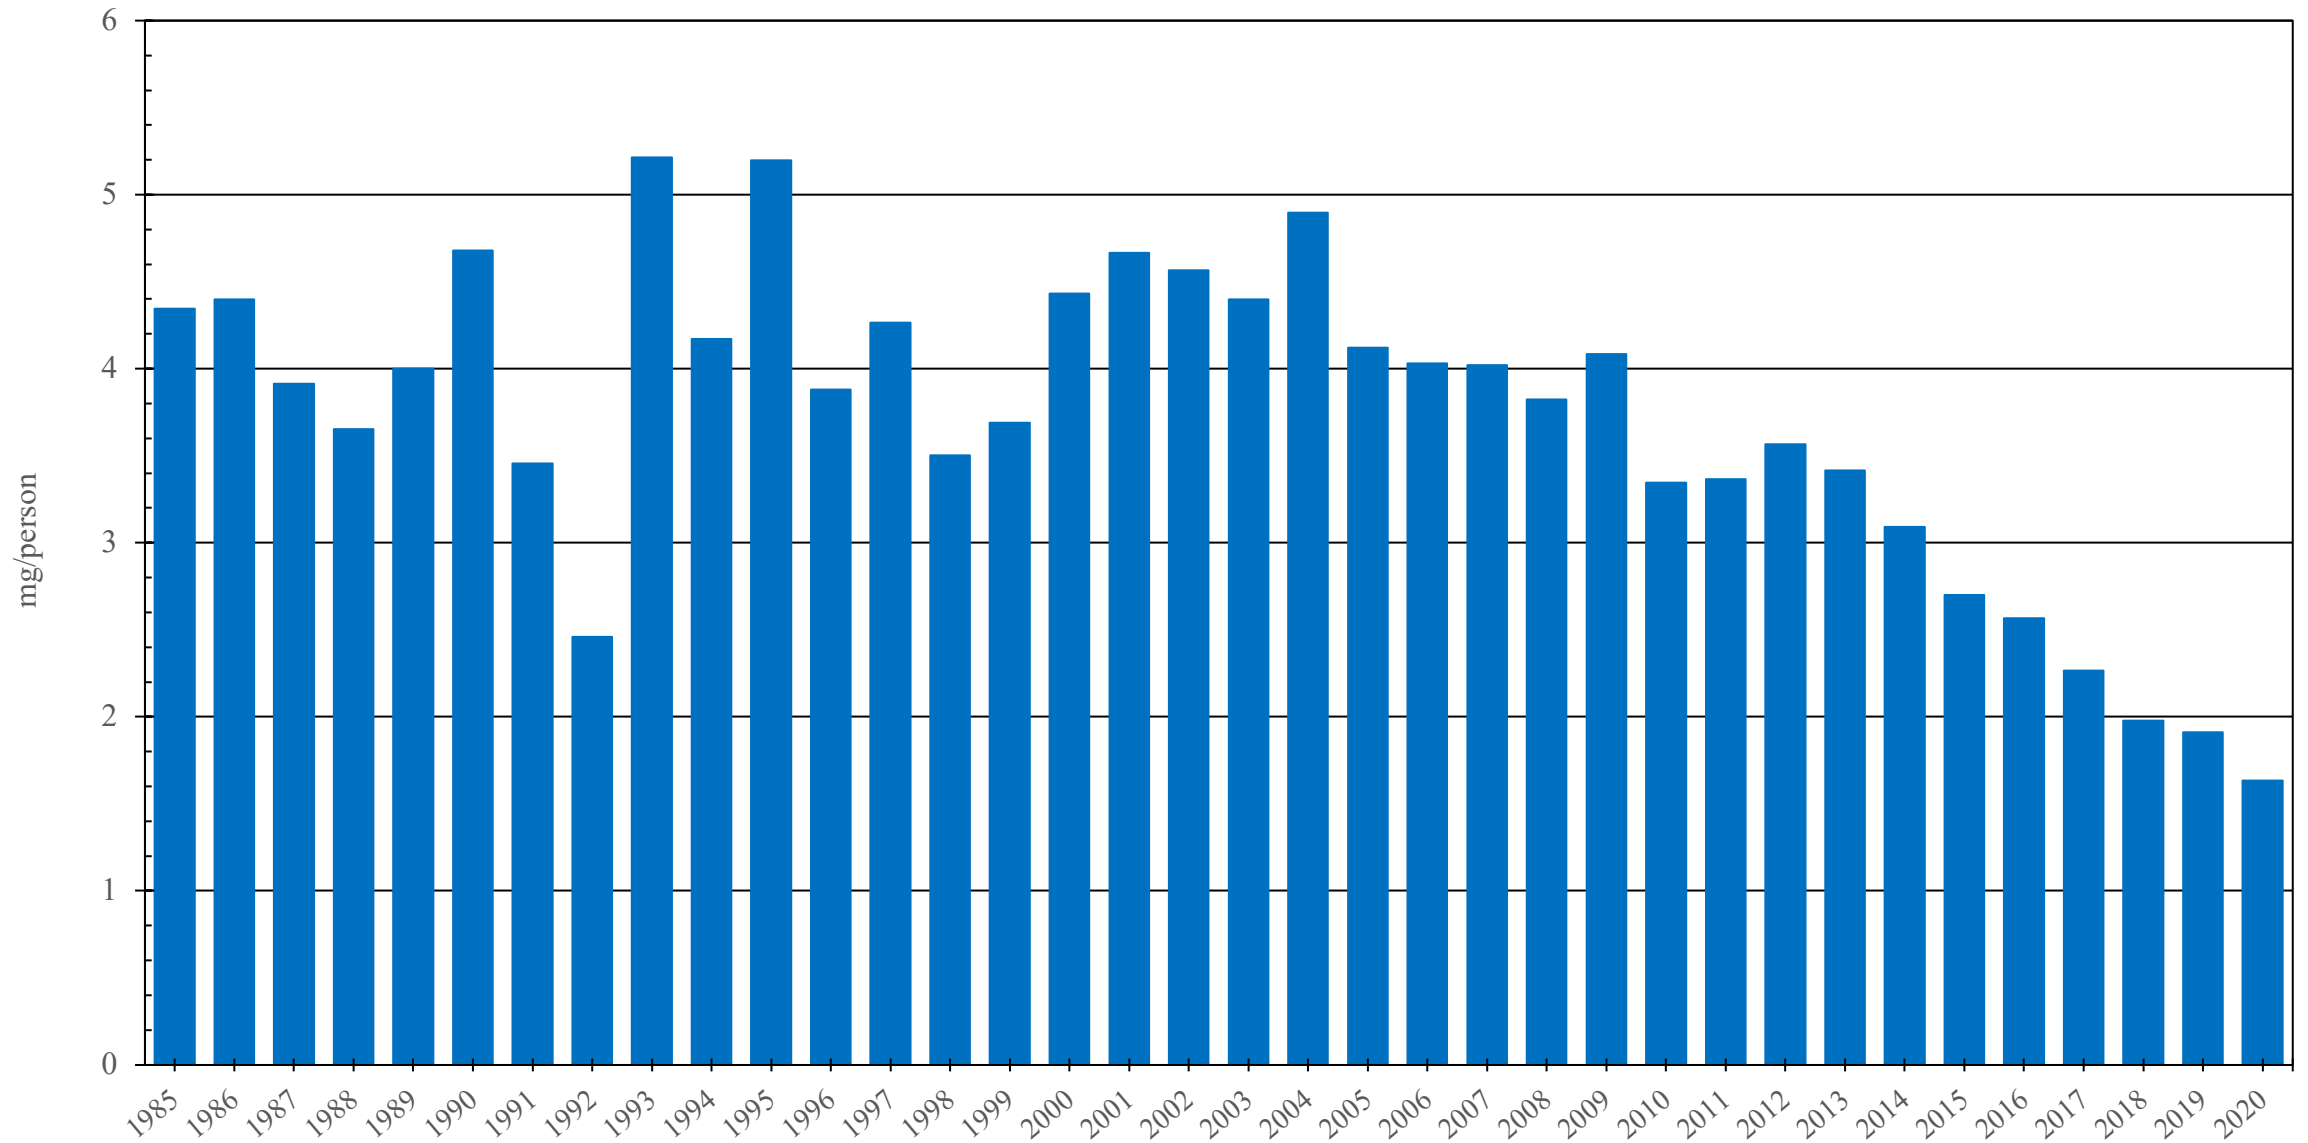

Jordan

Pethidine Consumption (mg/person), 1985 - 2020

Sources: International Narcotics Control Board (data); The World Bank (population)

Created by: Walther Global Palliative Care & Supportive Oncology, Indiana University Simon Comprehensive Cancer Center, 2022