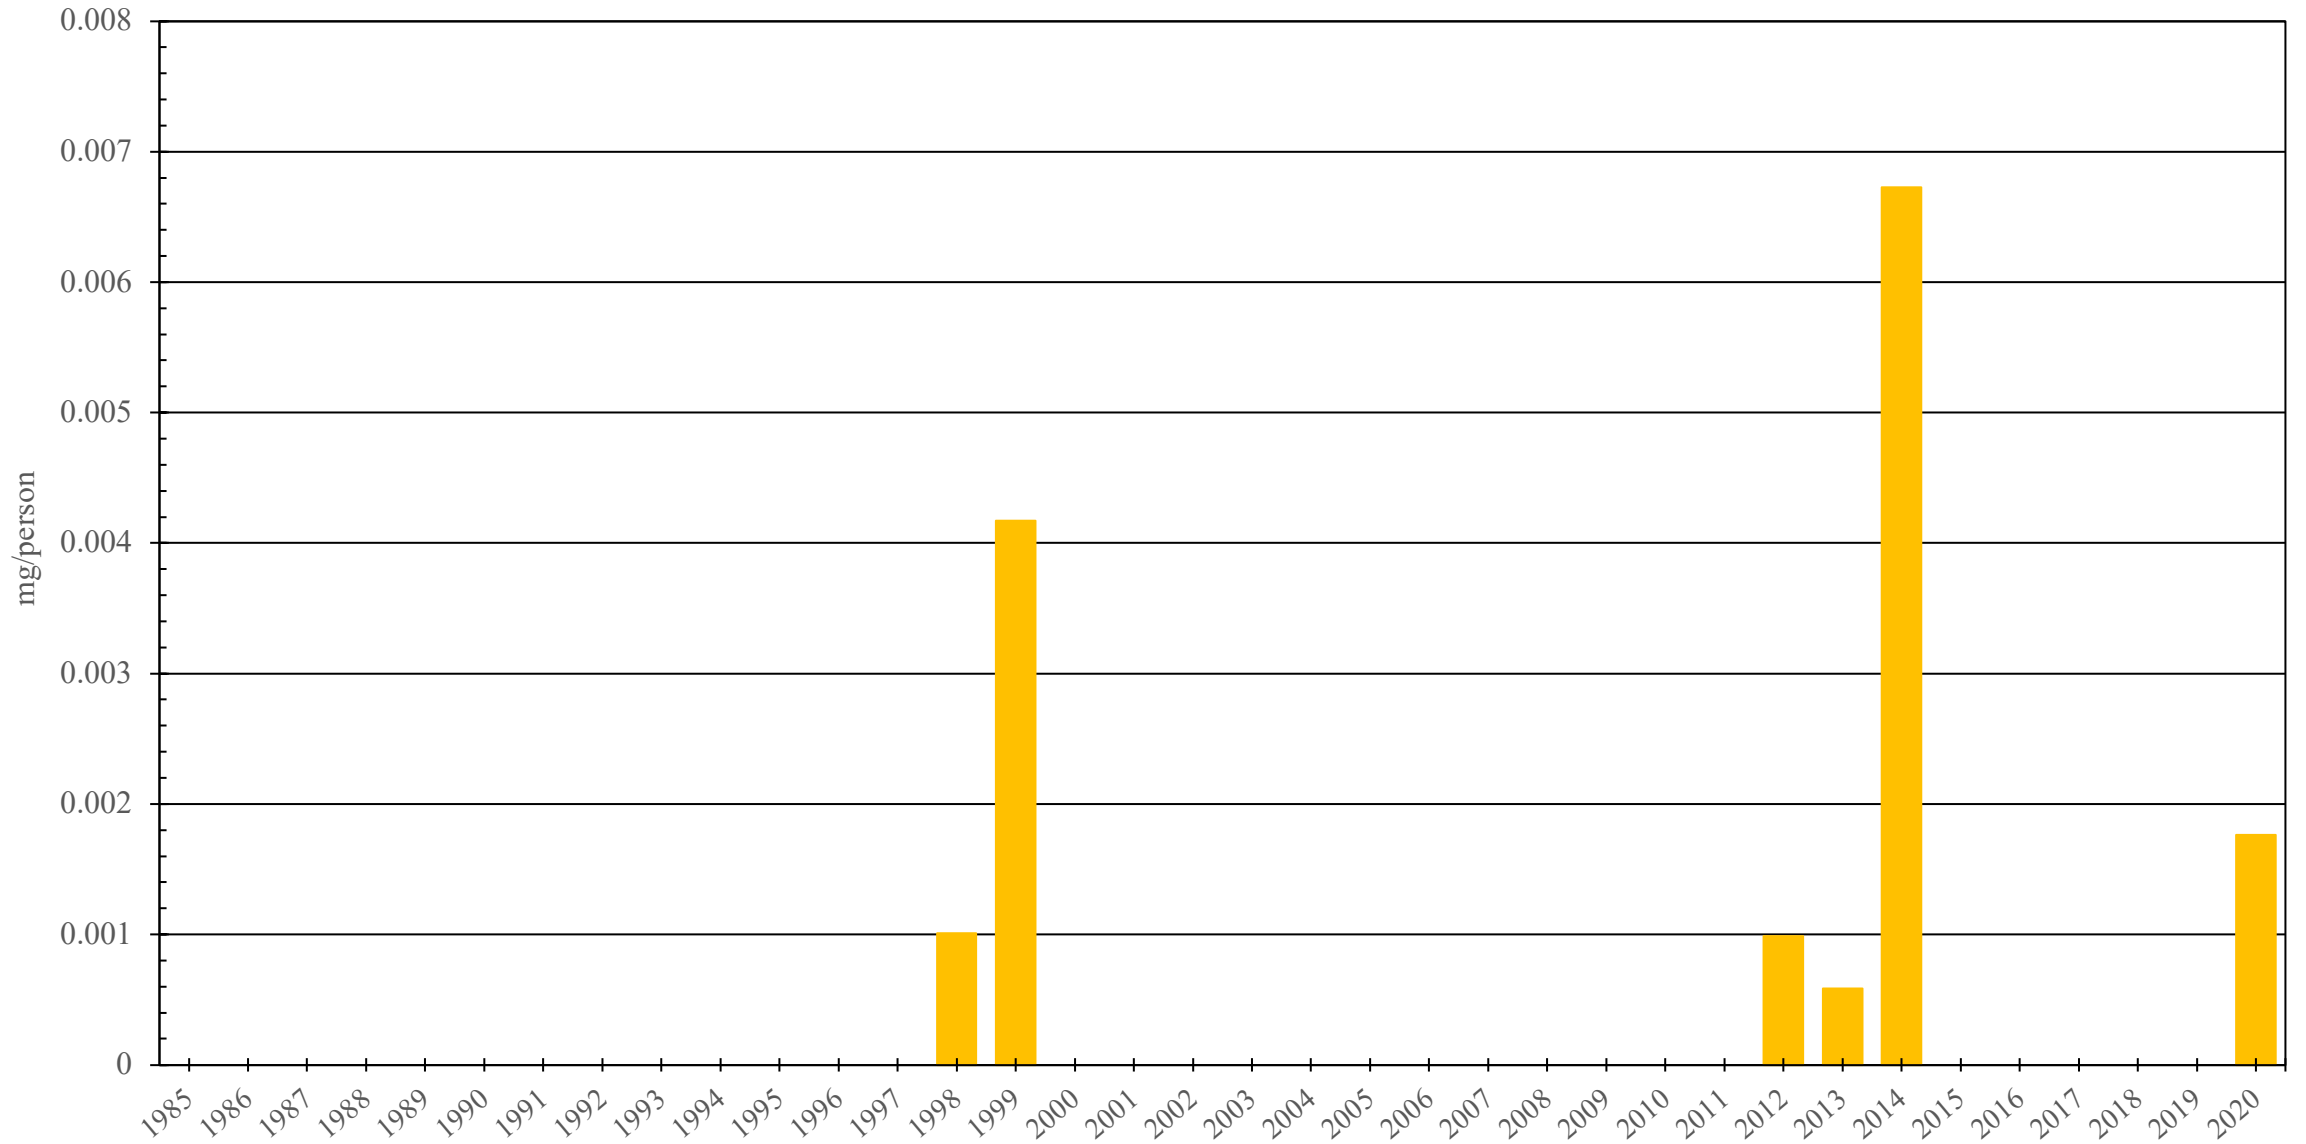

Jordan

Codeine Consumption (mg/person), 1985 - 2020

Sources: International Narcotics Control Board (data); The World Bank (population)

Created by: Walther Global Palliative Care & Supportive Oncology, Indiana University Simon Comprehensive Cancer Center, 2022