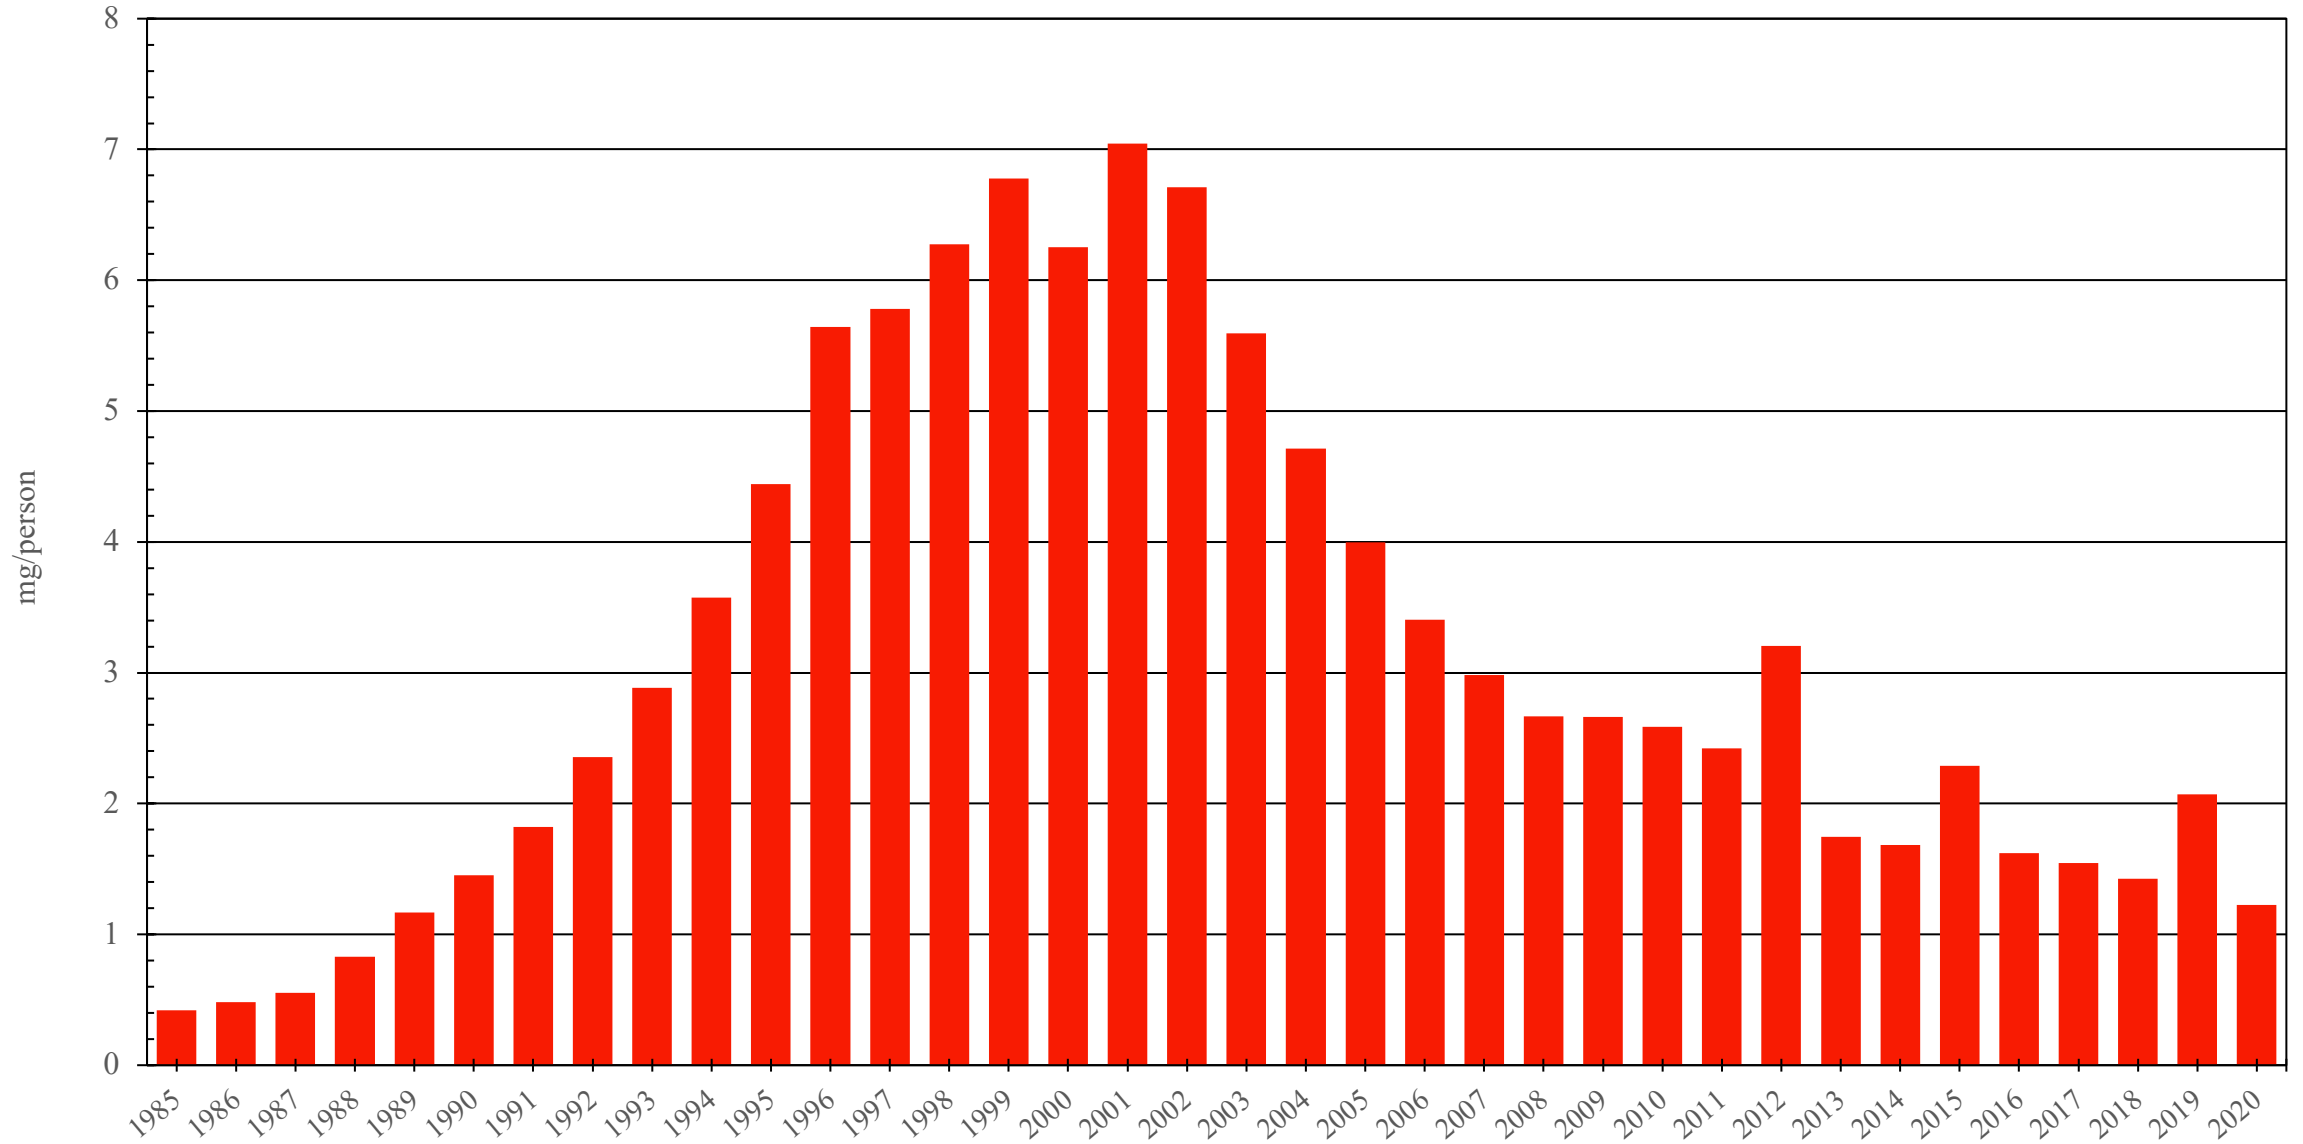

Japan

Morphine Consumption (mg/person), 1985 - 2020

Sources: International Narcotics Control Board (data); The World Bank (population)

Created by: Walther Global Palliative Care & Supportive Oncology, Indiana University Simon Comprehensive Cancer Center, 2022