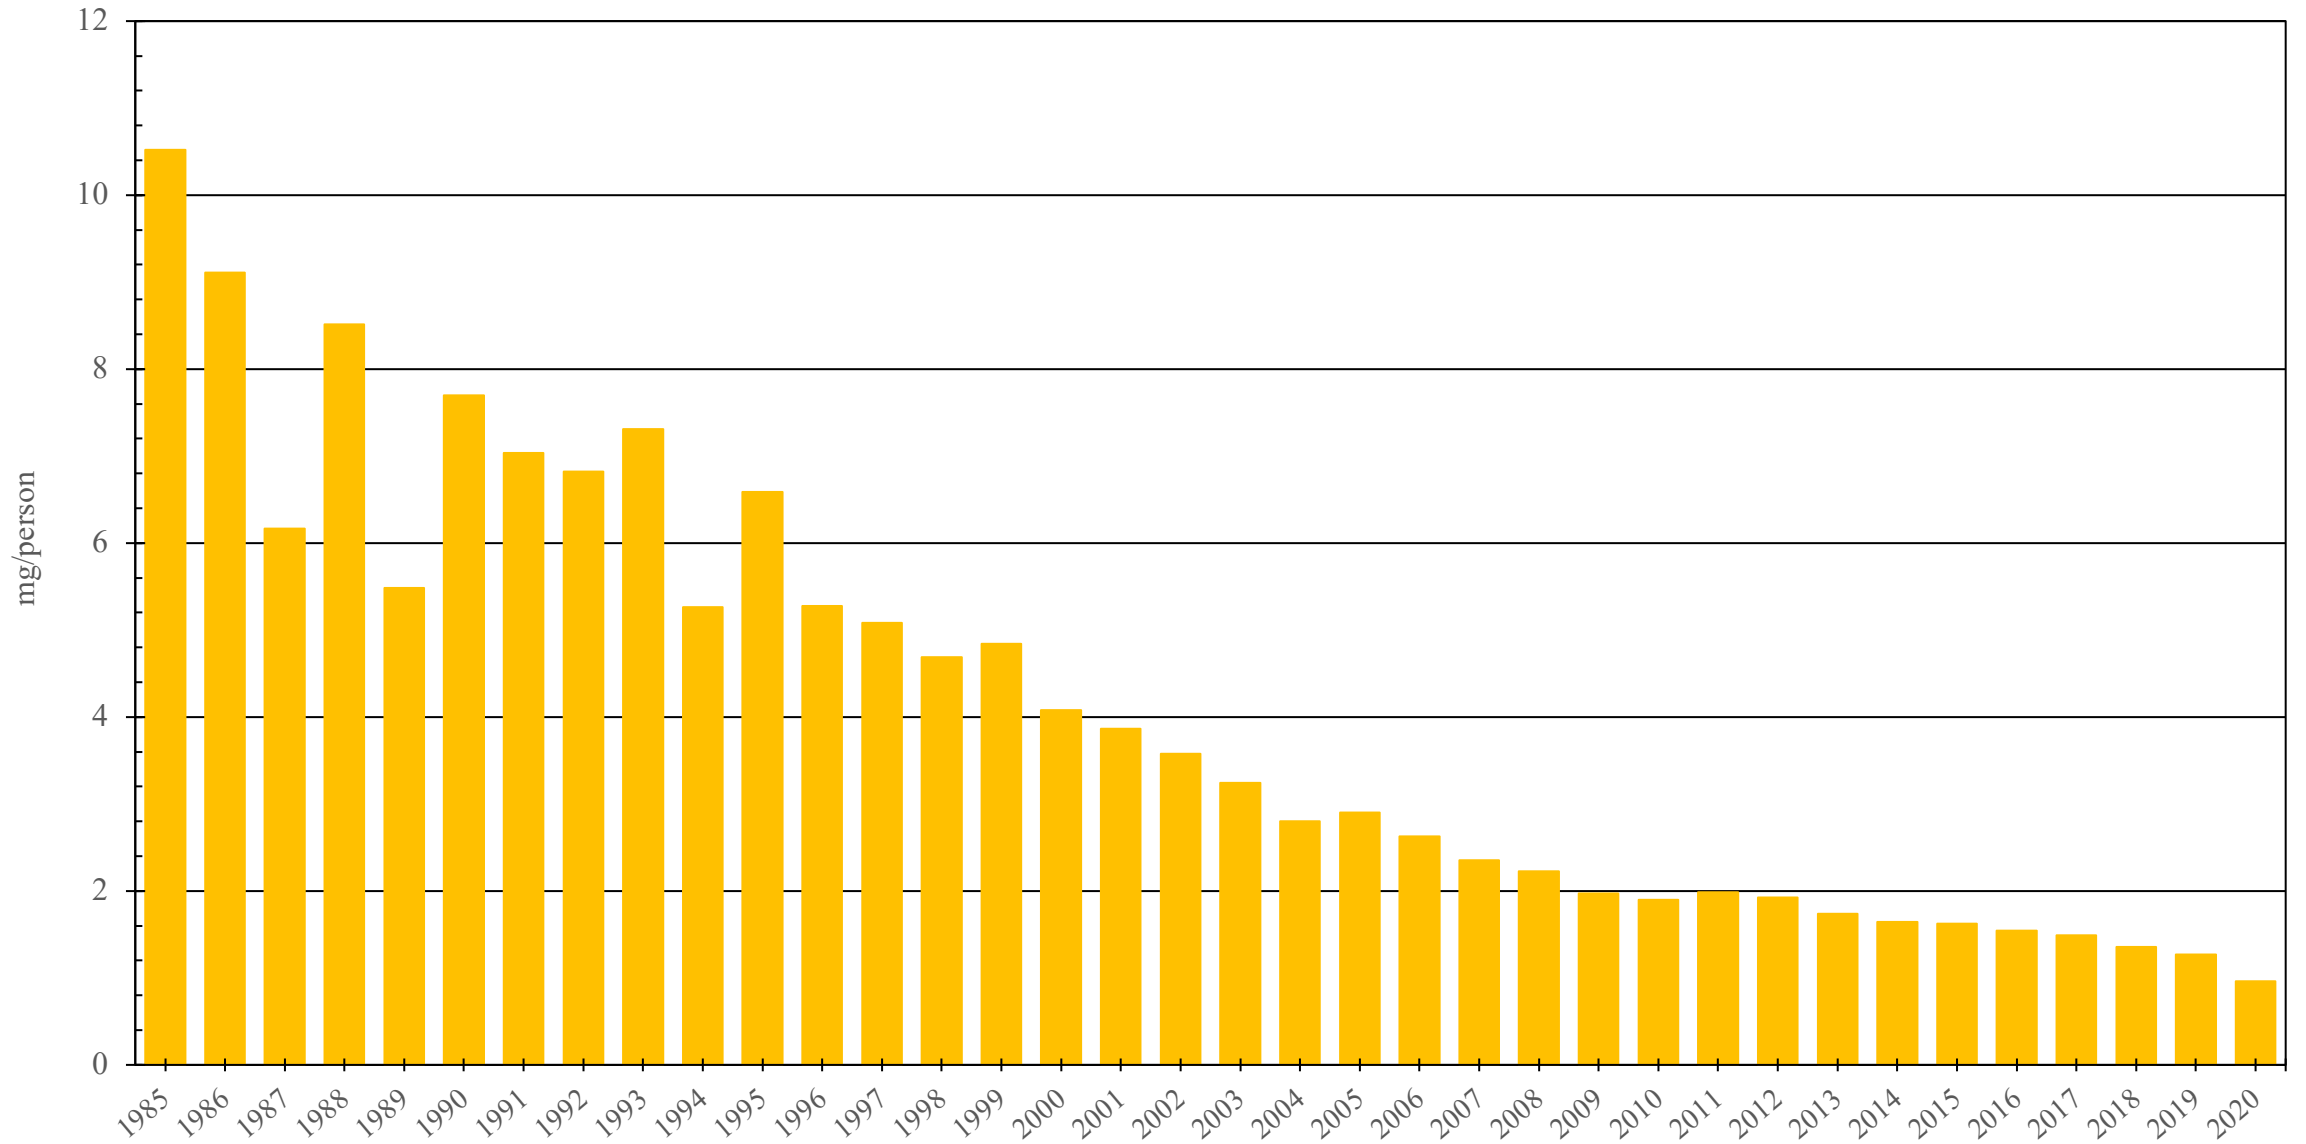

# Japan

Codeine Consumption (mg/person), 1985 - 2020

Sources: International Narcotics Control Board (data); The World Bank (population)

Created by: Walther Global Palliative Care & Supportive Oncology, Indiana University Simon Comprehensive Cancer Center, 2022