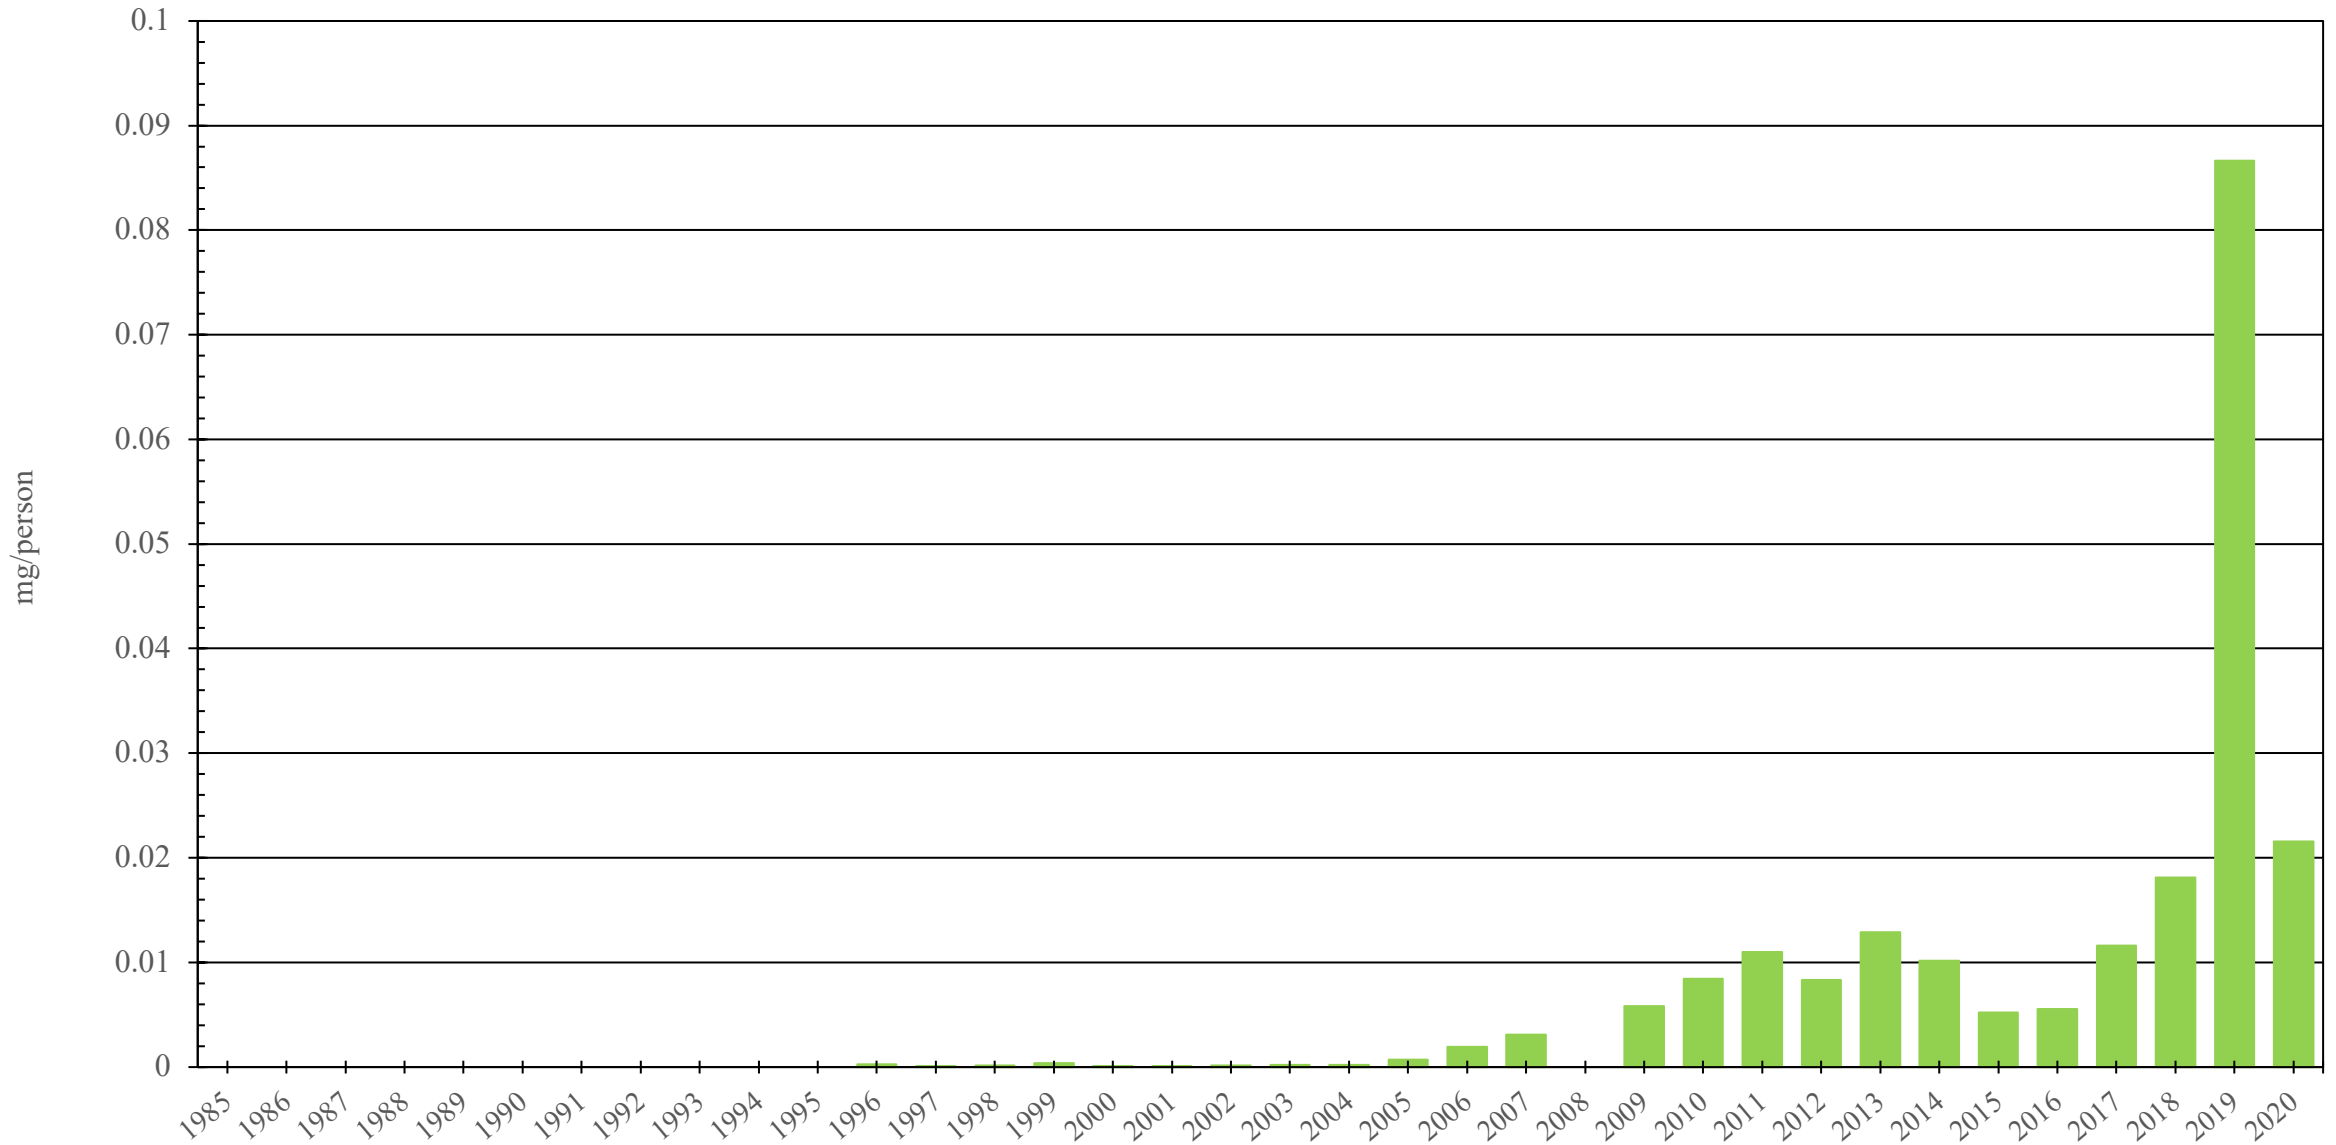

Jamaica

Fentanyl Consumption (mg/person), 1985 - 2020

Sources: International Narcotics Control Board (data); The World Bank (population)

Created by: Walther Global Palliative Care & Supportive Oncology, Indiana University Simon Comprehensive Cancer Center, 2022