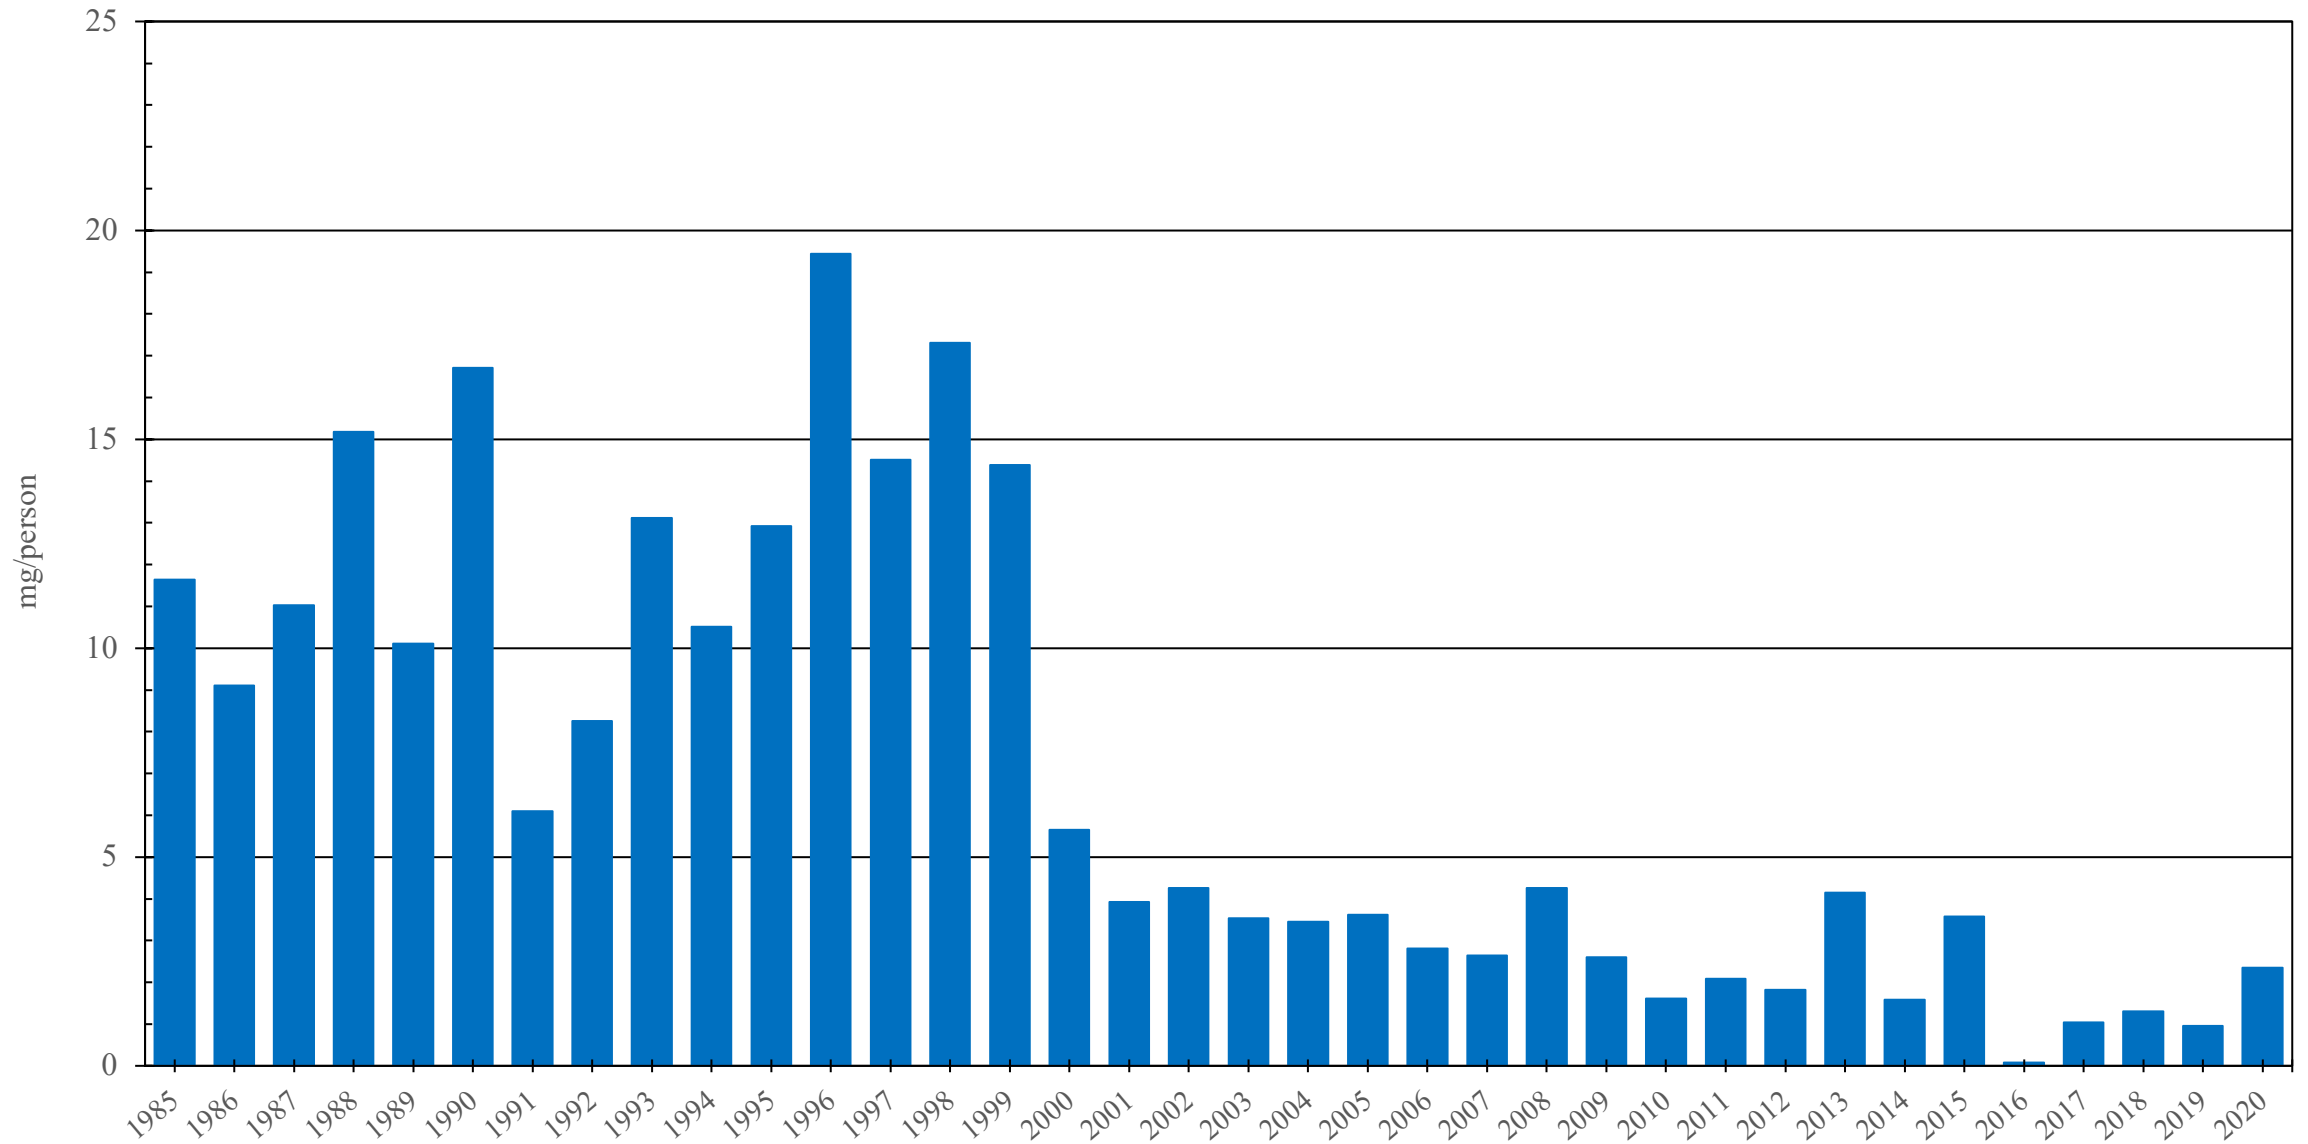

Ireland

Pethidine Consumption (mg/person), 1985 - 2020

Sources: International Narcotics Control Board (data); The World Bank (population)

Created by: Walther Global Palliative Care & Supportive Oncology, Indiana University Simon Comprehensive Cancer Center, 2022