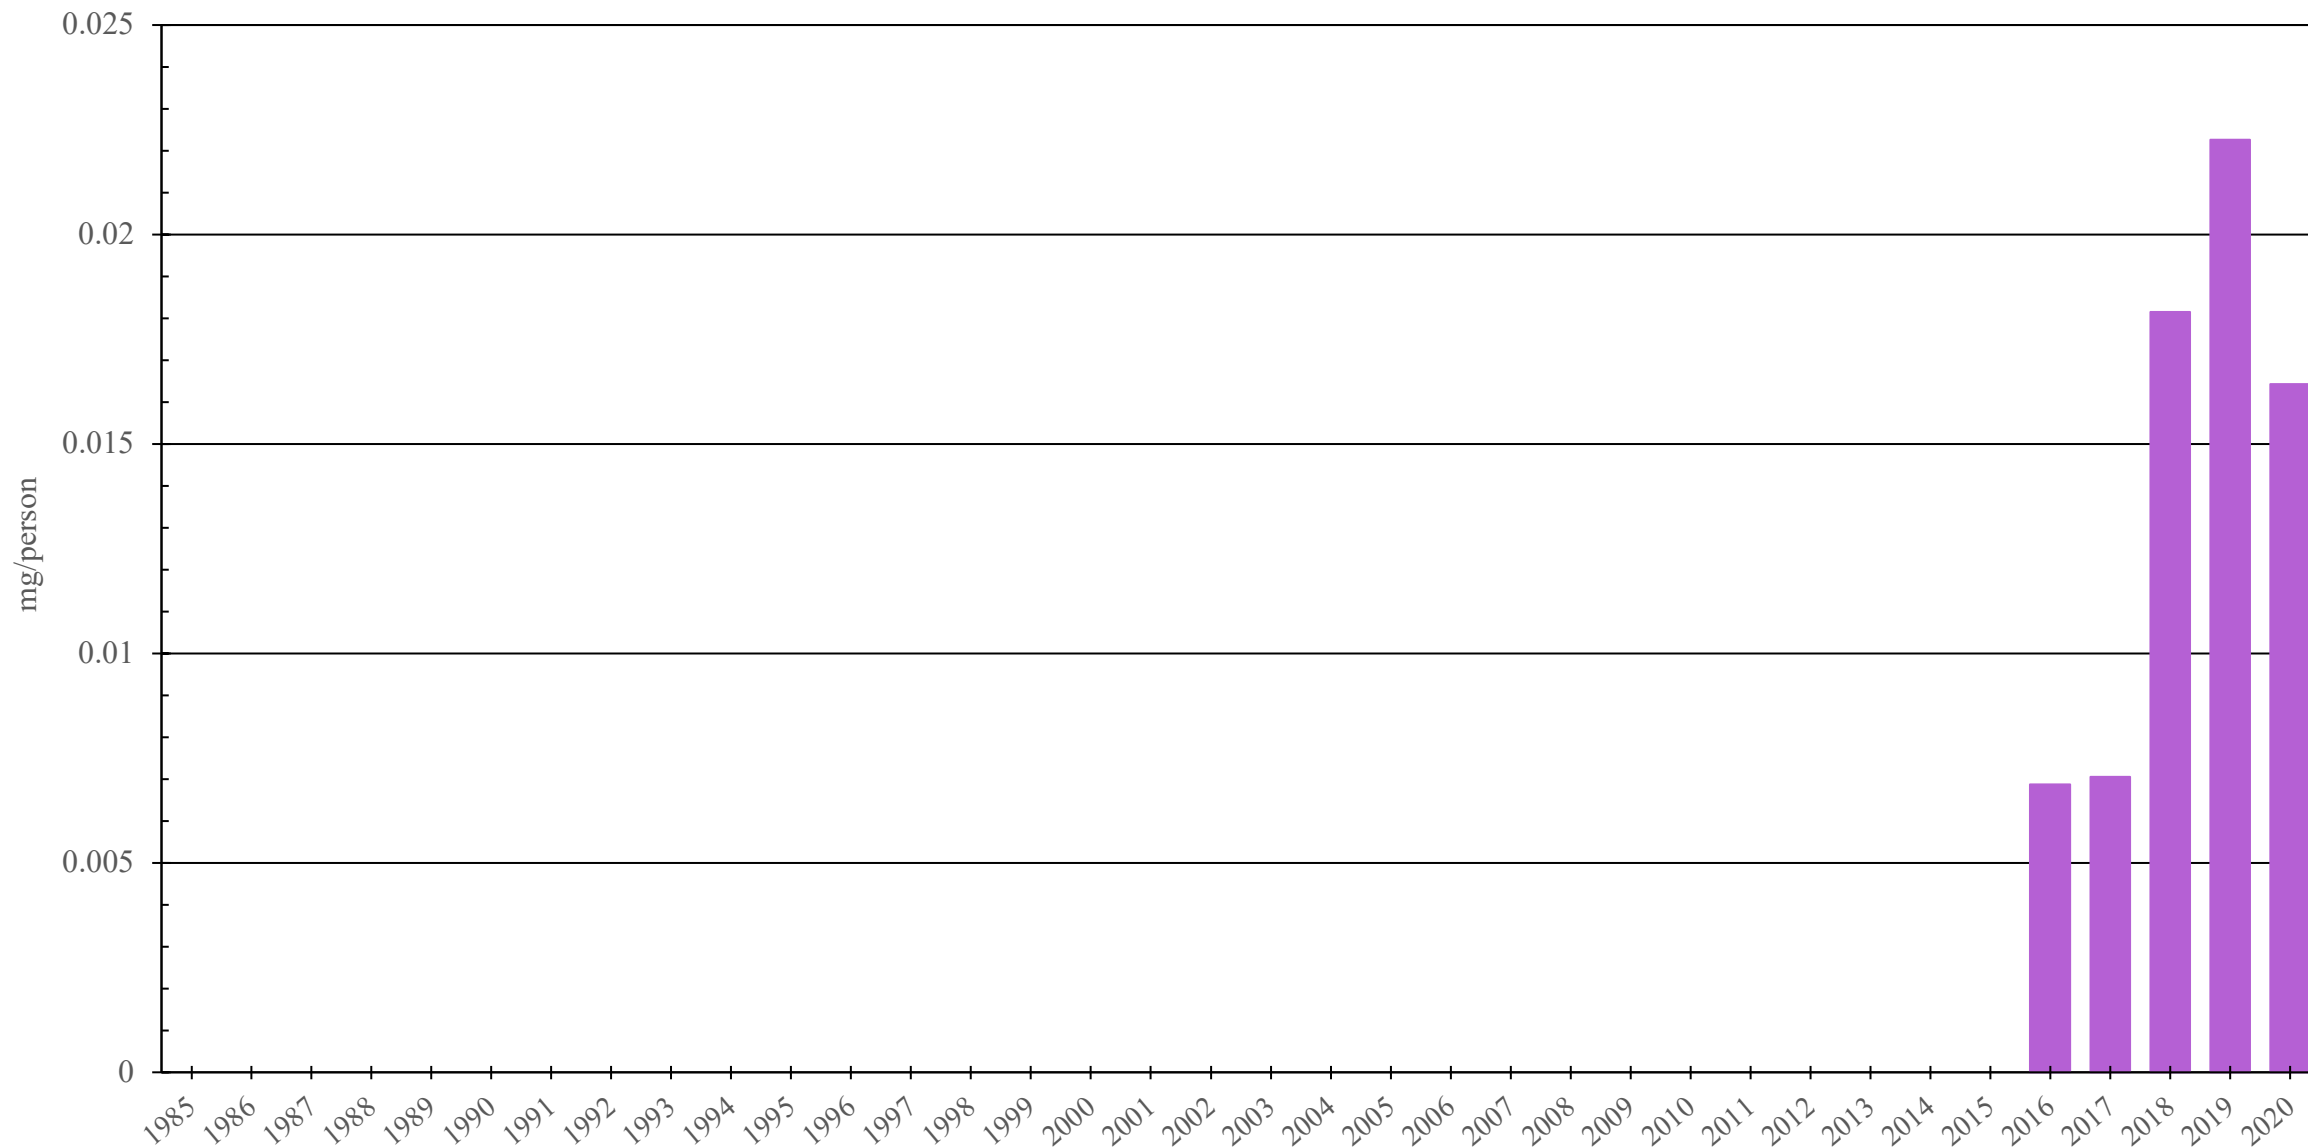

# Indonesia

Oxycodone Consumption (mg/person), 1985 - 2020

Sources: International Narcotics Control Board (data); The World Bank (population)

Created by: Walther Global Palliative Care & Supportive Oncology, Indiana University Simon Comprehensive Cancer Center, 2022