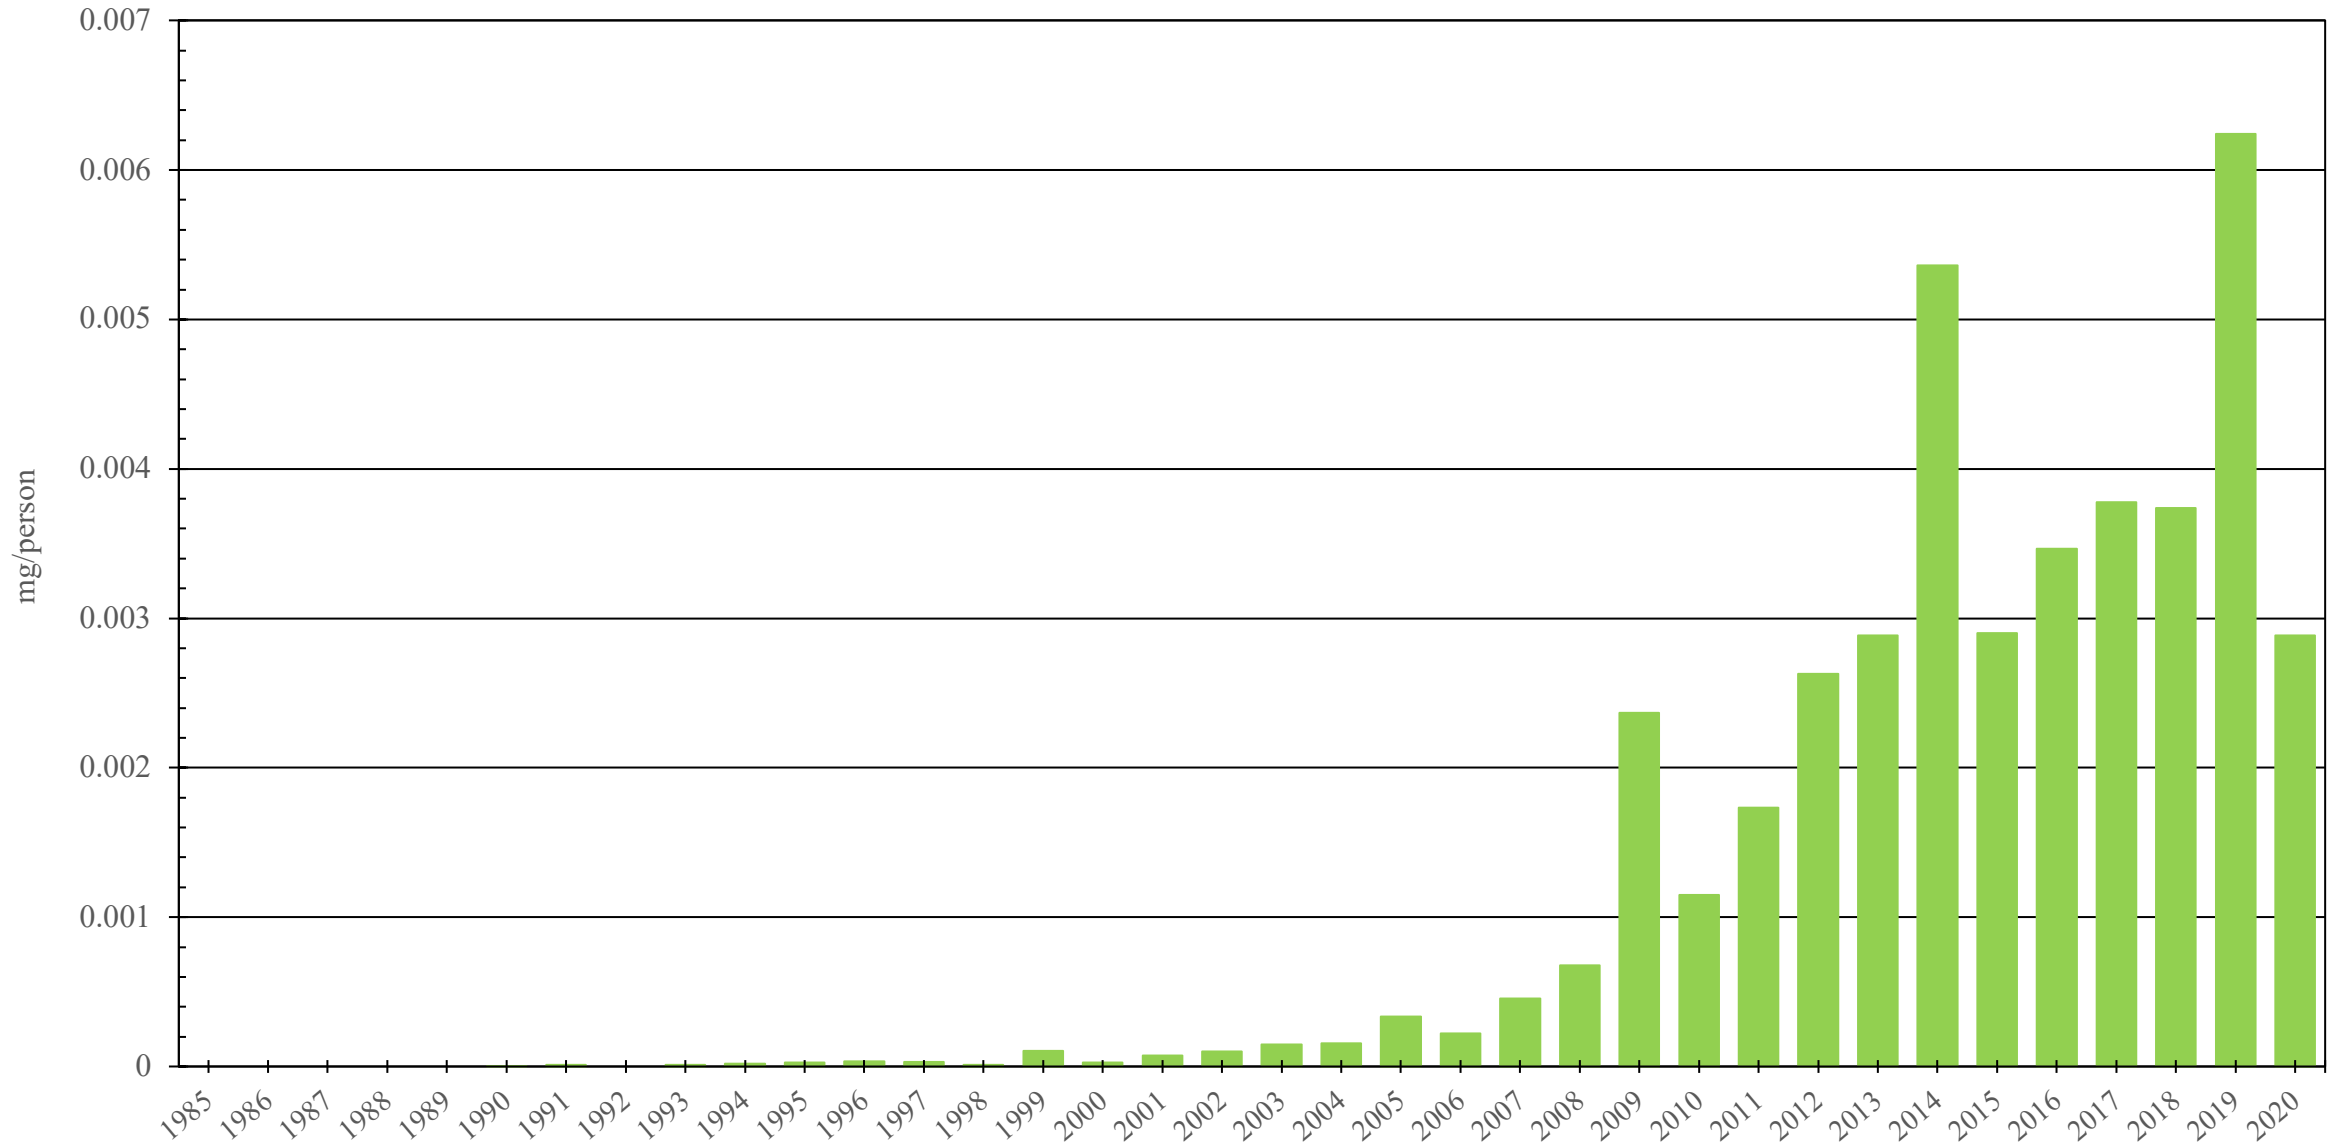

Indonesia

Fentanyl Consumption (mg/person), 1985 - 2020

Sources: International Narcotics Control Board (data); The World Bank (population)

Created by: Walther Global Palliative Care & Supportive Oncology, Indiana University Simon Comprehensive Cancer Center, 2022