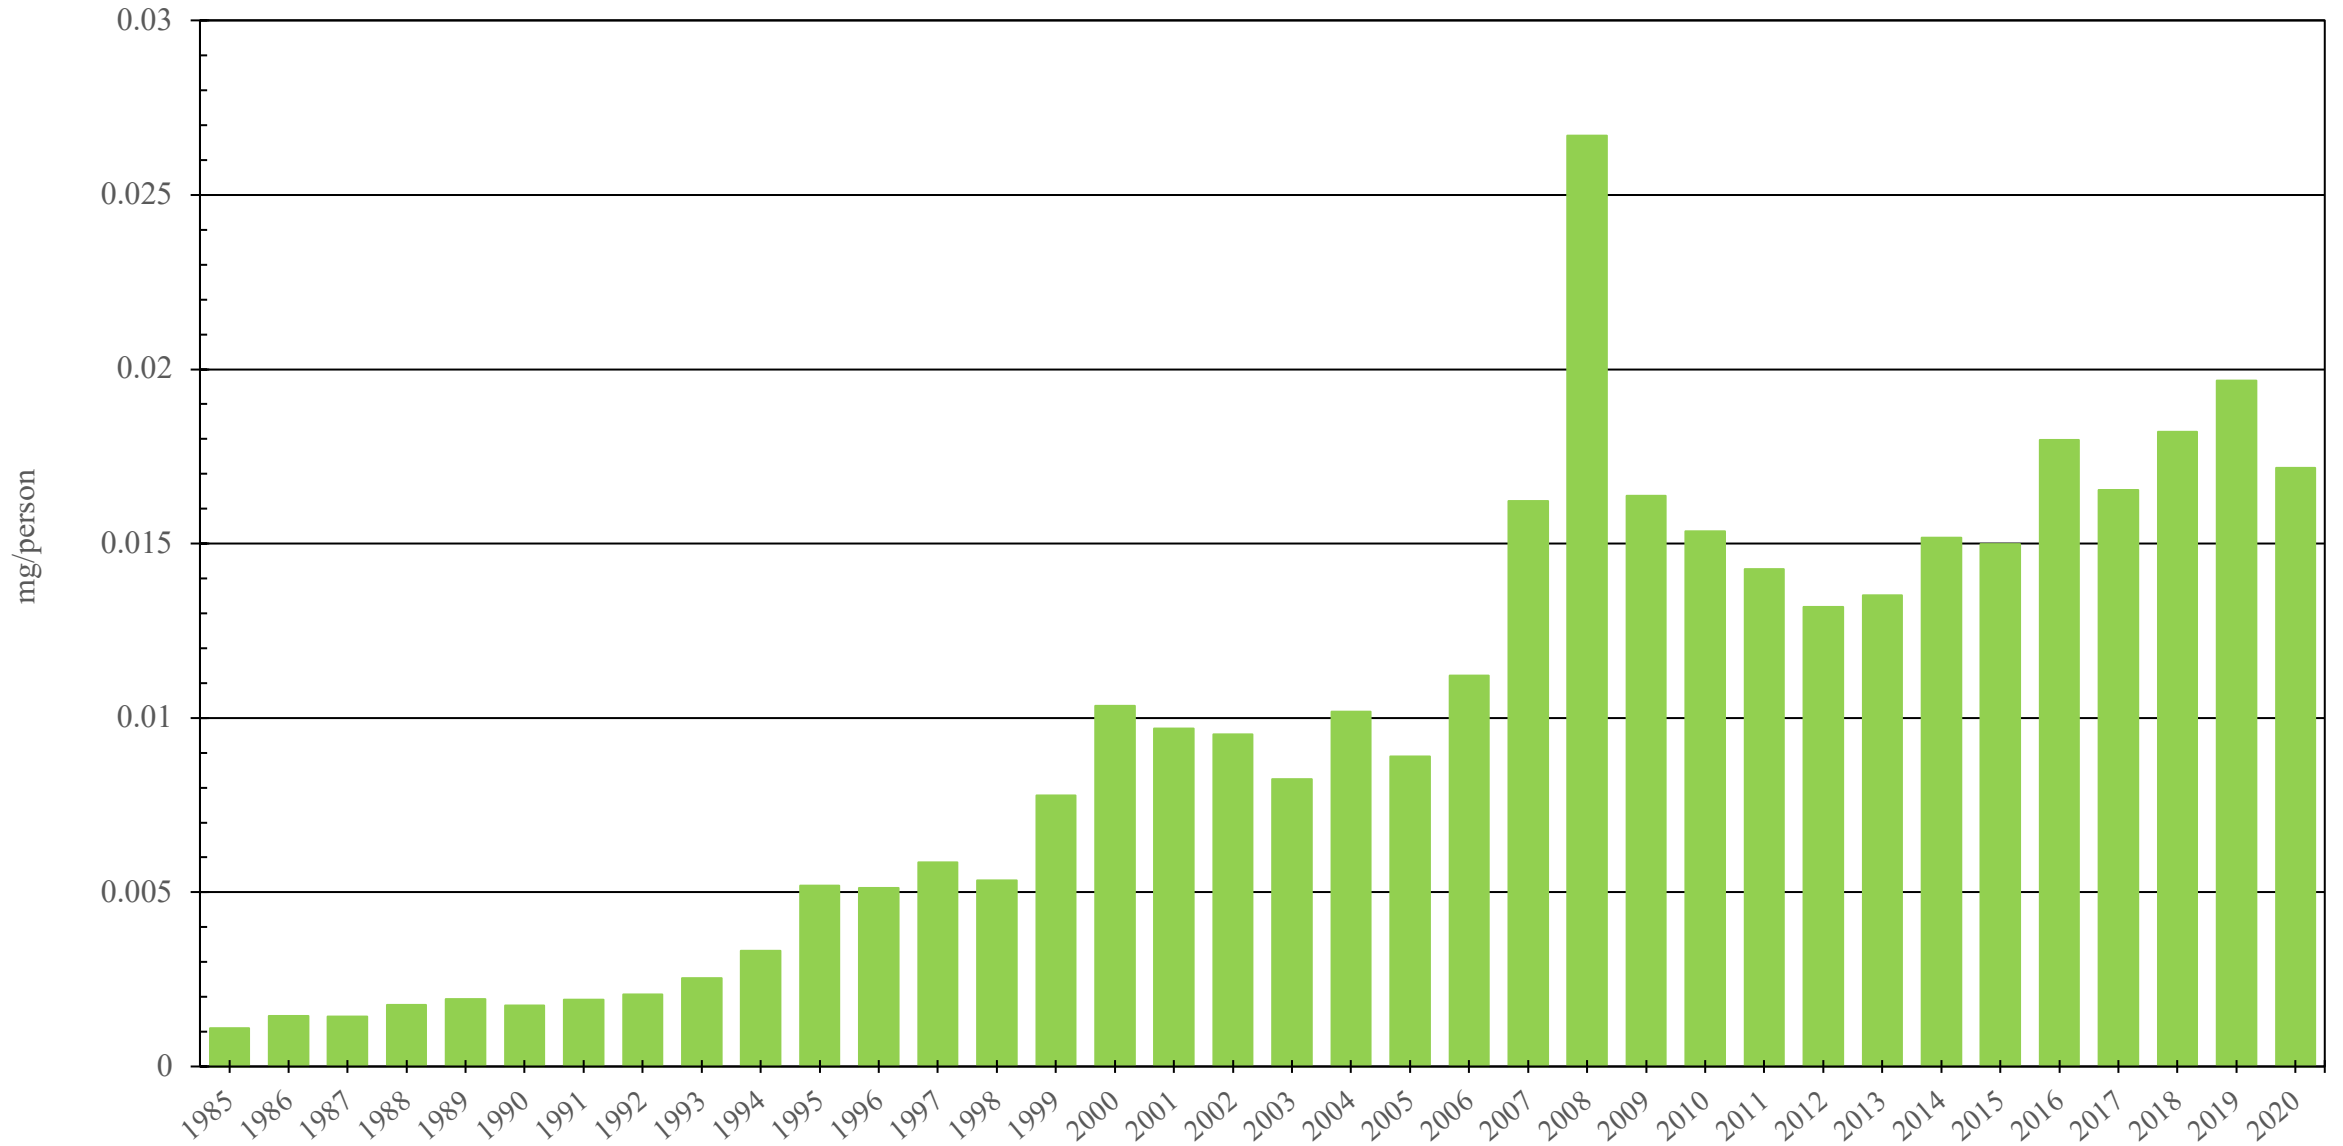

Hong Kong SAR, China

Fentanyl Consumption (mg/person), 1985 - 2020

Sources: International Narcotics Control Board (data); The World Bank (population)

Created by: Walther Global Palliative Care & Supportive Oncology, Indiana University Simon Comprehensive Cancer Center, 2022