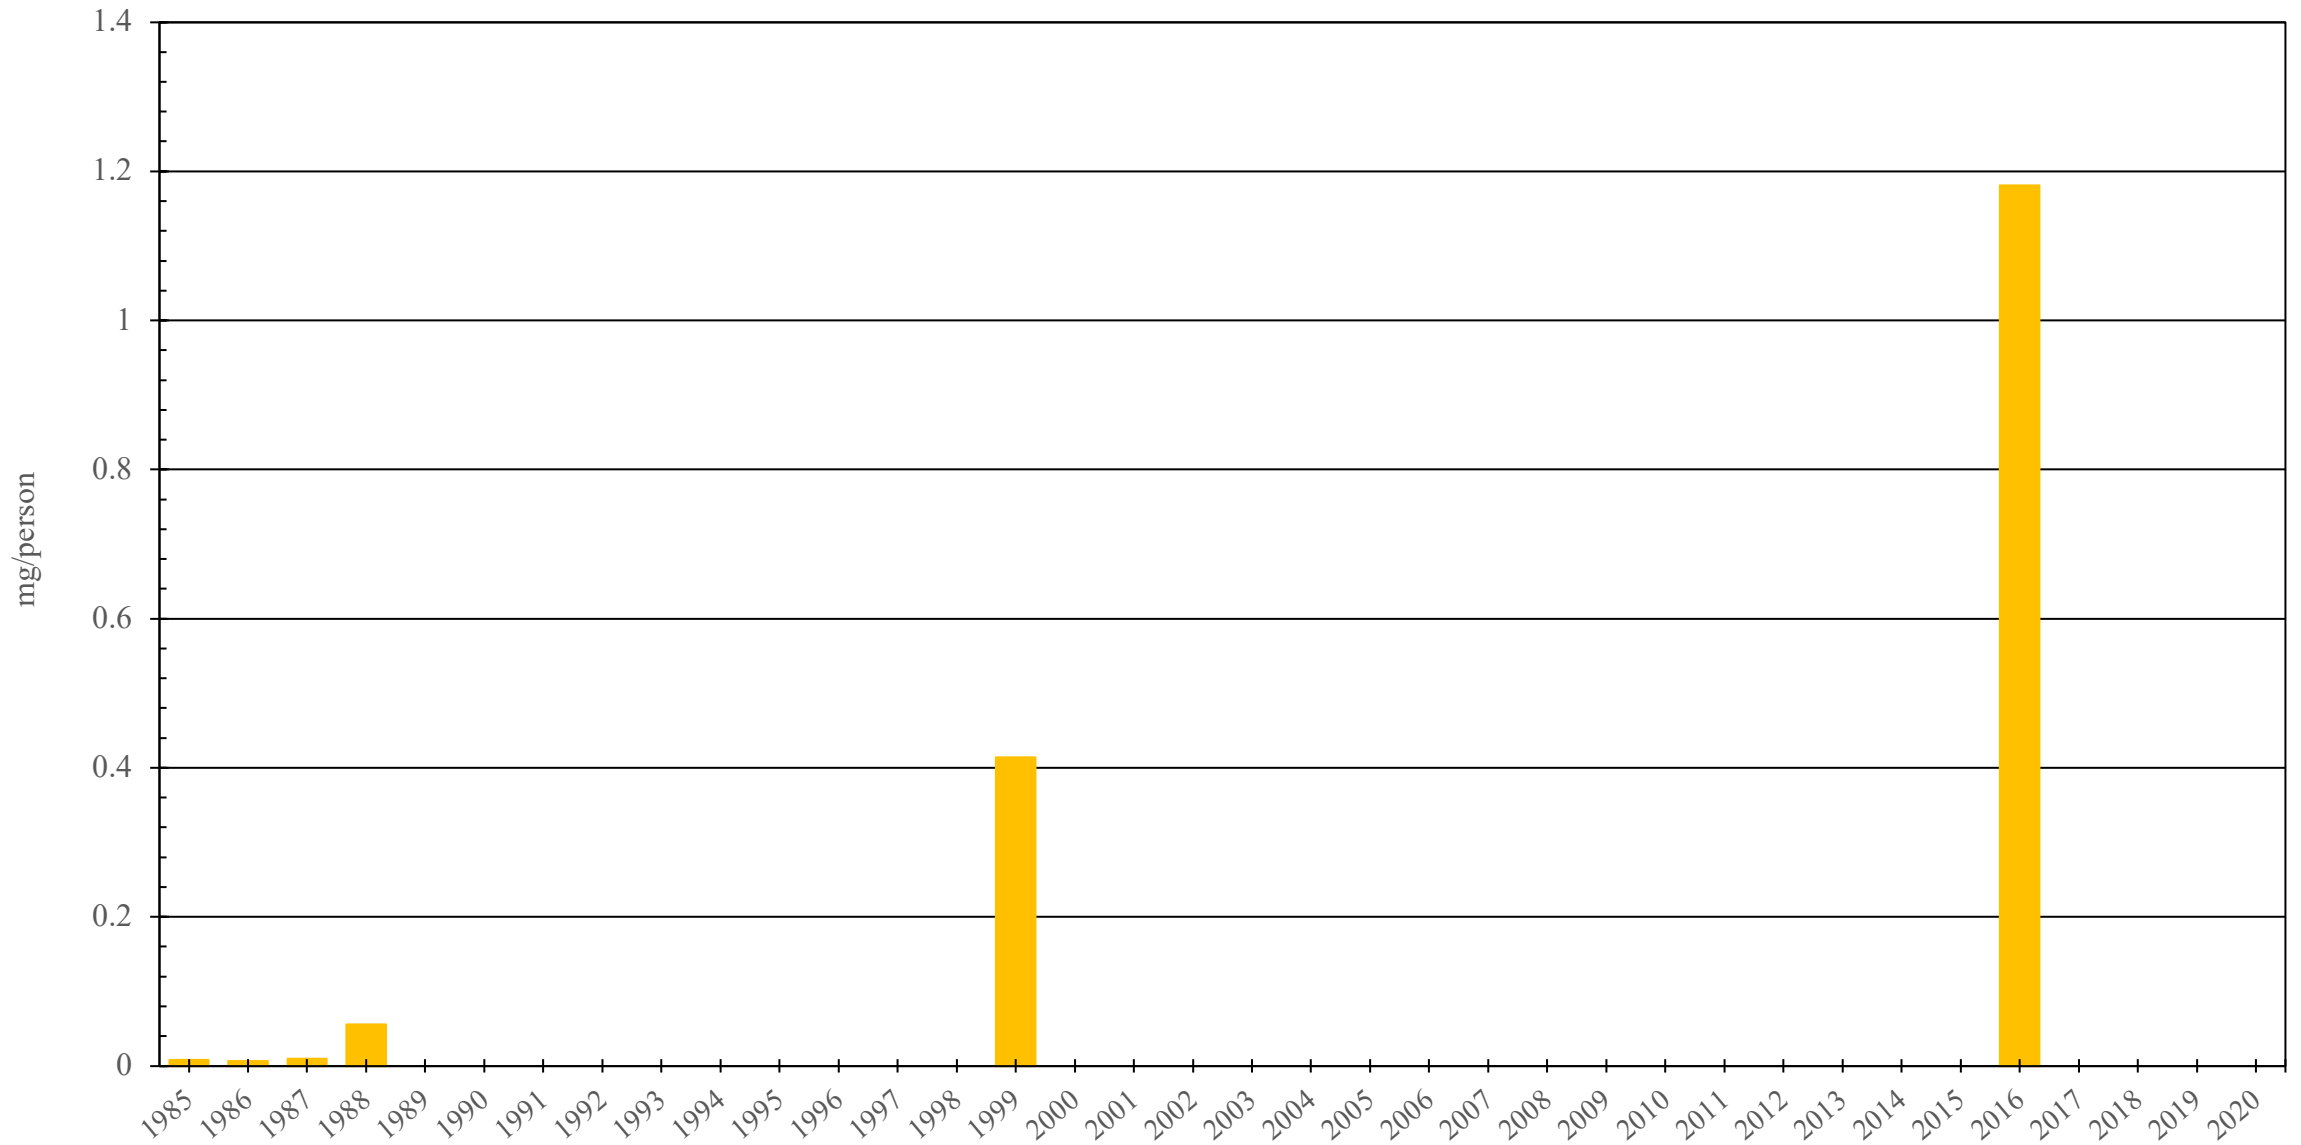

# Honduras

Codeine Consumption (mg/person), 1985 - 2020

Sources: International Narcotics Control Board (data); The World Bank (population)

Created by: Walther Global Palliative Care & Supportive Oncology, Indiana University Simon Comprehensive Cancer Center, 2022