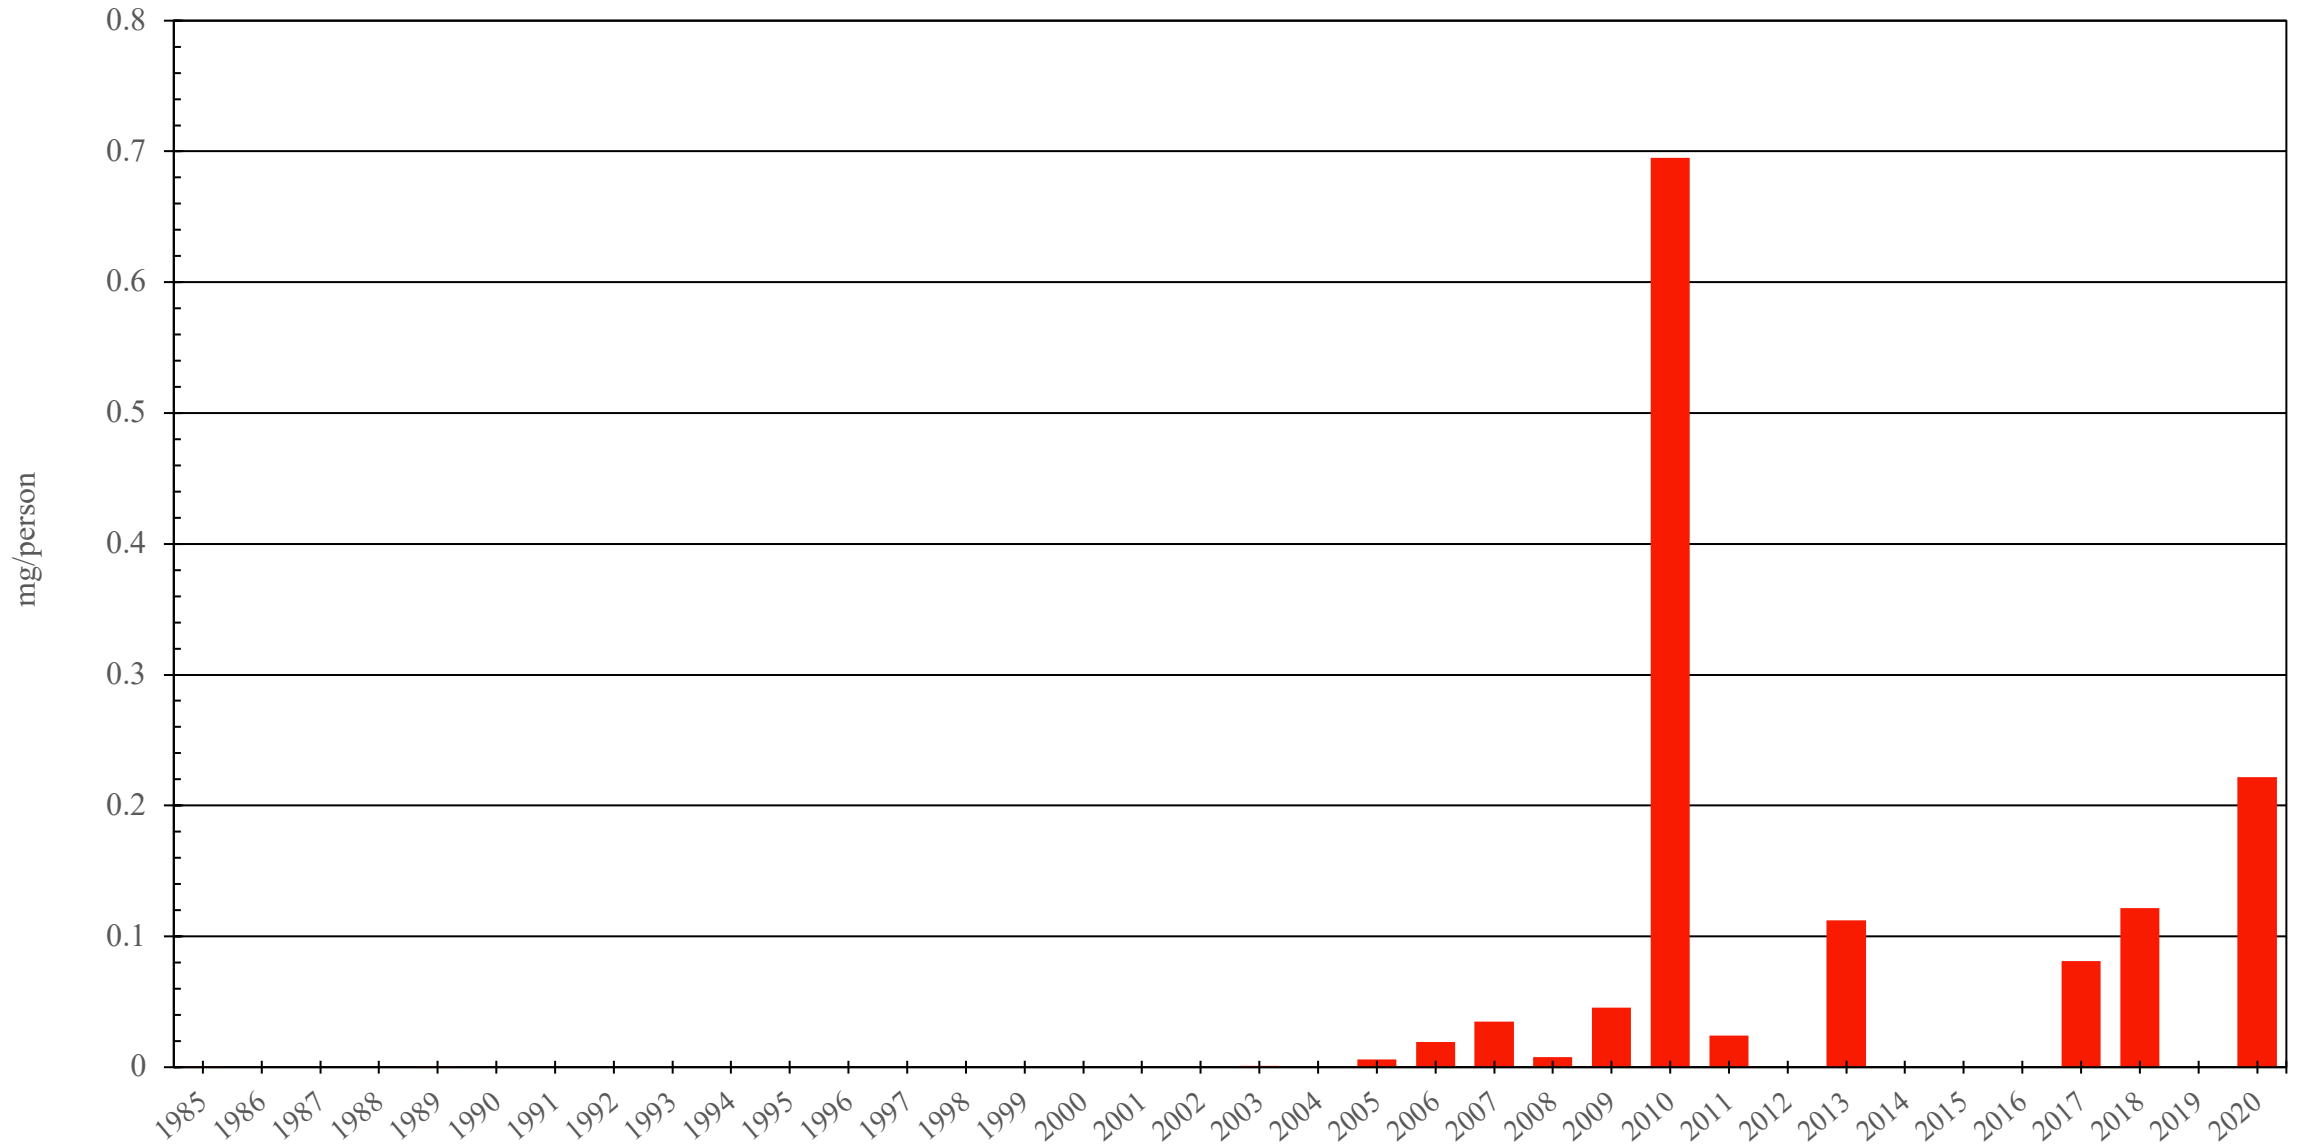

# Haiti

Morphine Consumption (mg/person), 1985 - 2020

Sources: International Narcotics Control Board (data); The World Bank (population)

Created by: Walther Global Palliative Care & Supportive Oncology, Indiana University Simon Comprehensive Cancer Center, 2022