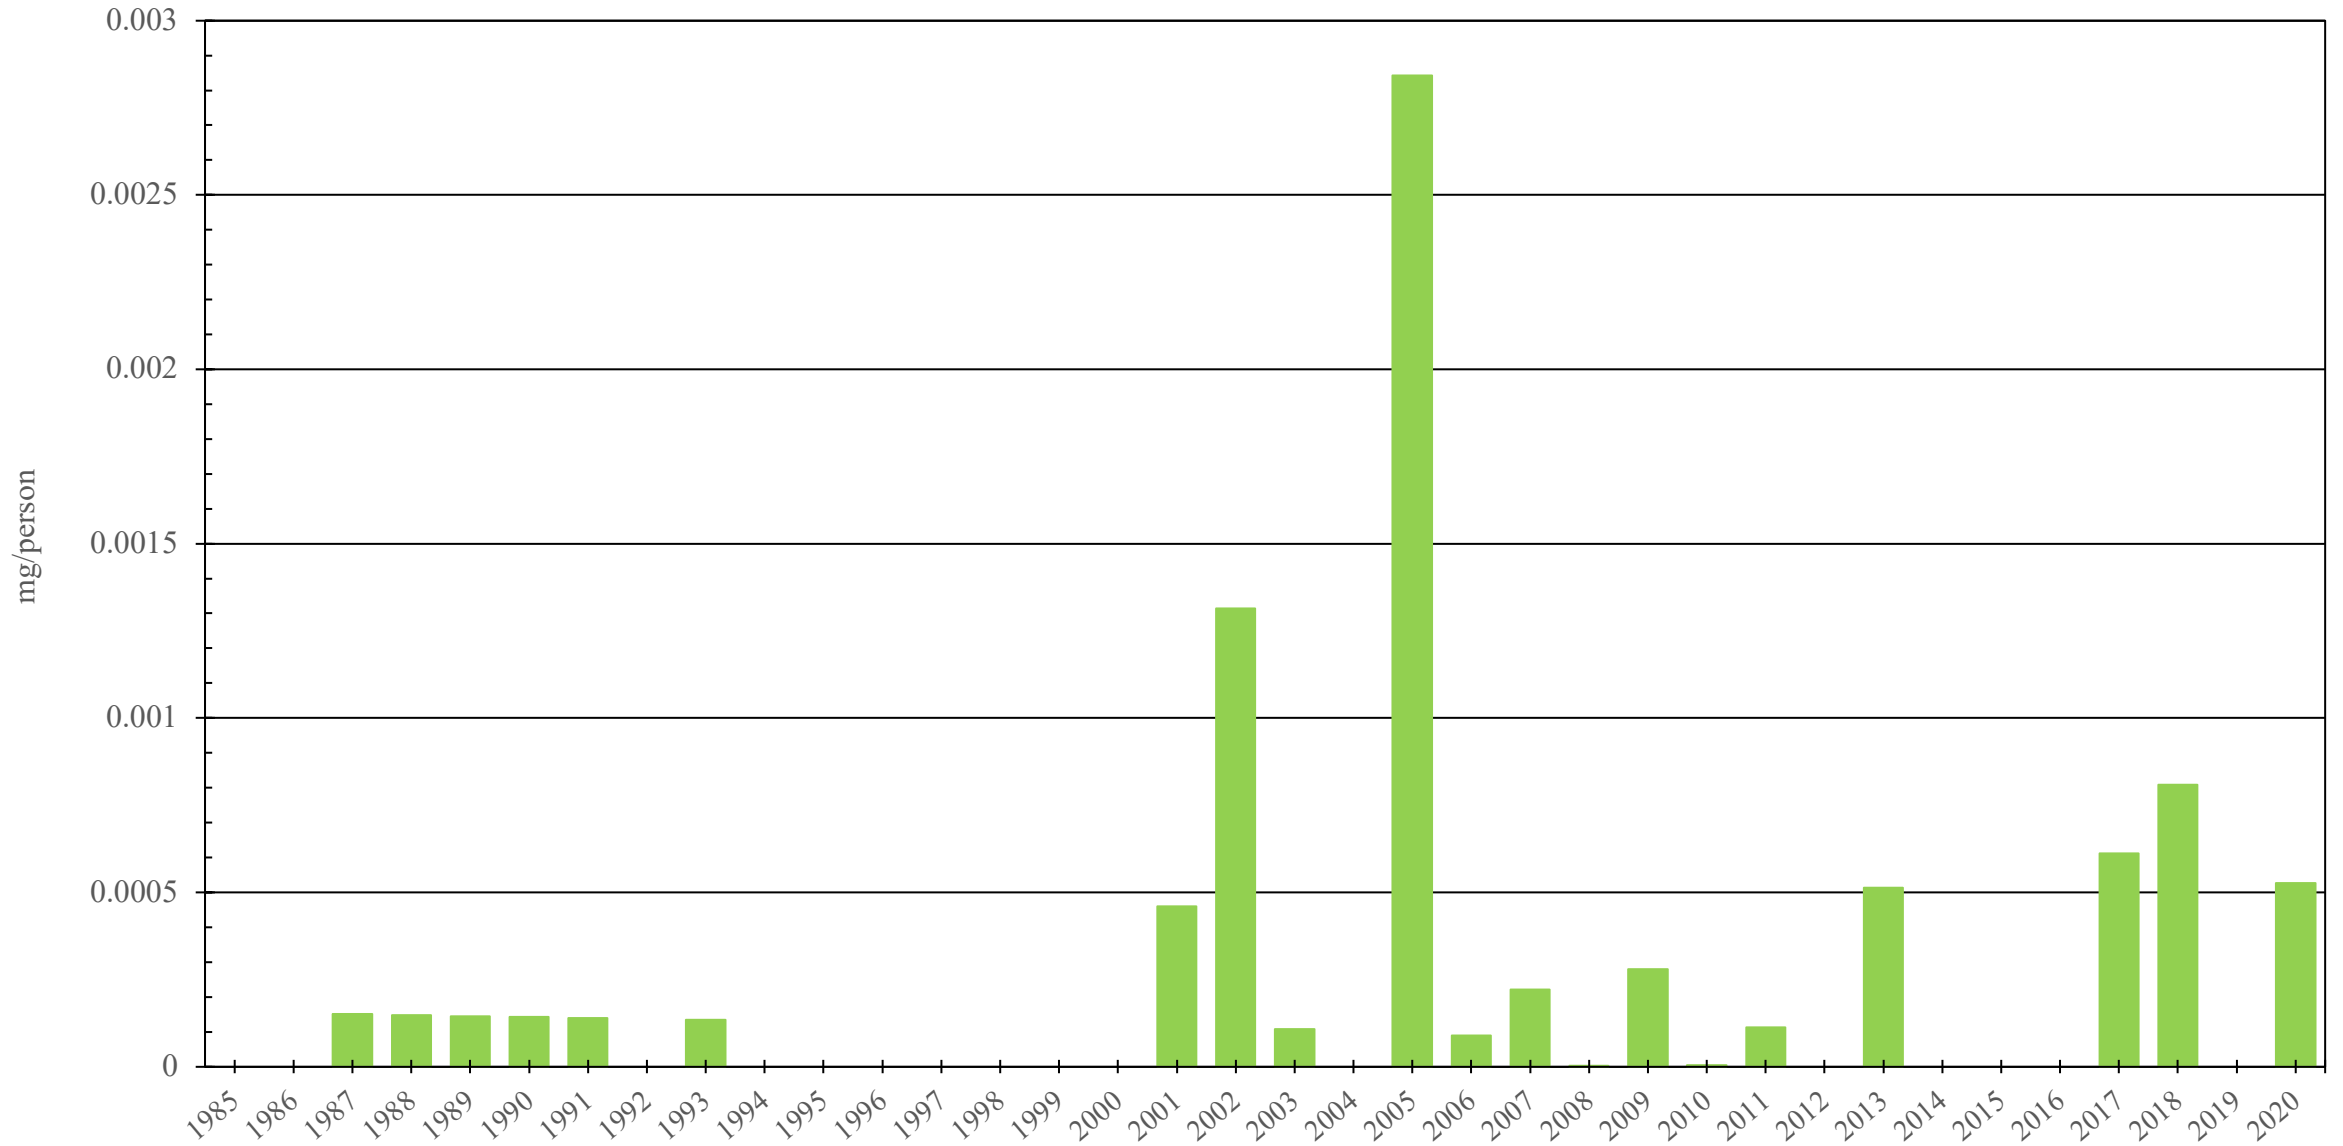

# Haiti

Fentanyl Consumption (mg/person), 1985 - 2020

Sources: International Narcotics Control Board (data); The World Bank (population)

Created by: Walther Global Palliative Care & Supportive Oncology, Indiana University Simon Comprehensive Cancer Center, 2022