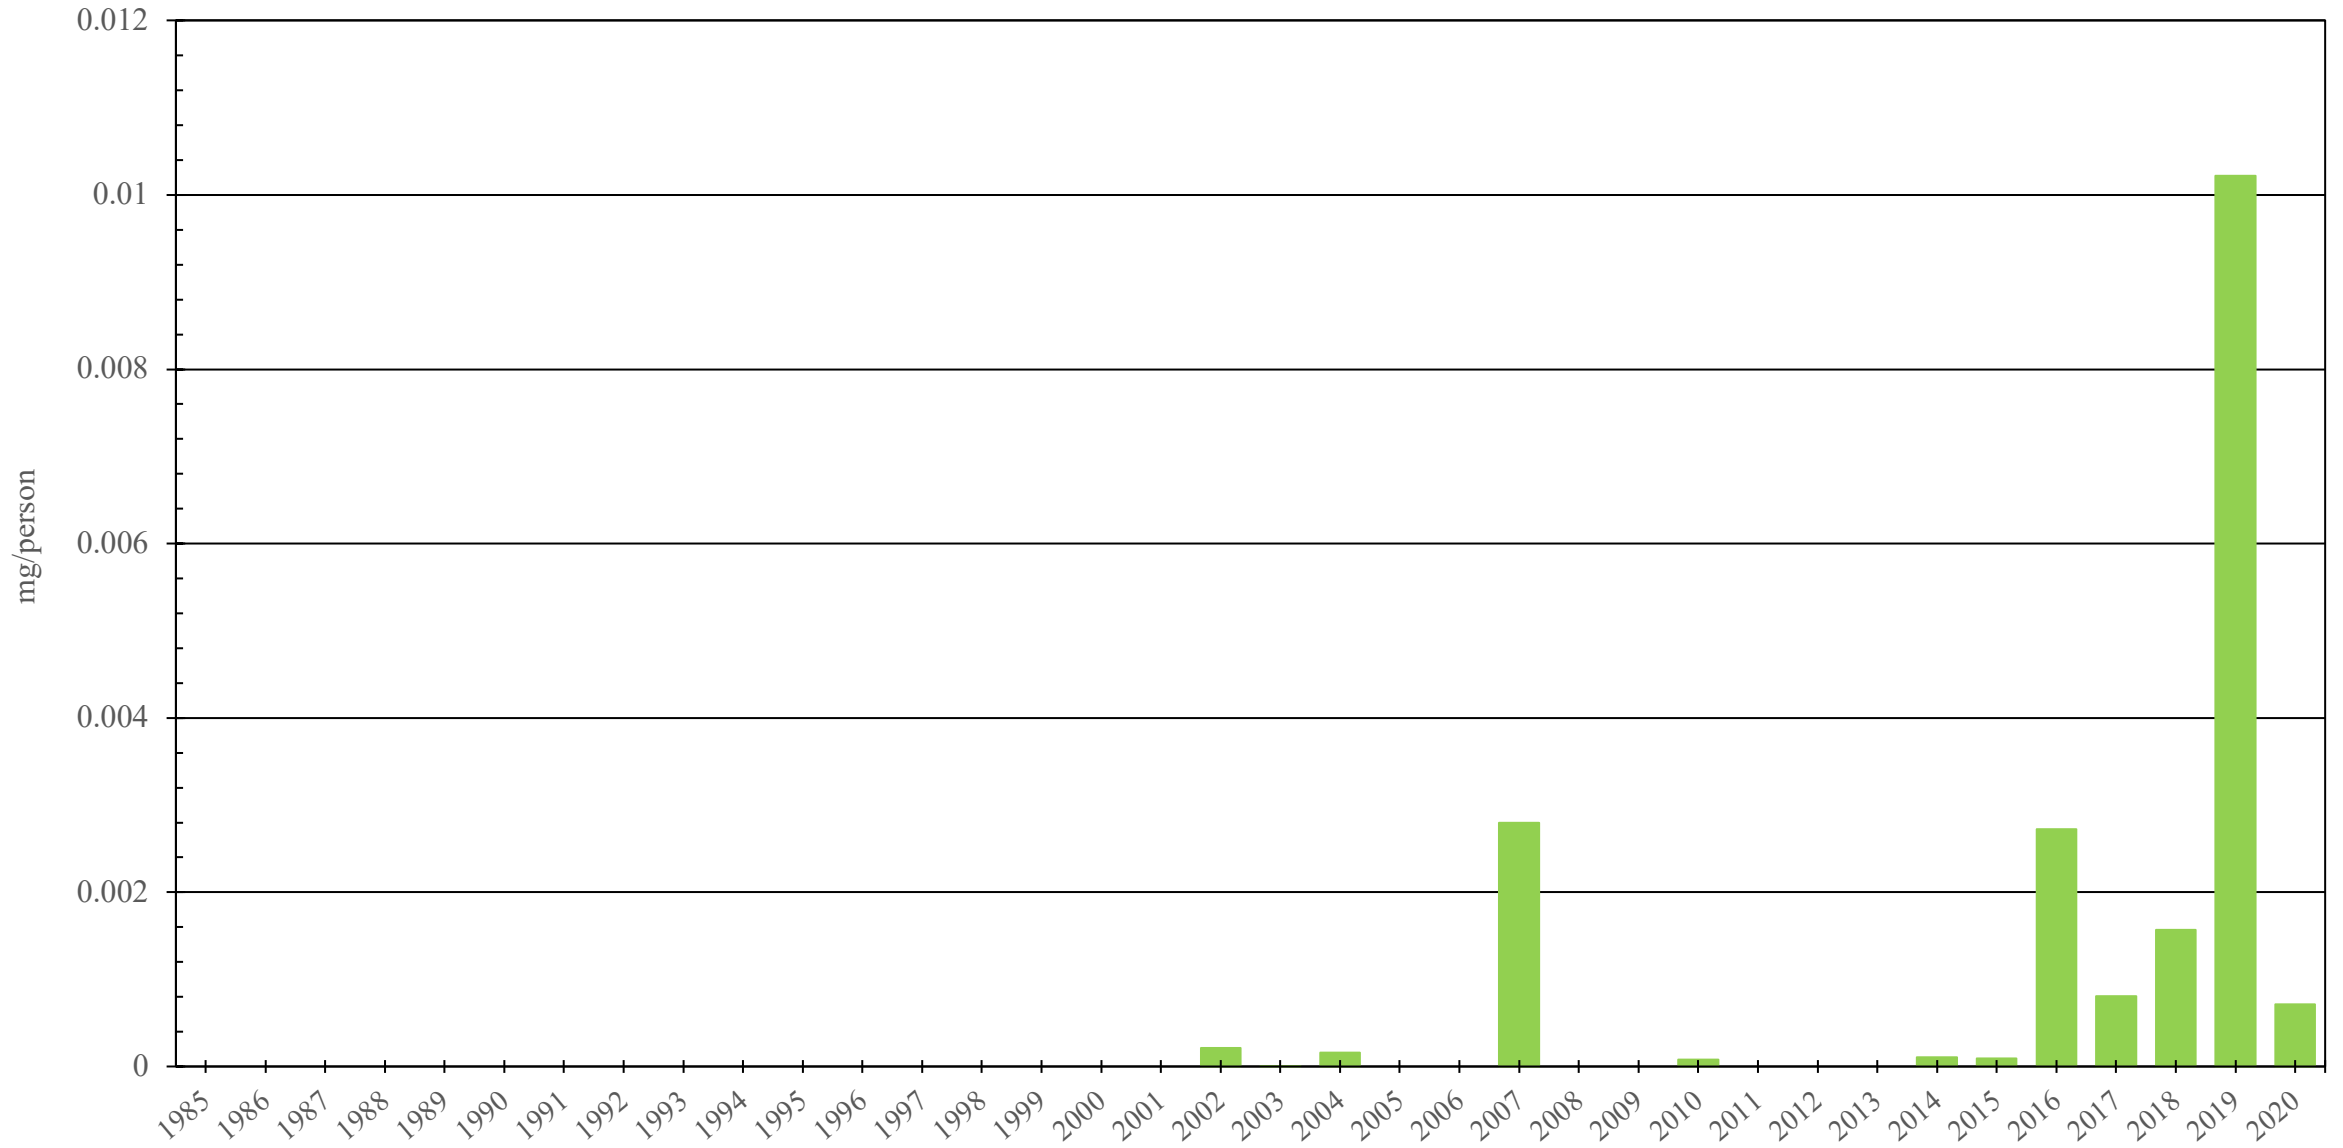

Guyana

Fentanyl Consumption (mg/person), 1985 - 2020

Sources: International Narcotics Control Board (data); The World Bank (population)

Created by: Walther Global Palliative Care & Supportive Oncology, Indiana University Simon Comprehensive Cancer Center, 2022