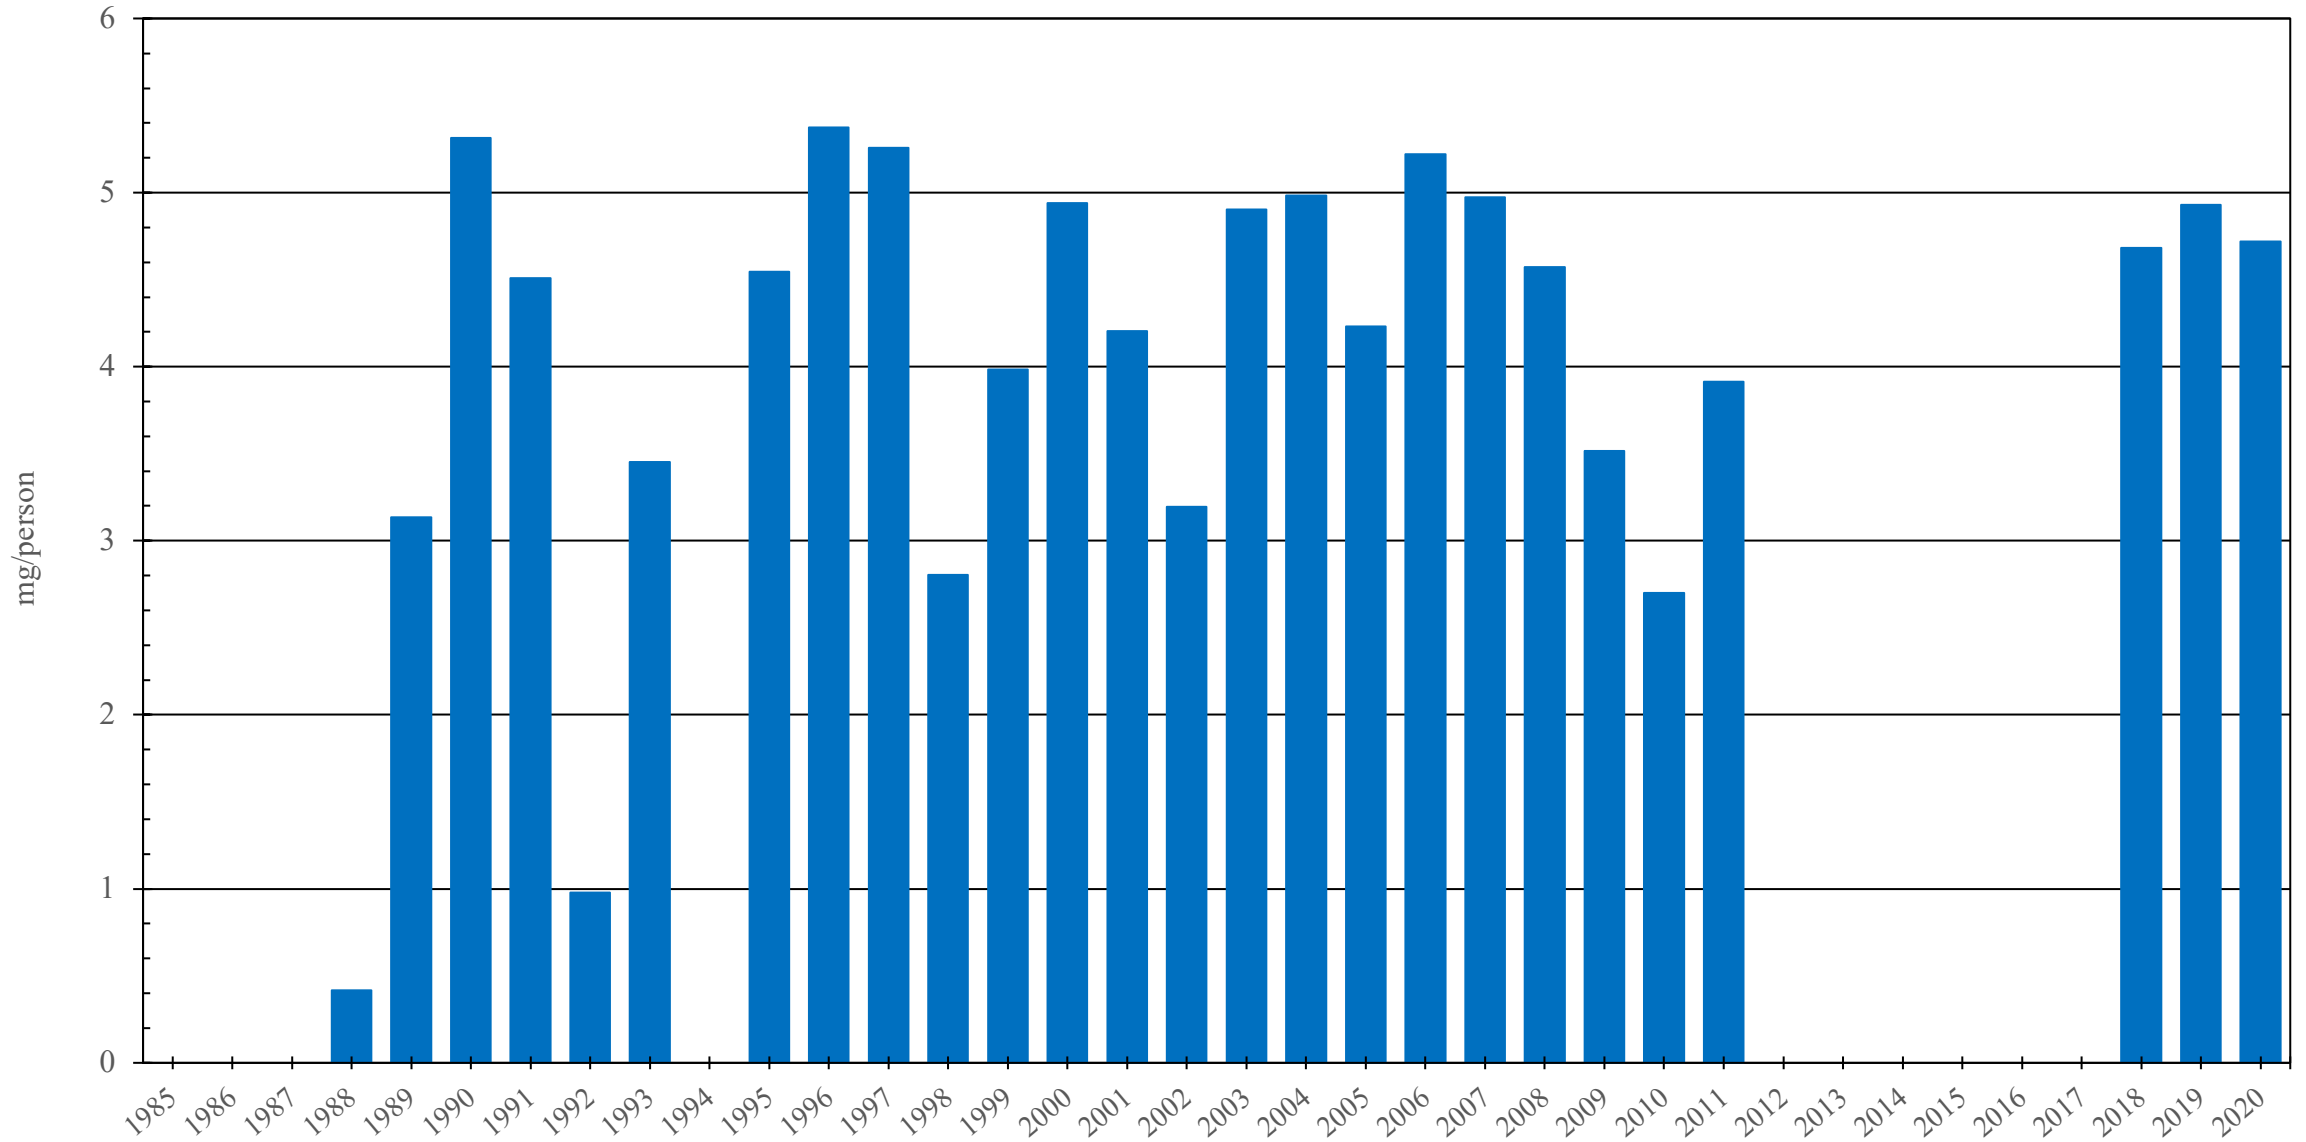

# Grenada

Pethidine Consumption (mg/person), 1985 - 2020

Sources: International Narcotics Control Board (data); The World Bank (population)

Created by: Walther Global Palliative Care & Supportive Oncology, Indiana University Simon Comprehensive Cancer Center, 2022