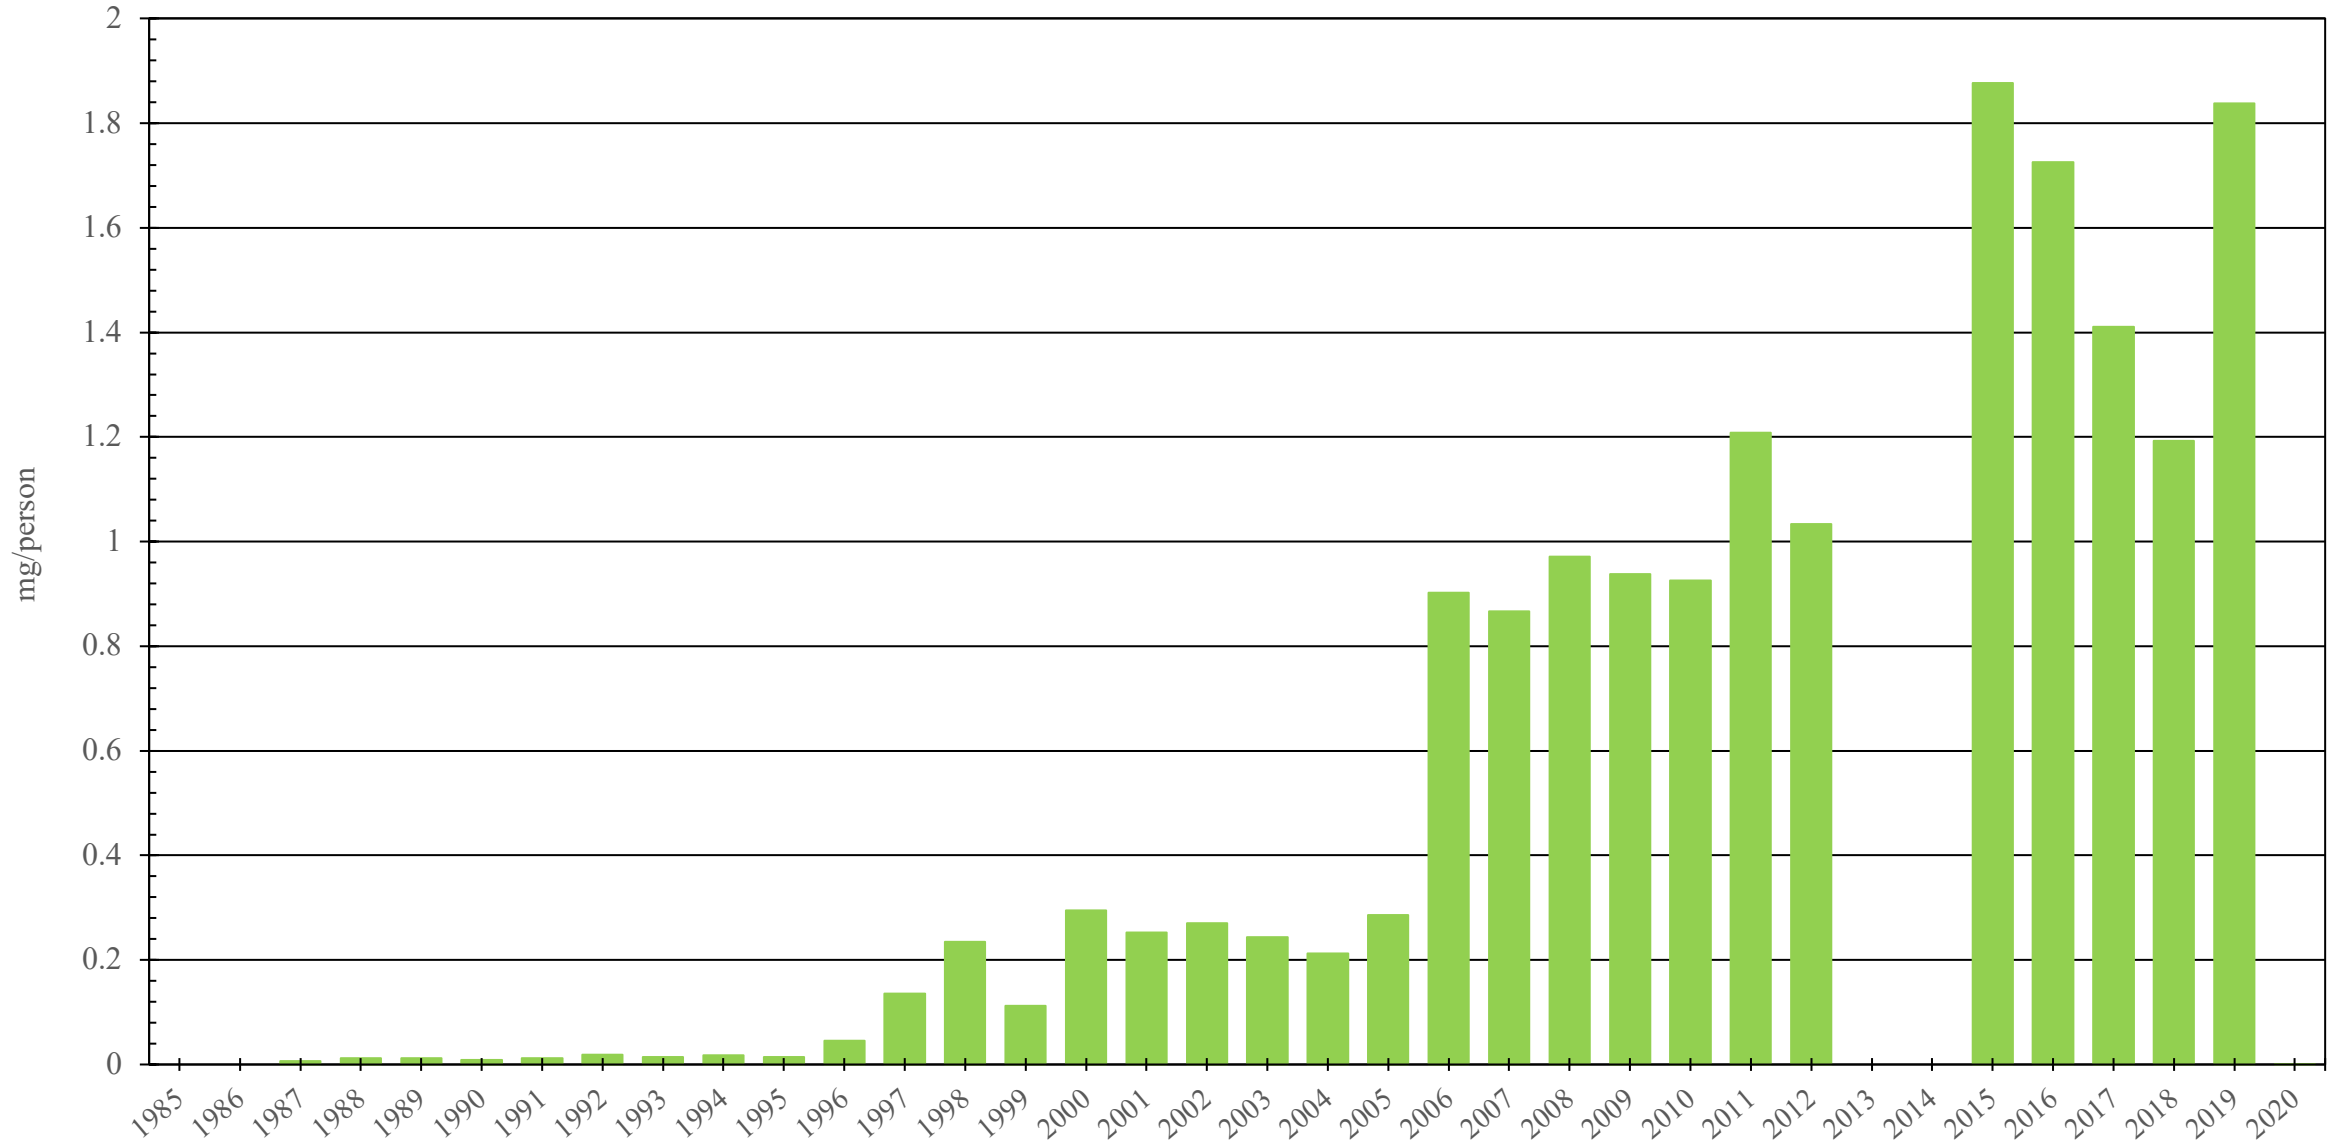

Greece

Fentanyl Consumption (mg/person), 1985 - 2020

Sources: International Narcotics Control Board (data); The World Bank (population)

Created by: Walther Global Palliative Care & Supportive Oncology, Indiana University Simon Comprehensive Cancer Center, 2022