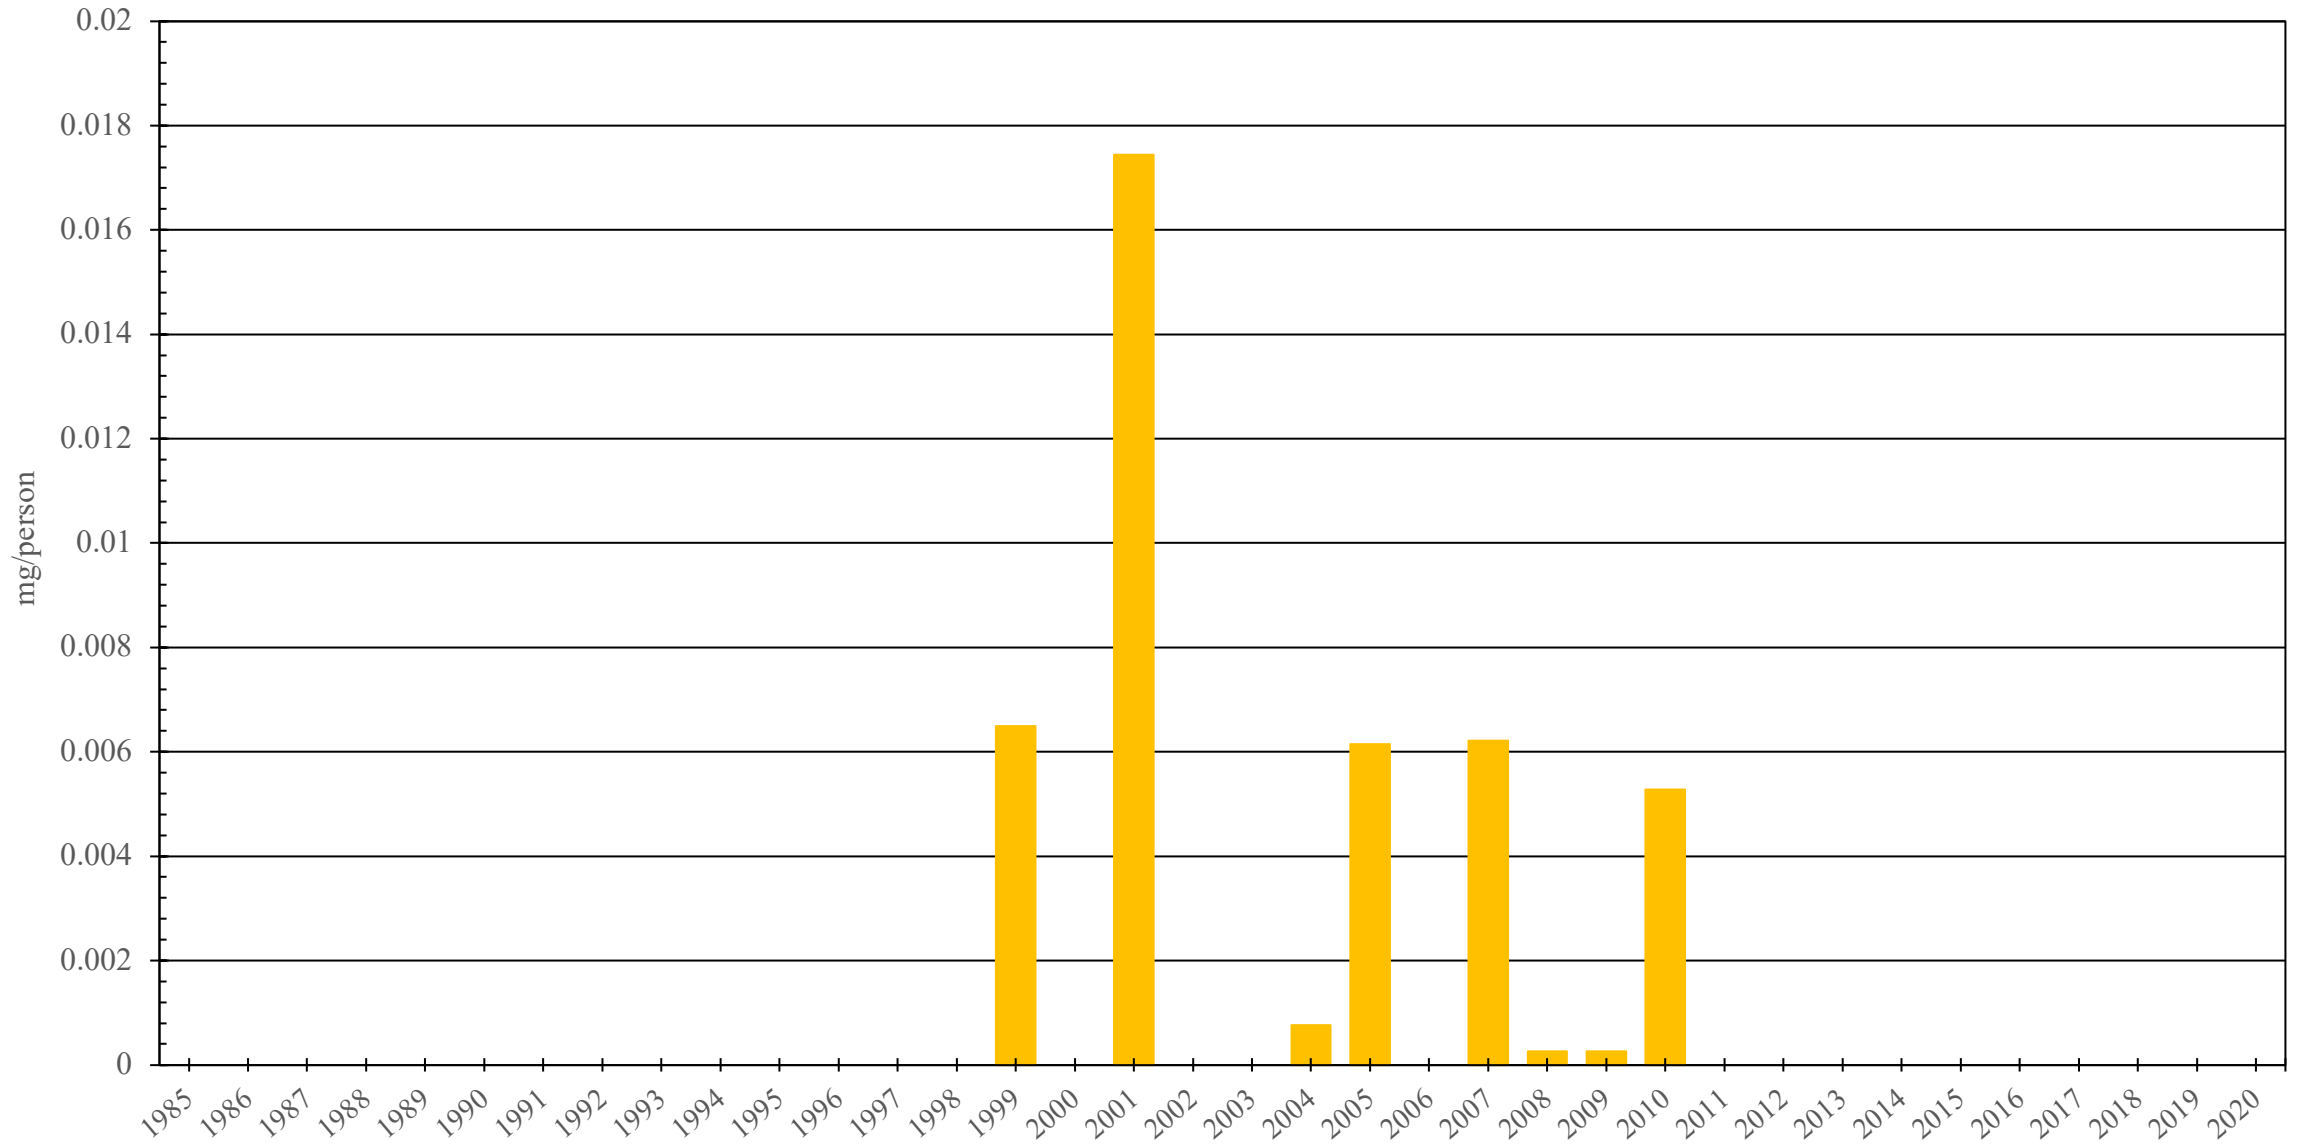

# Georgia

Codeine Consumption (mg/person), 1985 - 2020

Sources: International Narcotics Control Board (data); The World Bank (population)

Created by: Walther Global Palliative Care & Supportive Oncology, Indiana University Simon Comprehensive Cancer Center, 2022