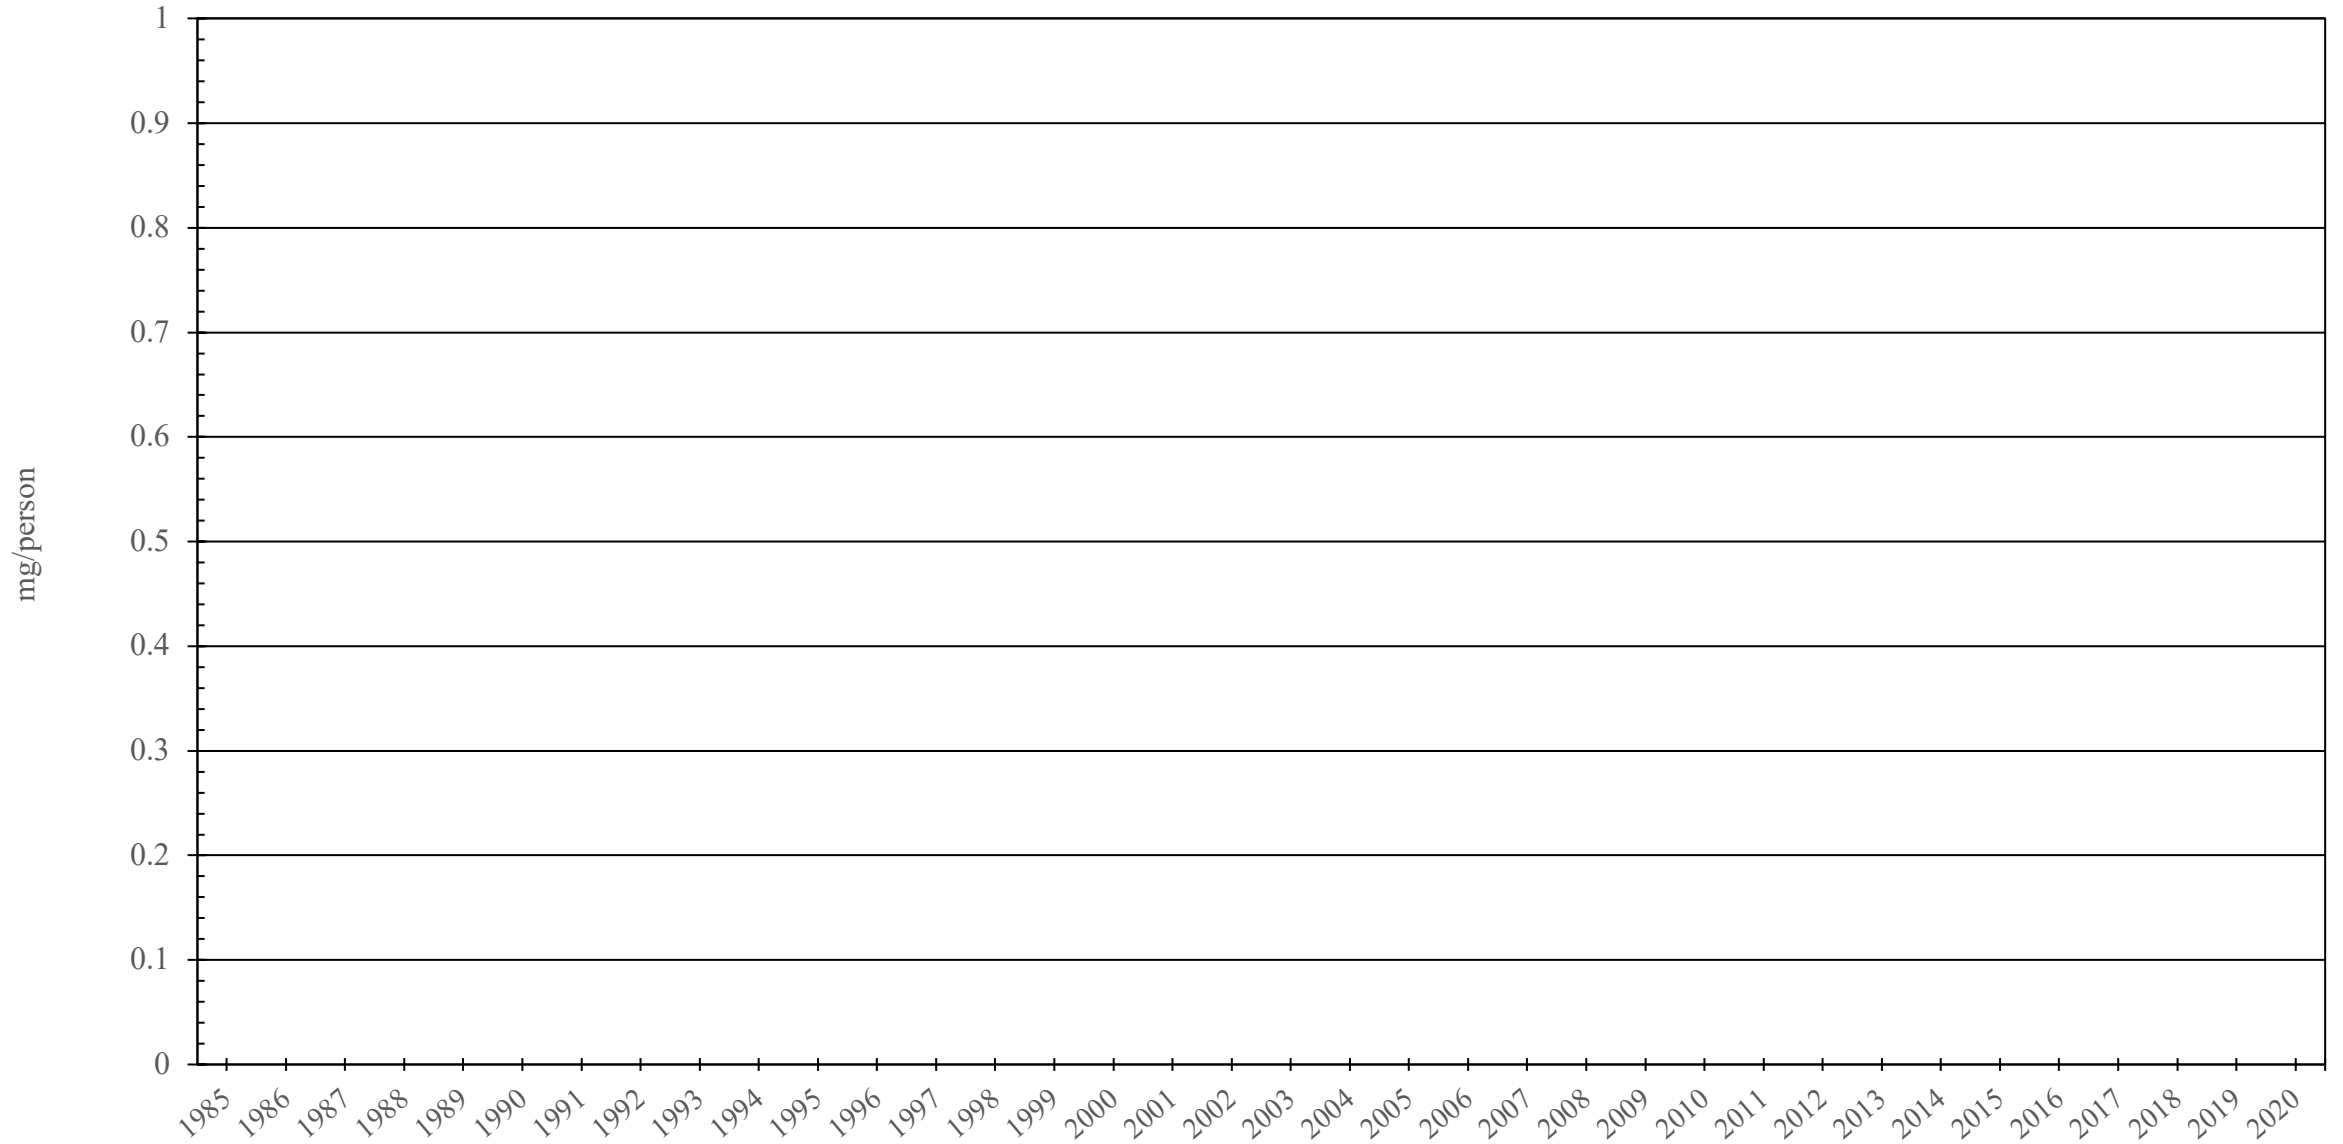

# Gambia

Fentanyl Consumption (mg/person), 1985 - 2020

Sources: International Narcotics Control Board (data); The World Bank (population)

Created by: Walther Global Palliative Care & Supportive Oncology, Indiana University Simon Comprehensive Cancer Center, 2022