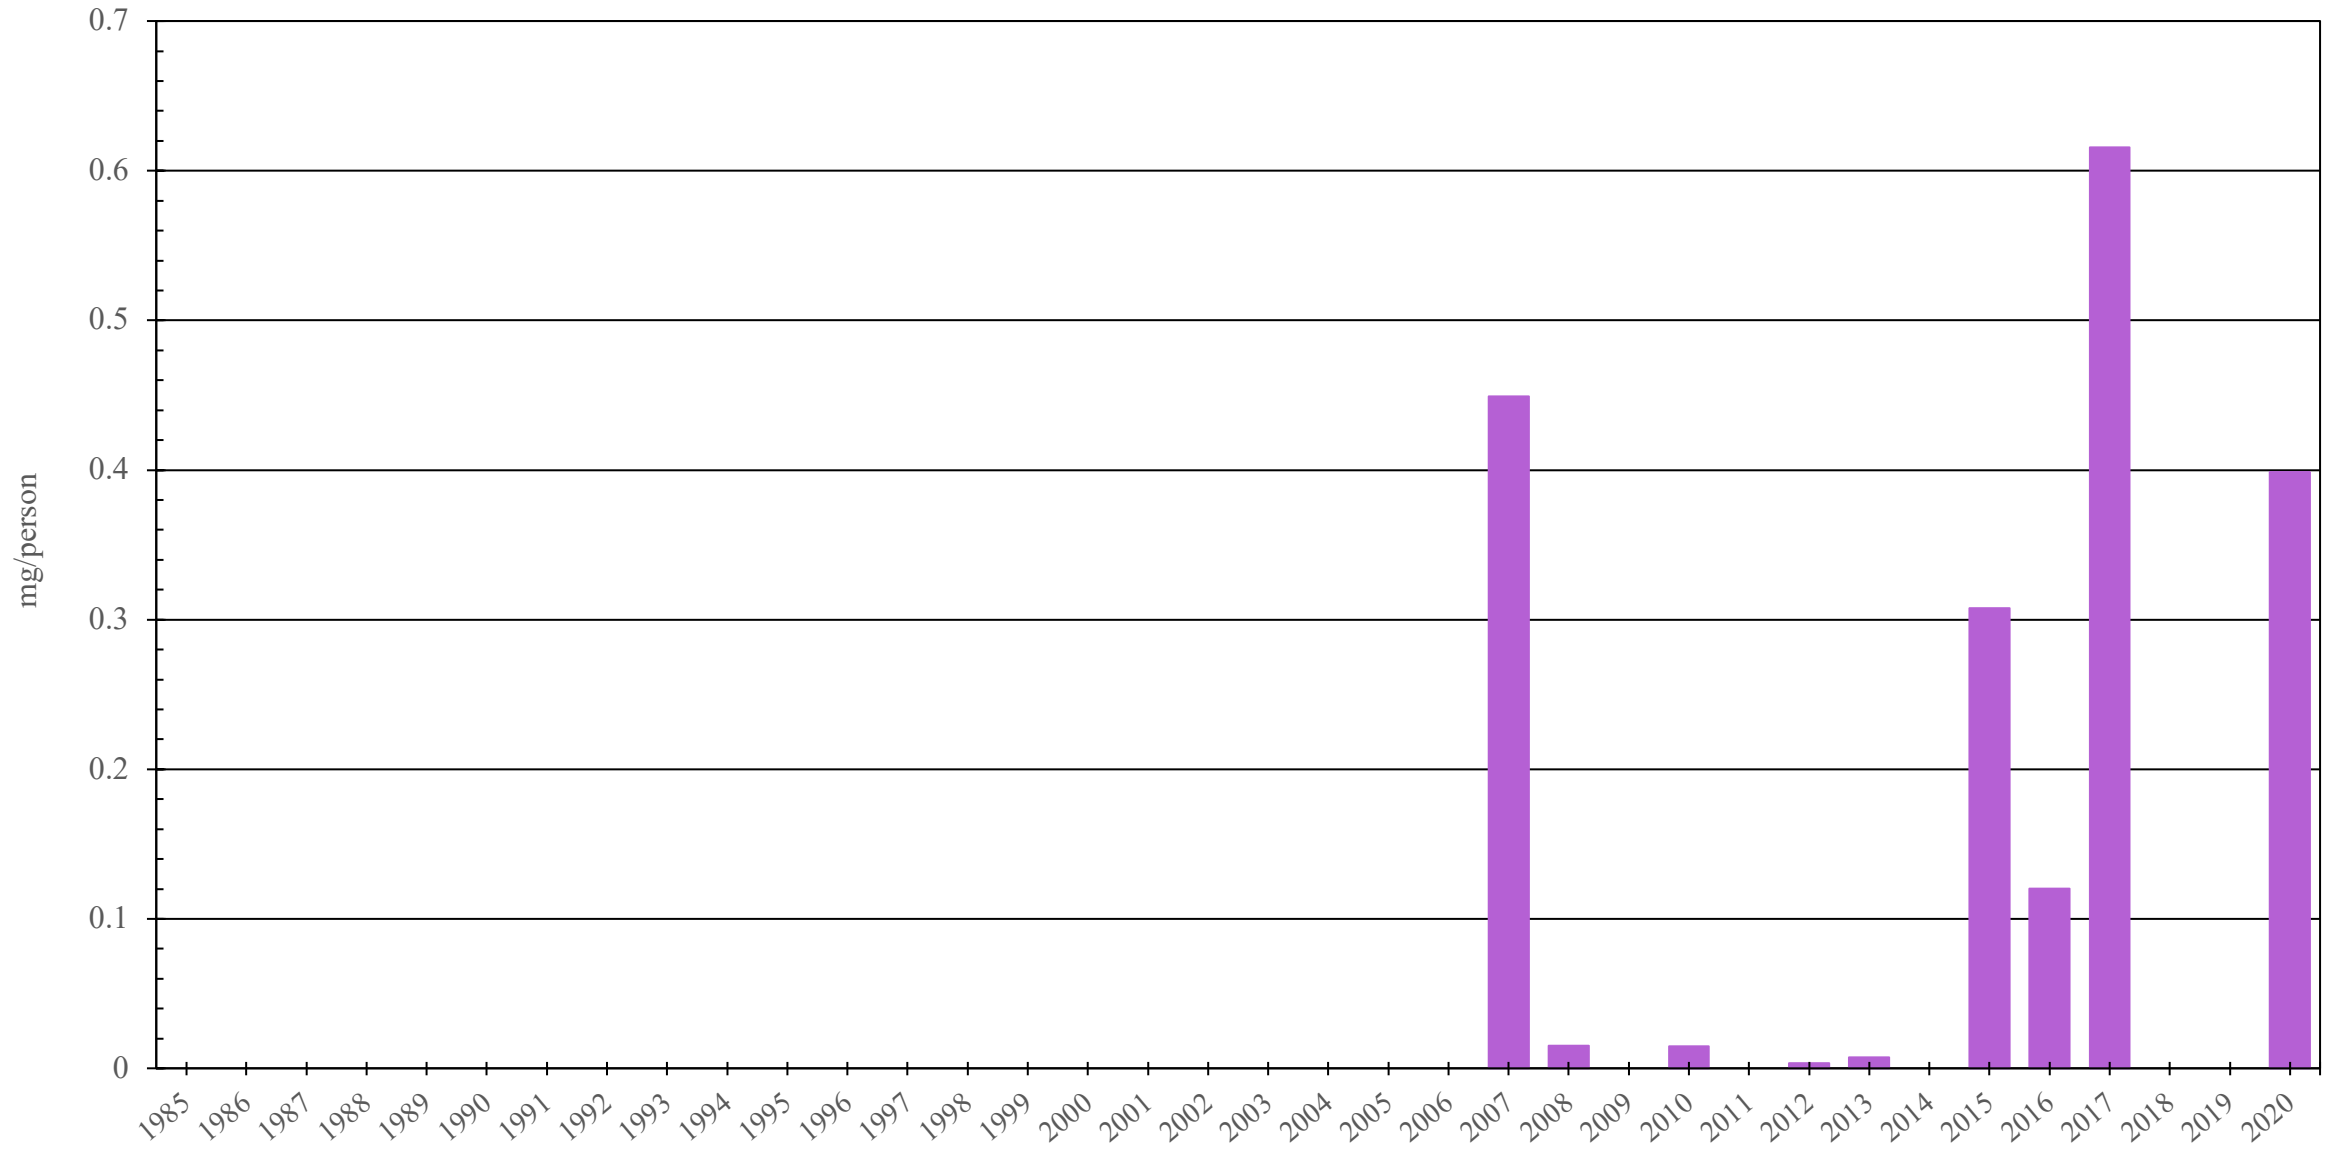

French Polynesia

Oxycodone Consumption (mg/person), 1985 - 2020

Sources: International Narcotics Control Board (data); The World Bank (population)

Created by: Walther Global Palliative Care & Supportive Oncology, Indiana University Simon Comprehensive Cancer Center, 2022