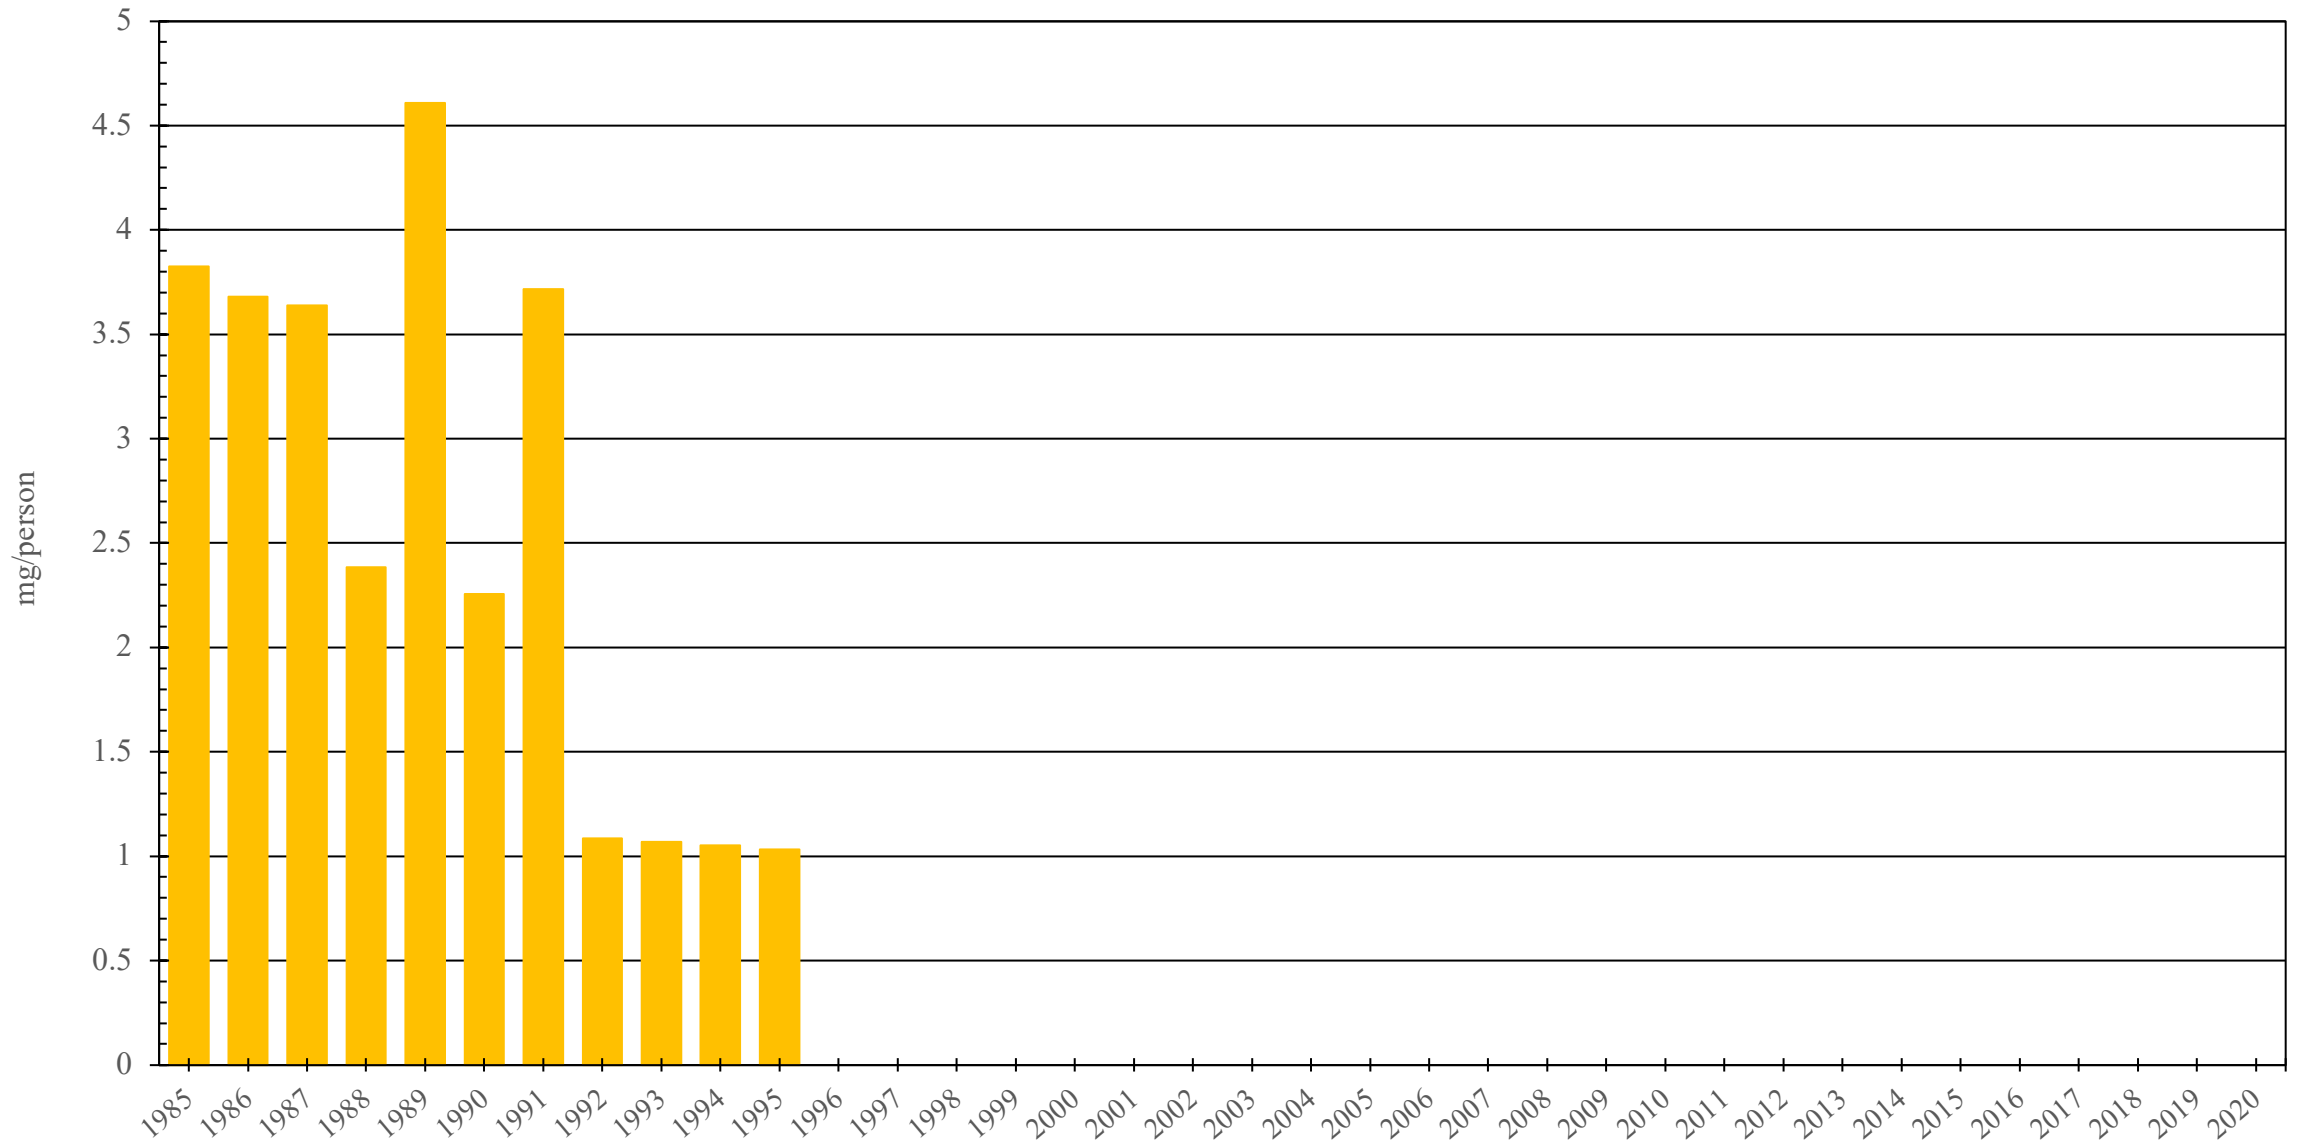

# French Polynesia

Codeine Consumption (mg/person), 1985 - 2020

Sources: International Narcotics Control Board (data); The World Bank (population)

Created by: Walther Global Palliative Care & Supportive Oncology, Indiana University Simon Comprehensive Cancer Center, 2022