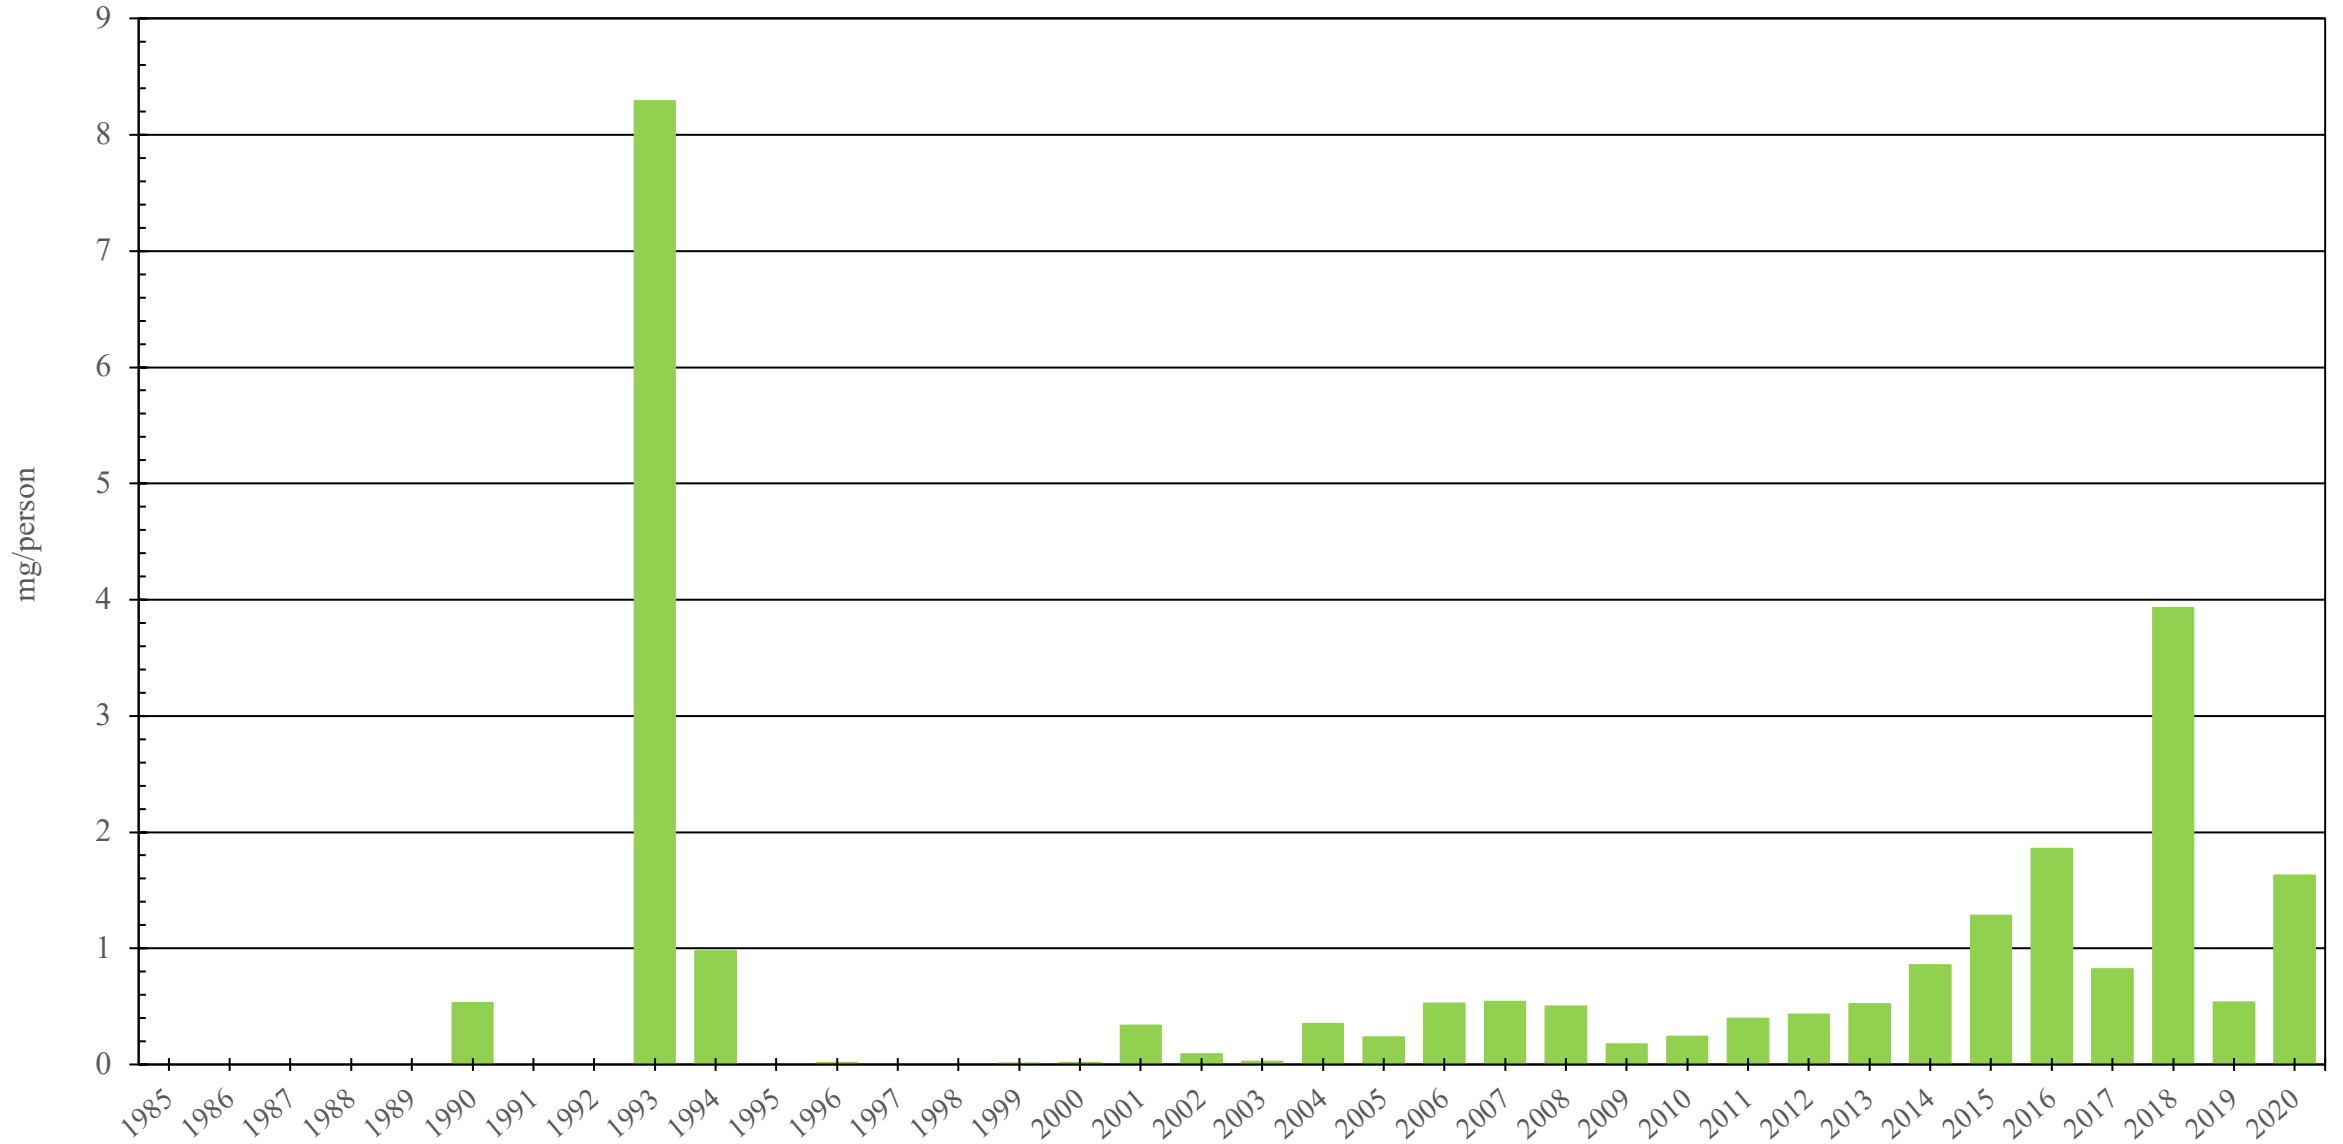

Falkland Islands (Malvinas)

Fentanyl Consumption (mg/person), 1985 - 2020

Sources: International Narcotics Control Board (data); United Nations Statistics Division (population)

Created by: Walther Global Palliative Care & Supportive Oncology, Indiana University Simon Comprehensive Cancer Center, 2022