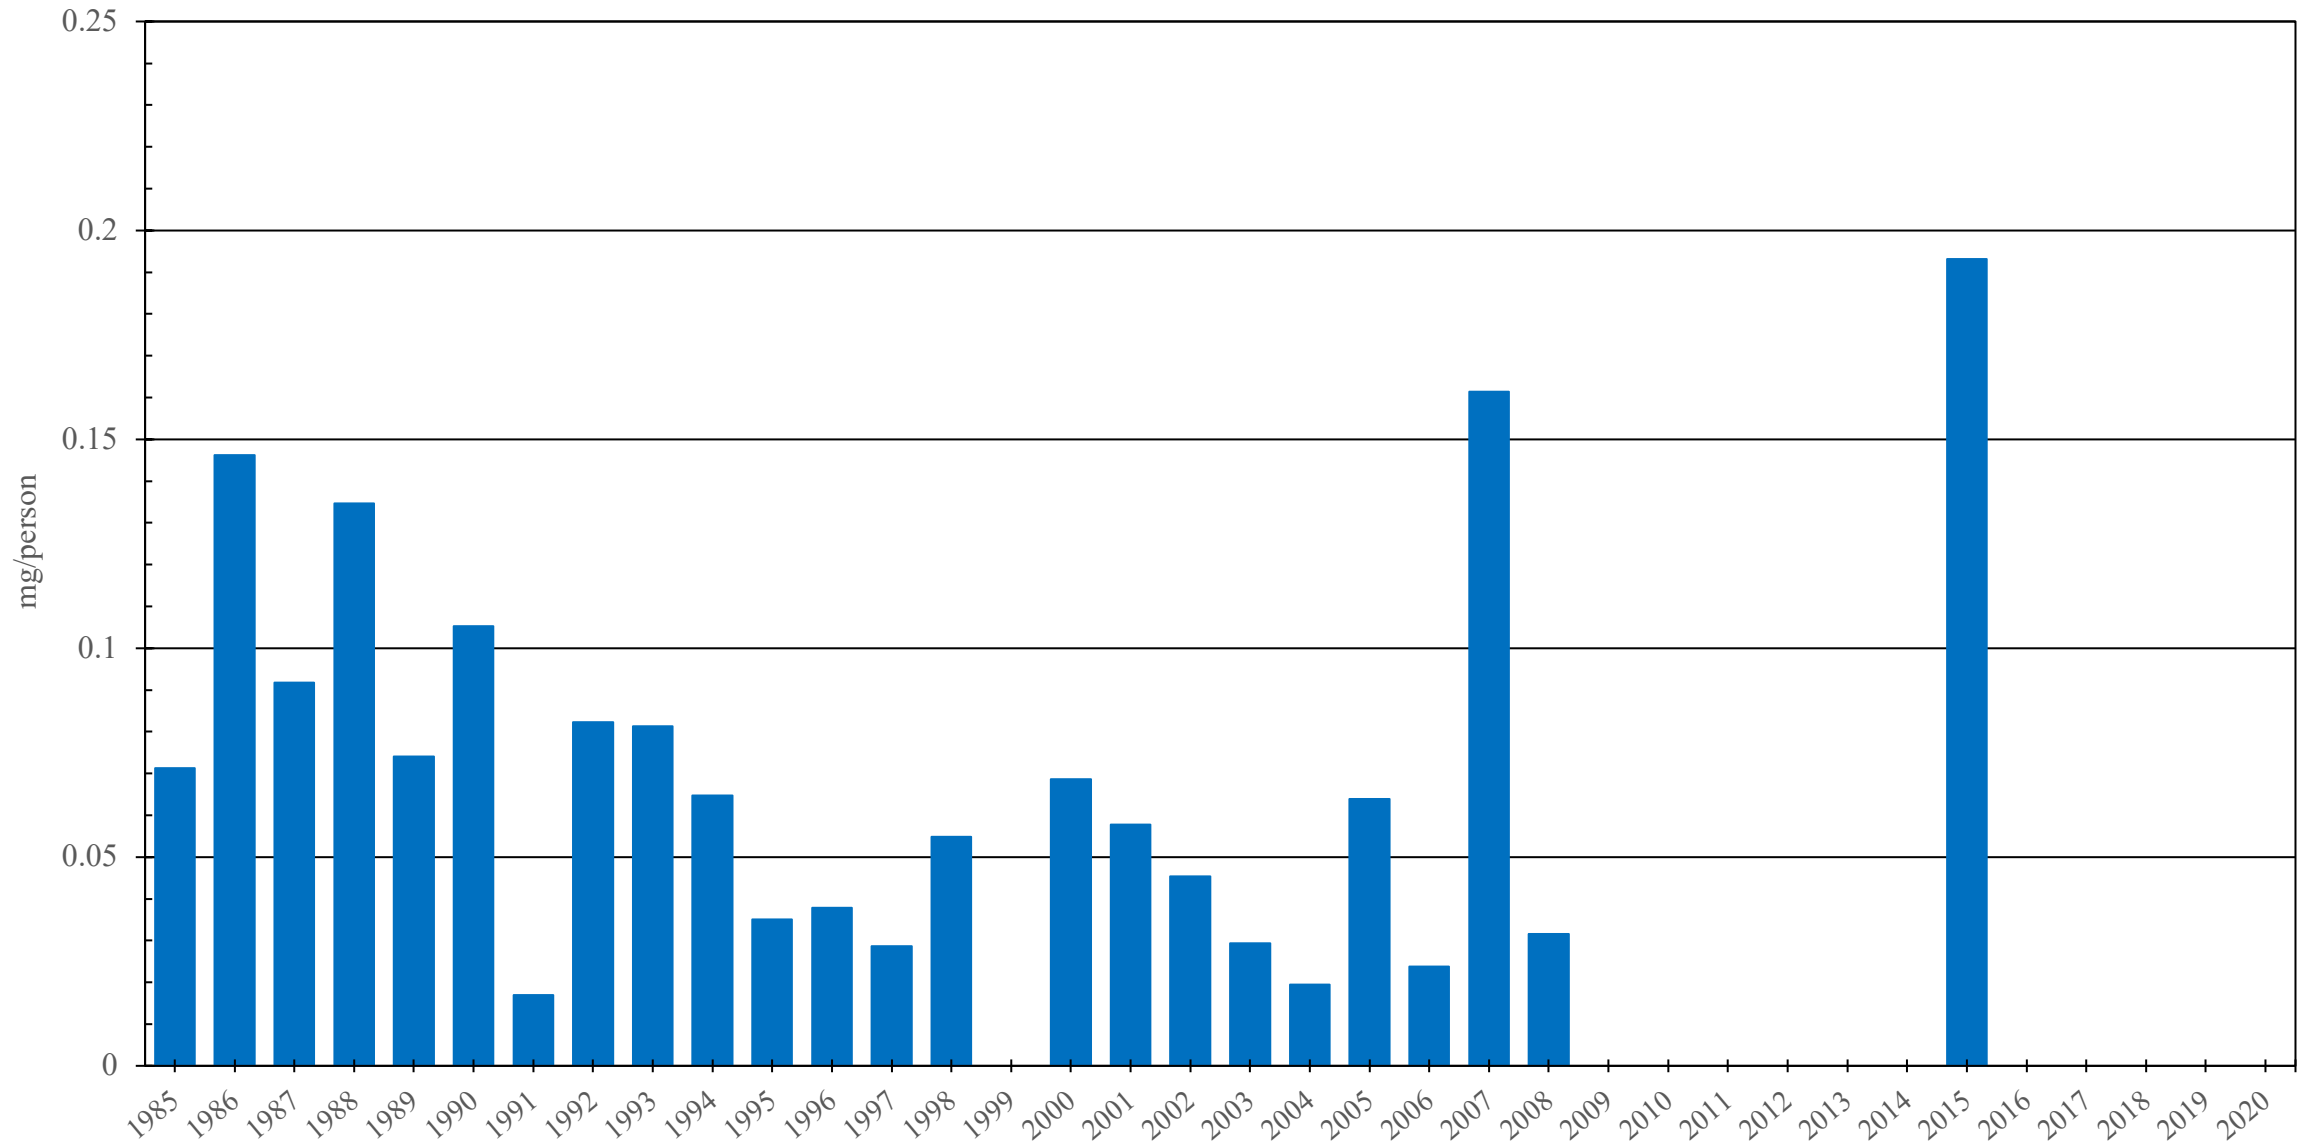

Ethiopia

Pethidine Consumption (mg/person), 1985 - 2020

Sources: International Narcotics Control Board (data); The World Bank (population)

Created by: Walther Global Palliative Care & Supportive Oncology, Indiana University Simon Comprehensive Cancer Center, 2022