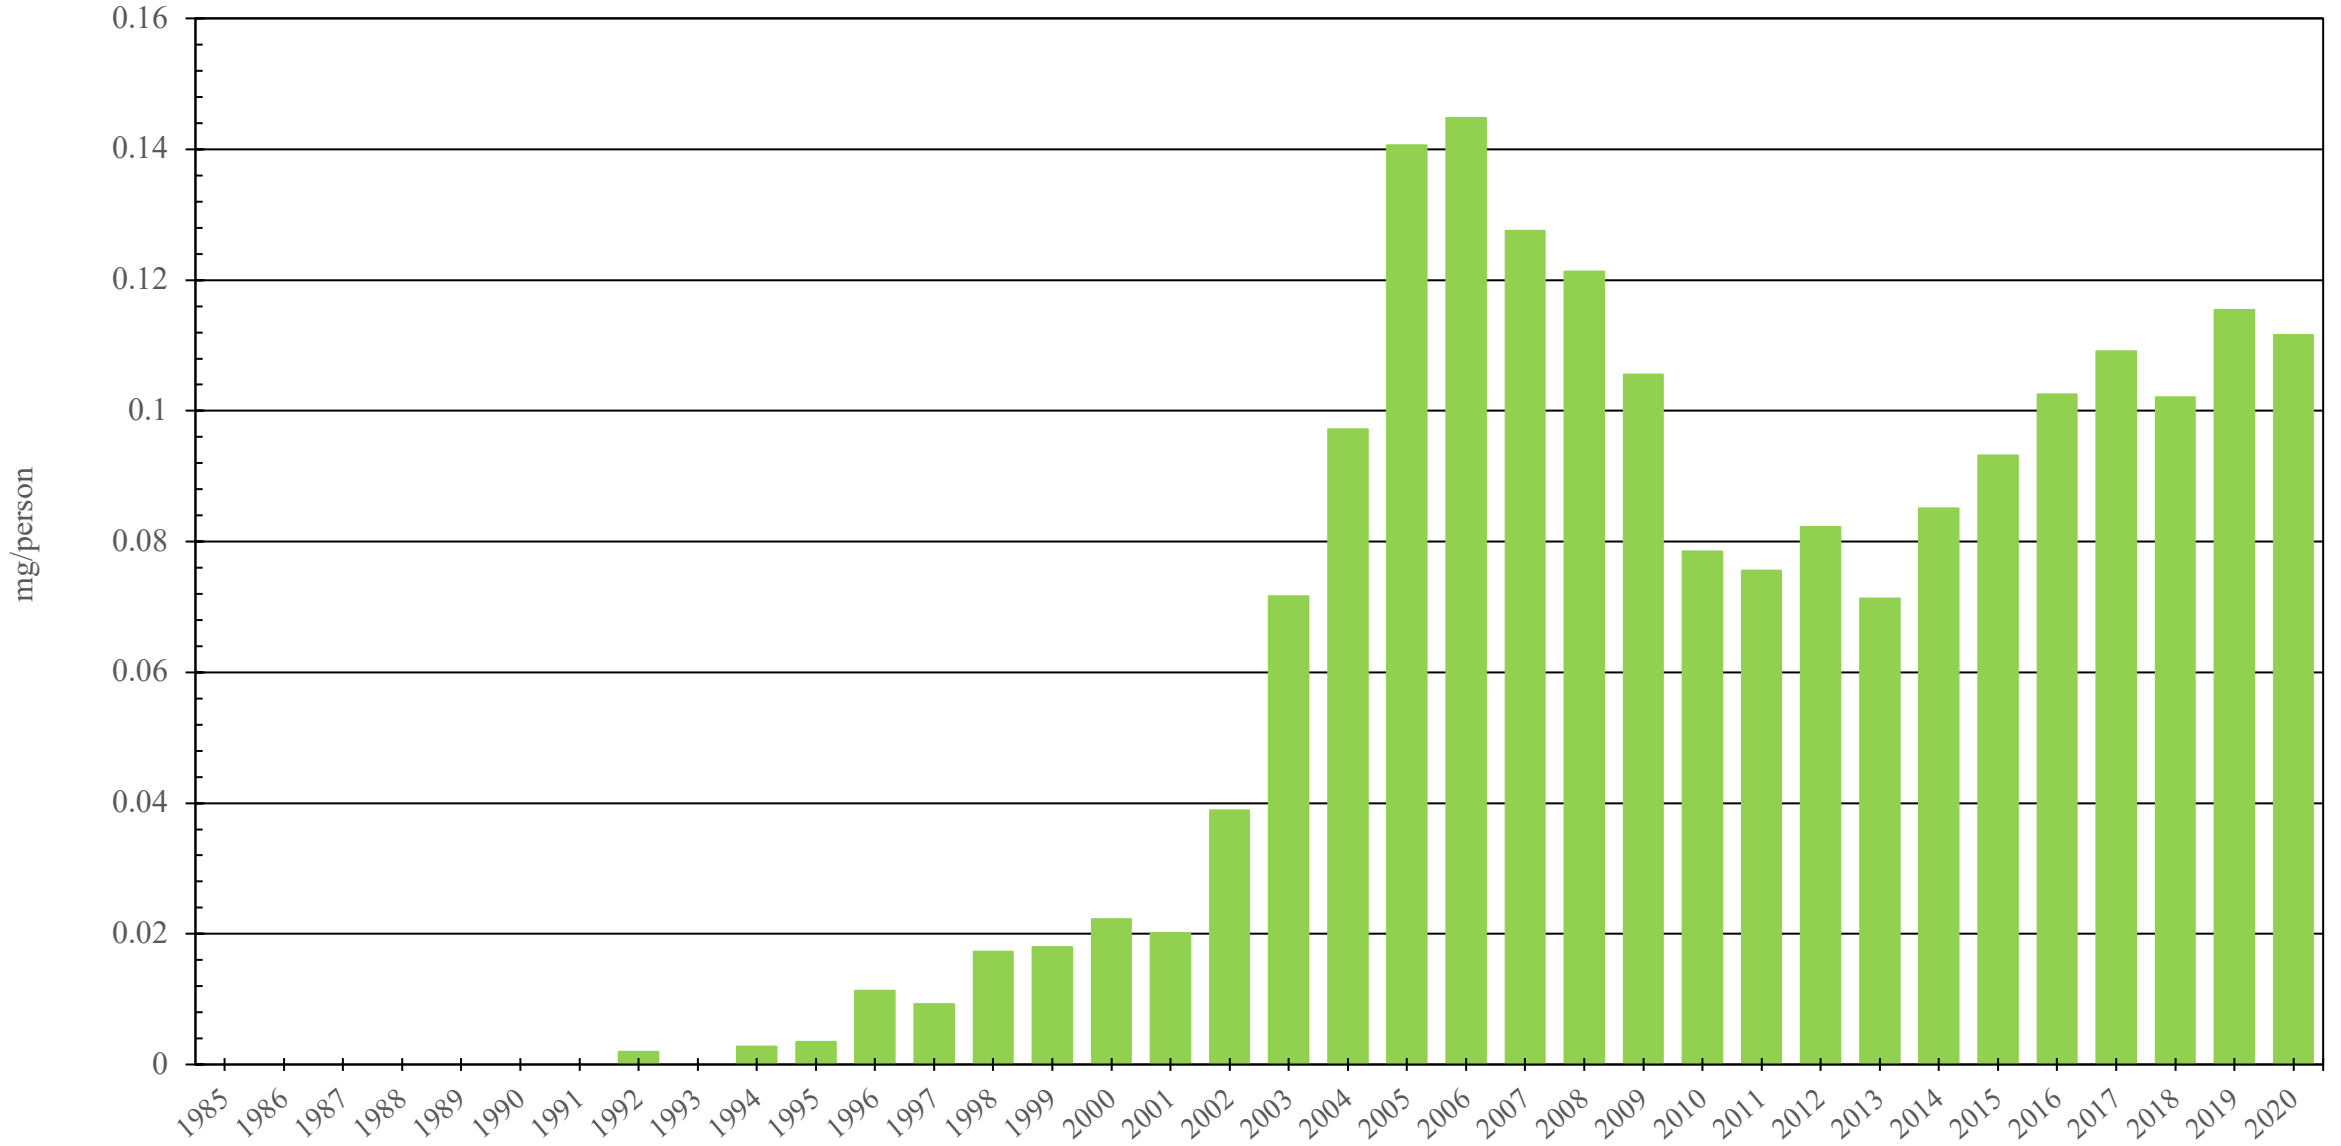

Estonia

Fentanyl Consumption (mg/person), 1985 - 2020

Sources: International Narcotics Control Board (data); The World Bank (population)

Created by: Walther Global Palliative Care & Supportive Oncology, Indiana University Simon Comprehensive Cancer Center, 2022